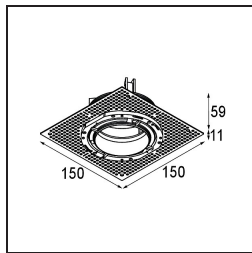

11624730 Ring Recessed Trimless 70 1x

■ **12293630** Plaster Kit Trimless 150x150 - 70 1x

■ Kies een vereist accessoire