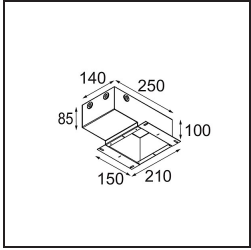

TM30 & CRI diagram

Light distribution & beam diagram

Accessori Installazione

11624230 Concrete Kit 70 150x150 1x

11624430 Concrete Ring 70 Standard Installation Housing

11624030 Installation Housing 140x250x100x210