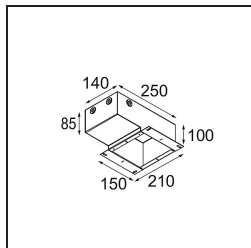

TM30 & CRI diagram

Light distribution & beam diagram

Accessori Installazione

11624230 Concrete Kit 70 150x150 1x

11624430 Concrete Ring 70 Standard Installation Housing

11624030 Installation Housing 140x250x100x210