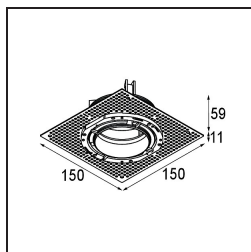

11624730 Ring Recessed Trimless 70 1x

■ **12293630** Plaster Kit Trimless 150x150 - 70 1x

■ Choisir un accessoire requis