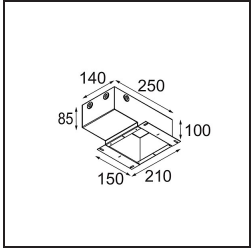

Date
Customer
Project
Type

Thimble Recessed Trimless 70 lx IP55 LED 3000K Spot DE Silver Bronze Brushed Anodised

Specifications

Material	11622384
Light Source Type	LED
LED Type	CITIZEN CLU7A3
LED technology	LED COB
CRI	Min. 90
Colour Temperature	3000K
Lifetime	L90B10 @50,000 Hours
Lamp Included	Yes
Number of Light Sources	1
CIE flux code	100 100 100 100 41
Binning (SDCM)	2
Light Direction	Down
Optic	Lens
Measured beam angle (°)	16.0
Input Voltage	Constant Current Driver Required
Electrical Class	III
IP Rating	55
Glow wire rating (°C)	960
Indoor/Outdoor	Indoor
Application	Ceiling
Mounting	Recessed
Cut-out size (mm)	ø111
Mounting depth (mm)	110.0
Distance to Lighted Object (m)	0,1
Primary Colour & Primary Finish	Silver Bronze, Brushed Anodised
Gross weight (g)	215.0
Drive current (mA)	350 500
Min. forward voltage (Vf)	11,2 11,2
Max. forward voltage (Vf)	13,2 13,2
Connected load (W)	4,1 6,1
Luminous flux per lamp (lm)	212 286
Efficacy (lm/W)	52 47
Glare rating	0 0

TM30 & CRI diagram

Light distribution & beam diagram

Installation Accessories

11624230 Concrete Kit 70 150x150 1x

11624430 Concrete Ring 70 Standard Installation Housing

11624030 Installation Housing 140x250x100x210