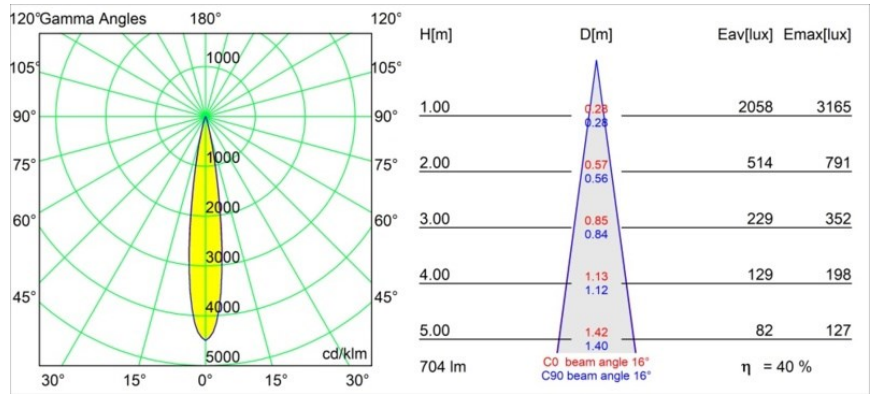

Light distribution & beam diagram