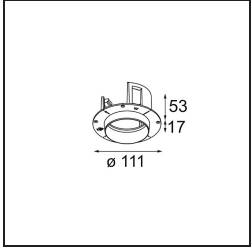

Date
Customer
Project
Type

Thimble Recessed Trimless 70 lx IP55 LED 3000K Spot DE Silver Bronze Brushed Anodised

Specifications

Material	11622384
Light Source Type	LED
LED Type	CITIZEN CLU7A3
LED technology	LED COB
CRI	Min. 90
Colour Temperature	3000K
Lifetime	L90B10 @50,000 Hours
Lamp Included	Yes
Number of Light Sources	1
CIE flux code	100 100 100 100 41
Binning (SDCM)	2
Light Direction	Down
Optic	Lens
Measured beam angle (°)	16.0
Input Voltage	Constant Current Driver Required
Electrical Class	III
IP Rating	55
Glow wire rating (°C)	960
Indoor/Outdoor	Indoor
Application	Ceiling
Mounting	Recessed
Cut-out size (mm)	ø111
Mounting depth (mm)	110.0
Distance to Lighted Object (m)	0,1
Primary Colour & Primary Finish	Silver Bronze, Brushed Anodised
Gross weight (g)	215.0
Drive current (mA)	350 500
Min. forward voltage (Vf)	11,2 11,2
Max. forward voltage (Vf)	13,2 13,2
Connected load (W)	4,1 6,1
Luminous flux per lamp (lm)	212 286
Efficacy (lm/W)	52 47
Glare rating	0 0

TM30 & CRI diagram

Light distribution & beam diagram

Installation Accessories

11624230 Concrete Kit 70 150x150 1x

11624430 Concrete Ring 70 Standard Installation Housing

11624030 Installation Housing 140x250x100x210