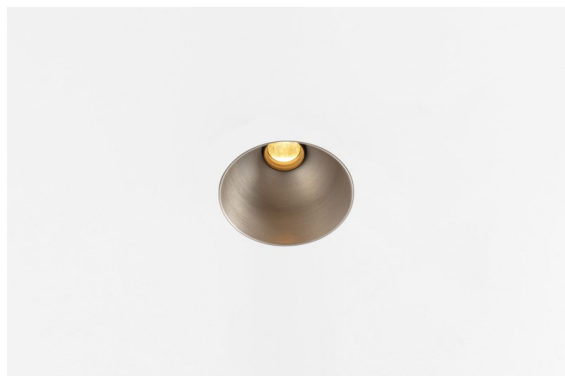

Date
Customer
Project
Type

Thimble Recessed Trimless 70 lx IP55 LED 3000K Spot DE Silver Bronze Brushed Anodised

Specifications

Material	11622384
Light Source Type	LED
LED Type	CITIZEN CLU7A3
LED technology	LED COB
CRI	Min. 90
Colour Temperature	3000K
Lifetime	L90B10 @50,000 Hours
Lamp Included	Yes
Number of Light Sources	1
CIE flux code	100 100 100 100 41
Binning (SDCM)	2
Light Direction	Down
Optic	Lens
Measured beam angle (°)	16.0
Input Voltage	Constant Current Driver Required
Electrical Class	III
IP Rating	55
Glow wire rating (°C)	960
Indoor/Outdoor	Indoor
Application	Ceiling
Mounting	Recessed
Cut-out size (mm)	ø111
Mounting depth (mm)	110.0
Distance to Lighted Object (m)	0,1
Primary Colour & Primary Finish	Silver Bronze, Brushed Anodised
Gross weight (g)	215.0
Drive current (mA)	350 500
Min. forward voltage (Vf)	11,2 11,2
Max. forward voltage (Vf)	13,2 13,2
Connected load (W)	4,1 6,1
Luminous flux per lamp (lm)	212 286
Efficacy (lm/W)	52 47
Glare rating	0 0

Minimalistic design, subtle curves, revealing colours, high-quality lens and LED. With its deep-recessed and glare-free light source, Thimble's clean and seamless execution makes it a quiet yet sophisticated choice for high-end residential or hospitality settings. This versatile, elegant architectural downlighter brings pure form, definition and quality light without stealing all the attention.

TM30 & CRI diagram

Light distribution & beam diagram

Installation Accessories

11624230 Concrete Kit 70 150x150 1x

11624430 Concrete Ring 70 Standard Installation Housing

11624030 Installation Housing 140x250x100x210