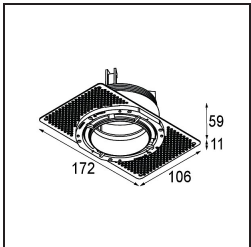

12292630 Gypsum Fibreboard 150x150

11624730 Ring Recessed Trimless 70 1x