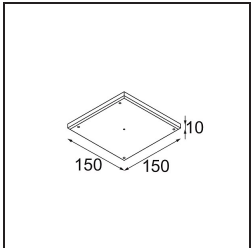

Date
Customer
Project
Type

Thimble Recessed Trimless 70 lx IP55 LED 3000K Spot DE Silver Bronze Brushed Anodised

Specifications

Material	11622384
Light Source Type	LED
LED Type	CITIZEN CLU7A3
LED technology	LED COB
CRI	Min. 90
Colour Temperature	3000K
Lifetime	L90B10 @50,000 Hours
Lamp Included	Yes
Number of Light Sources	1
CIE flux code	100 100 100 100 41
Binning (SDCM)	2
Light Direction	Down
Optic	Lens
Measured beam angle (°)	16.0
Input Voltage	Constant Current Driver Required
Electrical Class	III
IP Rating	55
Glow wire rating (°C)	960
Indoor/Outdoor	Indoor
Application	Ceiling
Mounting	Recessed
Cut-out size (mm)	ø111
Mounting depth (mm)	110.0
Distance to Lighted Object (m)	0,1
Primary Colour & Primary Finish	Silver Bronze, Brushed Anodised
Gross weight (g)	215.0
Drive current (mA)	350 500
Min. forward voltage (Vf)	11,2 11,2
Max. forward voltage (Vf)	13,2 13,2
Connected load (W)	4,1 6,1
Luminous flux per lamp (lm)	212 286
Efficacy (lm/W)	52 47
Glare rating	0 0

TM30 & CRI diagram

Light distribution & beam diagram

Installation Accessories

11624230 Concrete Kit 70 150x150 1x

11624430 Concrete Ring 70 Standard Installation Housing

11624030 Installation Housing 140x250x100x210