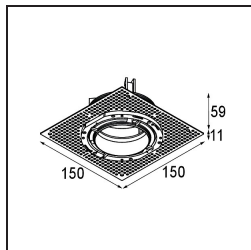

11624730 Ring Recessed Trimless 70 1x

■ **12293630** Plaster Kit Trimless 150x150 - 70 1x

■ Kies een vereist accessoire