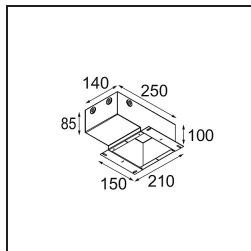

TM30 & CRI Diagrammen

Lichtspreiding & Stralingsdiagram

Diagrammen

Installatie Accessoires

11624230 Concrete Kit 70 150x150 1x

11624430 Concrete Ring 70 Standard Installation Housing

11624030 Installation Housing 140x250x100x210