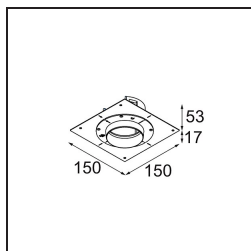

TM30 & CRI Diagrammen

Lichtspreiding & Stralingsdiagram

Diagrammen

Installatie Accessoires

11624230 Concrete Kit 70 150x150 1x

11624430 Concrete Ring 70 Standard Installation Housing

11624030 Installation Housing 140x250x100x210