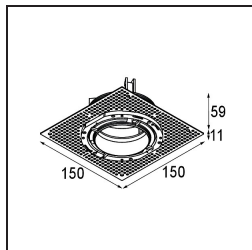

11624730 Ring Recessed Trimless 70 1x

■ **12293630** Plaster Kit Trimless 150x150 - 70 1x

■ Kies een vereist accessoire