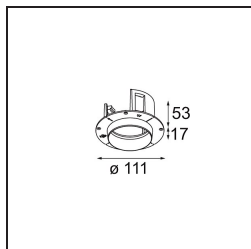

TM30 & CRI Diagrammen

Lichtspreiding & Stralingsdiagram

Diagrammen

Installatie Accessoires

11624230 Concrete Kit 70 150x150 1x

11624430 Concrete Ring 70 Standard Installation Housing

11624030 Installation Housing 140x250x100x210