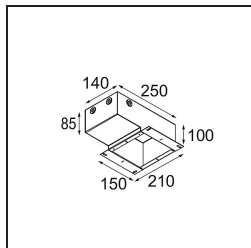

TM30 & CRI Diagrammen

Lichtspreiding & Stralingsdiagram

Installatie Accessoires

11624230 Concrete Kit 70 150x150 1x

11624430 Concrete Ring 70 Standard Installation Housing

11624030 Installation Housing 140x250x100x210