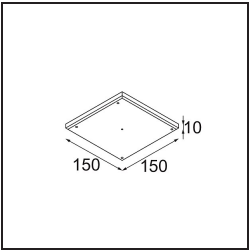

Specifications

Material	11622341
Light Source Type	LED
LED Type	CITIZEN CLU7A3
LED technology	LED COB
CRI	Min. 90
Colour Temperature	3000K
Lifetime	L90B10 @50,000 Hours
Lamp Included	Yes
Number of Light Sources	1
CIE flux code	100 100 100 100 40
Binning (SDCM)	2
Light Direction	Down
Optic	Lens
Measured beam angle (°)	16.0
Input Voltage	Constant Current Driver Required
Electrical Class	III
IP Rating	55
Glow wire rating (°C)	960
Indoor/Outdoor	Indoor
Application	Ceiling
Mounting	Recessed
Cut-out size (mm)	ø111
Mounting depth (mm)	110.0
Distance to Lighted Object (m)	0,1
Primary Colour & Primary Finish	Champagne, Brushed Anodised
Gross weight (g)	215.0
Drive current (mA)	350 500
Min. forward voltage (Vf)	11,2 11,2
Max. forward voltage (Vf)	13,2 13,2
Connected load (W)	4,1 6,1
Luminous flux per lamp (lm)	209 282
Efficacy (lm/W)	51 46
Glare rating	0 0

TM30 & CRI diagram

Light distribution & beam diagram

Installation Accessories

11624230 Concrete Kit 70 150x150 1x

11624430 Concrete Ring 70 Standard Installation Housing

11624030 Installation Housing 140x250x100x210