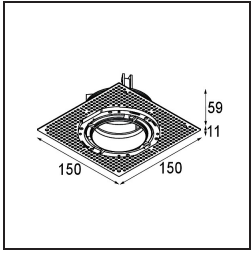

11624730 Ring Recessed Trimless 70 1x

■ **12293630** Plaster Kit Trimless 150x150 - 70 1x

■ Choose a required accessory