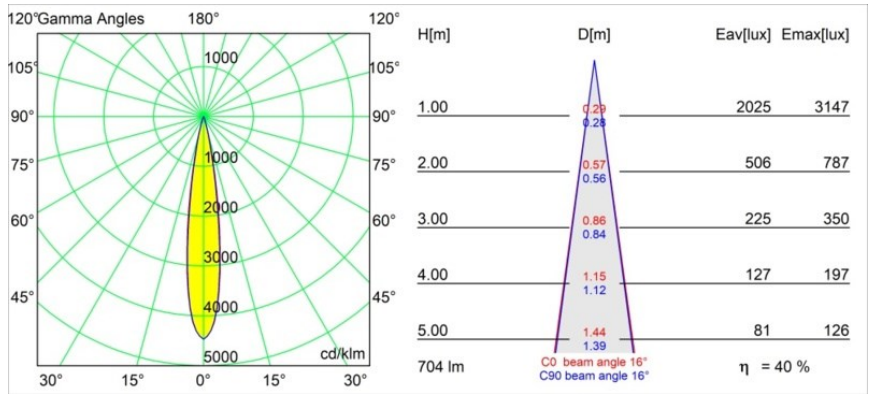

Light distribution & beam diagram