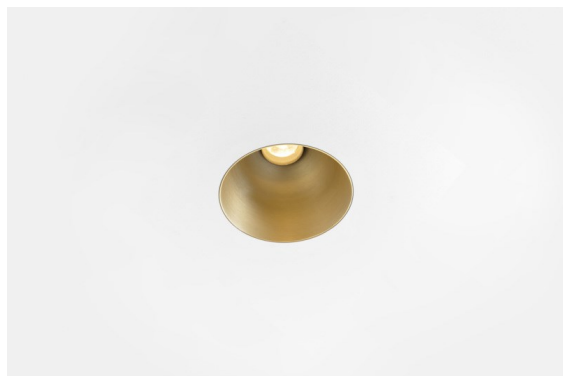

Date
Customer
Project
Type

Thimble Recessed Trimless 70 1x IP55 LED 3000K Spot DE Champagne Brushed Anodised

Minimalistic design, subtle curves, revealing colours, high-quality lens and LED. With its deep-recessed and glare-free light source, Thimble's clean and seamless execution makes it a quiet yet sophisticated choice for high-end residential or hospitality settings. This versatile, elegant architectural downlighter brings pure form, definition and quality light without stealing all the attention.

Specifications

Material	11622341
Light Source Type	LED
LED Type	CITIZEN CLU7A3
LED technology	LED COB
CRI	Min. 90
Colour Temperature	3000K
Lifetime	L90B10 @50,000 Hours
Lamp Included	Yes
Number of Light Sources	1
CIE flux code	100 100 100 100 40
Binning (SDCM)	2
Light Direction	Down
Optic	Lens
Measured beam angle (°)	16.0
Input Voltage	Constant Current Driver Required
Electrical Class	III
IP Rating	55
Glow wire rating (°C)	960
Indoor/Outdoor	Indoor
Application	Ceiling
Mounting	Recessed
Cut-out size (mm)	ø111
Mounting depth (mm)	110.0
Distance to Lighted Object (m)	0,1
Primary Colour & Primary Finish	Champagne, Brushed Anodised
Gross weight (g)	215.0
Drive current (mA)	350 500
Min. forward voltage (Vf)	11,2 11,2
Max. forward voltage (Vf)	13,2 13,2
Connected load (W)	4,1 6,1
Luminous flux per lamp (lm)	209 282
Efficacy (lm/W)	51 46
Glare rating	0 0