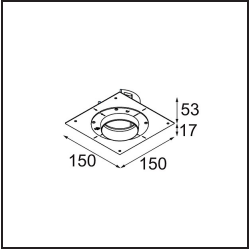

Specifications

Material	11622341
Light Source Type	LED
LED Type	CITIZEN CLU7A3
LED technology	LED COB
CRI	Min. 90
Colour Temperature	3000K
Lifetime	L90B10 @50,000 Hours
Lamp Included	Yes
Number of Light Sources	1
CIE flux code	100 100 100 100 40
Binning (SDCM)	2
Light Direction	Down
Optic	Lens
Measured beam angle (°)	16.0
Input Voltage	Constant Current Driver Required
Electrical Class	III
IP Rating	55
Glow wire rating (°C)	960
Indoor/Outdoor	Indoor
Application	Ceiling
Mounting	Recessed
Cut-out size (mm)	ø111
Mounting depth (mm)	110.0
Distance to Lighted Object (m)	0,1
Primary Colour & Primary Finish	Champagne, Brushed Anodised
Gross weight (g)	215.0
Drive current (mA)	350 500
Min. forward voltage (Vf)	11,2 11,2
Max. forward voltage (Vf)	13,2 13,2
Connected load (W)	4,1 6,1
Luminous flux per lamp (lm)	209 282
Efficacy (lm/W)	51 46
Glare rating	0 0

TM30 & CRI diagram

Light distribution & beam diagram

Installation Accessories

11624230 Concrete Kit 70 150x150 1x

11624430 Concrete Ring 70 Standard Installation Housing

11624030 Installation Housing 140x250x100x210