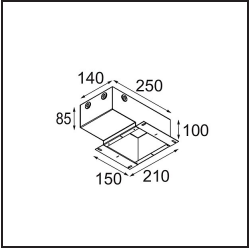

Specifications

Material	11622341
Light Source Type	LED
LED Type	CITIZEN CLU7A3
LED technology	LED COB
CRI	Min. 90
Colour Temperature	3000K
Lifetime	L90B10 @50,000 Hours
Lamp Included	Yes
Number of Light Sources	1
CIE flux code	100 100 100 100 40
Binning (SDCM)	2
Light Direction	Down
Optic	Lens
Measured beam angle (°)	16.0
Input Voltage	Constant Current Driver Required
Electrical Class	III
IP Rating	55
Glow wire rating (°C)	960
Indoor/Outdoor	Indoor
Application	Ceiling
Mounting	Recessed
Cut-out size (mm)	ø111
Mounting depth (mm)	110.0
Distance to Lighted Object (m)	0,1
Primary Colour & Primary Finish	Champagne, Brushed Anodised
Gross weight (g)	215.0
Drive current (mA)	350 500
Min. forward voltage (Vf)	11,2 11,2
Max. forward voltage (Vf)	13,2 13,2
Connected load (W)	4,1 6,1
Luminous flux per lamp (lm)	209 282
Efficacy (lm/W)	51 46
Glare rating	0 0

TM30 & CRI diagram

Light distribution & beam diagram

Installation Accessories

11624230 Concrete Kit 70 150x150 1x

11624430 Concrete Ring 70 Standard Installation Housing

11624030 Installation Housing 140x250x100x210