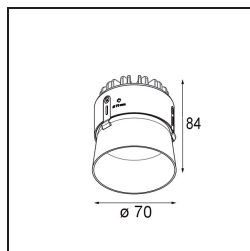

Specifications

Material	11622341
Light Source Type	LED
LED Type	CITIZEN CLU7A3
LED technology	LED COB
CRI	Min. 90
Colour Temperature	3000K
Lifetime	L90B10 @50,000 Hours
Lamp Included	Yes
Number of Light Sources	1
CIE flux code	100 100 100 100 40
Binning (SDCM)	2
Light Direction	Down
Optic	Lens
Measured beam angle (°)	16.0
Input Voltage	Constant Current Driver Required
Electrical Class	III
IP Rating	55
Glow wire rating (°C)	960
Indoor/Outdoor	Indoor
Application	Ceiling
Mounting	Recessed
Cut-out size (mm)	ø111
Mounting depth (mm)	110.0
Distance to Lighted Object (m)	0,1
Primary Colour & Primary Finish	Champagne, Brushed Anodised
Gross weight (g)	215.0
Drive current (mA)	350 500
Min. forward voltage (Vf)	11,2 11,2
Max. forward voltage (Vf)	13,2 13,2
Connected load (W)	4,1 6,1
Luminous flux per lamp (lm)	209 282
Efficacy (lm/W)	51 46
Glare rating	0 0

TM30 & CRI diagram

Light distribution & beam diagram

Installation Accessories

11624230 Concrete Kit 70 150x150 1x

11624430 Concrete Ring 70 Standard Installation Housing

11624030 Installation Housing 140x250x100x210