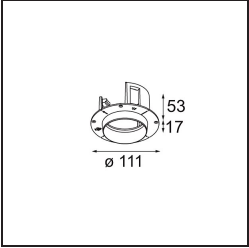

Specifications

Material	11622341
Light Source Type	LED
LED Type	CITIZEN CLU7A3
LED technology	LED COB
CRI	Min. 90
Colour Temperature	3000K
Lifetime	L90B10 @50,000 Hours
Lamp Included	Yes
Number of Light Sources	1
CIE flux code	100 100 100 100 40
Binning (SDCM)	2
Light Direction	Down
Optic	Lens
Measured beam angle (°)	16.0
Input Voltage	Constant Current Driver Required
Electrical Class	III
IP Rating	55
Glow wire rating (°C)	960
Indoor/Outdoor	Indoor
Application	Ceiling
Mounting	Recessed
Cut-out size (mm)	ø111
Mounting depth (mm)	110.0
Distance to Lighted Object (m)	0,1
Primary Colour & Primary Finish	Champagne, Brushed Anodised
Gross weight (g)	215.0
Drive current (mA)	350 500
Min. forward voltage (Vf)	11,2 11,2
Max. forward voltage (Vf)	13,2 13,2
Connected load (W)	4,1 6,1
Luminous flux per lamp (lm)	209 282
Efficacy (lm/W)	51 46
Glare rating	0 0

TM30 & CRI diagram

Light distribution & beam diagram

Installation Accessories

11624230 Concrete Kit 70 150x150 1x

11624430 Concrete Ring 70 Standard Installation Housing

11624030 Installation Housing 140x250x100x210