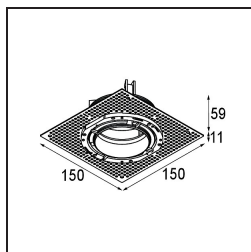

11624730 Ring Recessed Trimless 70 1x

■ **12293630** Plaster Kit Trimless 150x150 - 70 1x

■ Kies een vereist accessoire