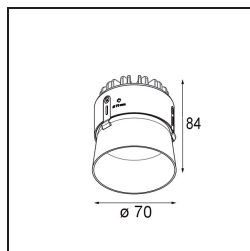

Specifications

Material	11622282
Light Source Type	LED
LED Type	CITIZEN CLU7A3
LED technology	LED COB
CRI	Min. 90
Colour Temperature	2700K
Lifetime	L90B10 @50,000 Hours
Lamp Included	Yes
Number of Light Sources	1
CIE flux code	100 100 100 100 40
Binning (SDCM)	2
Light Direction	Down
Optic	Lens
Measured beam angle (°)	16.0
Input Voltage	Constant Current Driver Required
Electrical Class	III
IP Rating	55
Glow wire rating (°C)	960
Indoor/Outdoor	Indoor
Application	Ceiling
Mounting	Recessed
Cut-out size (mm)	ø111
Mounting depth (mm)	110.0
Distance to Lighted Object (m)	0,1
Primary Colour & Primary Finish	Bronze, Brushed Anodised
Gross weight (g)	215.0
Drive current (mA)	350 500
Min. forward voltage (Vf)	11,2 11,2
Max. forward voltage (Vf)	13,2 13,2
Connected load (W)	4,1 6,1
Luminous flux per lamp (lm)	198 268
Efficacy (lm/W)	48 44
Glare rating	0 0

TM30 & CRI diagram

Light distribution & beam diagram

Diagrams

Installation Accessories

11624230 Concrete Kit 70 150x150 1x

11624430 Concrete Ring 70 Standard Installation Housing

11624030 Installation Housing 140x250x100x210