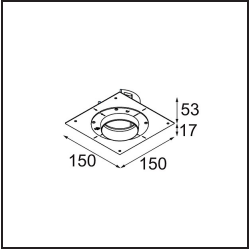

Specifications

Material	11622282
Light Source Type	LED
LED Type	CITIZEN CLU7A3
LED technology	LED COB
CRI	Min. 90
Colour Temperature	2700K
Lifetime	L90B10 @50,000 Hours
Lamp Included	Yes
Number of Light Sources	1
CIE flux code	100 100 100 100 40
Binning (SDCM)	2
Light Direction	Down
Optic	Lens
Measured beam angle (°)	16.0
Input Voltage	Constant Current Driver Required
Electrical Class	III
IP Rating	55
Glow wire rating (°C)	960
Indoor/Outdoor	Indoor
Application	Ceiling
Mounting	Recessed
Cut-out size (mm)	ø111
Mounting depth (mm)	110.0
Distance to Lighted Object (m)	0,1
Primary Colour & Primary Finish	Bronze, Brushed Anodised
Gross weight (g)	215.0
Drive current (mA)	350 500
Min. forward voltage (Vf)	11,2 11,2
Max. forward voltage (Vf)	13,2 13,2
Connected load (W)	4,1 6,1
Luminous flux per lamp (lm)	198 268
Efficacy (lm/W)	48 44
Glare rating	0 0

TM30 & CRI diagram

Light distribution & beam diagram

Diagrams

Installation Accessories

11624230 Concrete Kit 70 150x150 1x

11624430 Concrete Ring 70 Standard Installation Housing

11624030 Installation Housing 140x250x100x210