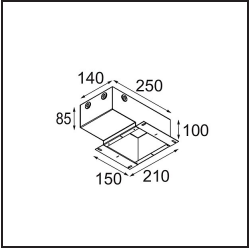

Specifications

Material	11622282
Light Source Type	LED
LED Type	CITIZEN CLU7A3
LED technology	LED COB
CRI	Min. 90
Colour Temperature	2700K
Lifetime	L90B10 @50,000 Hours
Lamp Included	Yes
Number of Light Sources	1
CIE flux code	100 100 100 100 40
Binning (SDCM)	2
Light Direction	Down
Optic	Lens
Measured beam angle (°)	16.0
Input Voltage	Constant Current Driver Required
Electrical Class	III
IP Rating	55
Glow wire rating (°C)	960
Indoor/Outdoor	Indoor
Application	Ceiling
Mounting	Recessed
Cut-out size (mm)	ø111
Mounting depth (mm)	110.0
Distance to Lighted Object (m)	0,1
Primary Colour & Primary Finish	Bronze, Brushed Anodised
Gross weight (g)	215.0
Drive current (mA)	350 500
Min. forward voltage (Vf)	11,2 11,2
Max. forward voltage (Vf)	13,2 13,2
Connected load (W)	4,1 6,1
Luminous flux per lamp (lm)	198 268
Efficacy (lm/W)	48 44
Glare rating	0 0

TM30 & CRI diagram

Light distribution & beam diagram

Diagrams

Installation Accessories

11624230 Concrete Kit 70 150x150 1x

11624430 Concrete Ring 70 Standard Installation Housing

11624030 Installation Housing 140x250x100x210