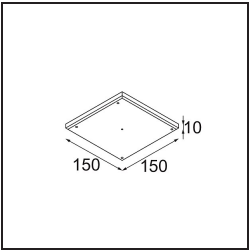

Specifications

Material	11622282
Light Source Type	LED
LED Type	CITIZEN CLU7A3
LED technology	LED COB
CRI	Min. 90
Colour Temperature	2700K
Lifetime	L90B10 @50,000 Hours
Lamp Included	Yes
Number of Light Sources	1
CIE flux code	100 100 100 100 40
Binning (SDCM)	2
Light Direction	Down
Optic	Lens
Measured beam angle (°)	16.0
Input Voltage	Constant Current Driver Required
Electrical Class	III
IP Rating	55
Glow wire rating (°C)	960
Indoor/Outdoor	Indoor
Application	Ceiling
Mounting	Recessed
Cut-out size (mm)	ø111
Mounting depth (mm)	110.0
Distance to Lighted Object (m)	0,1
Primary Colour & Primary Finish	Bronze, Brushed Anodised
Gross weight (g)	215.0
Drive current (mA)	350 500
Min. forward voltage (Vf)	11,2 11,2
Max. forward voltage (Vf)	13,2 13,2
Connected load (W)	4,1 6,1
Luminous flux per lamp (lm)	198 268
Efficacy (lm/W)	48 44
Glare rating	0 0

TM30 & CRI diagram

Light distribution & beam diagram

Diagrams

Installation Accessories

11624230 Concrete Kit 70 150x150 1x

11624430 Concrete Ring 70 Standard Installation Housing

11624030 Installation Housing 140x250x100x210