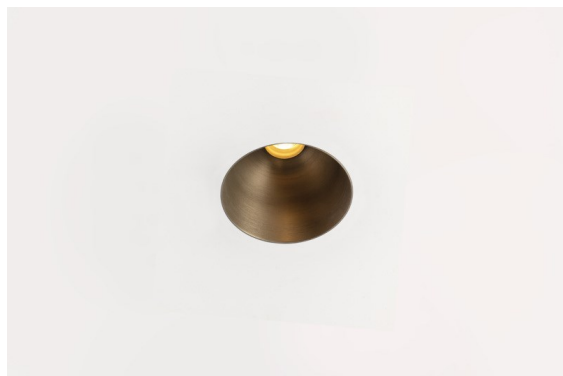

Date
Customer
Project
Type

Thimble Recessed Trimless 70 lx IP55 LED 2700K Spot DE Bronze Brushed Anodised

Minimalistic design, subtle curves, revealing colours, high-quality lens and LED. With its deep-recessed and glare-free light source, Thimble's clean and seamless execution makes it a quiet yet sophisticated choice for high-end residential or hospitality settings. This versatile, elegant architectural downlighter brings pure form, definition and quality light without stealing all the attention.

Specifications

Material	11622282
Light Source Type	LED
LED Type	CITIZEN CLU7A3
LED technology	LED COB
CRI	Min. 90
Colour Temperature	2700K
Lifetime	L90B10 @50,000 Hours
Lamp Included	Yes
Number of Light Sources	1
CIE flux code	100 100 100 100 40
Binning (SDCM)	2
Light Direction	Down
Optic	Lens
Measured beam angle (°)	16.0
Input Voltage	Constant Current Driver Required
Electrical Class	III
IP Rating	55
Glow wire rating (°C)	960
Indoor/Outdoor	Indoor
Application	Ceiling
Mounting	Recessed
Cut-out size (mm)	ø111
Mounting depth (mm)	110.0
Distance to Lighted Object (m)	0,1
Primary Colour & Primary Finish	Bronze, Brushed Anodised
Gross weight (g)	215.0
Drive current (mA)	350 500
Min. forward voltage (Vf)	11,2 11,2
Max. forward voltage (Vf)	13,2 13,2
Connected load (W)	4,1 6,1
Luminous flux per lamp (lm)	198 268
Efficacy (lm/W)	48 44
Glare rating	0 0