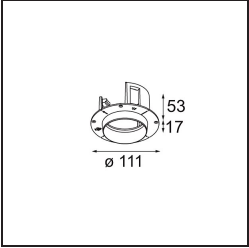

Specifications

Material	11622282
Light Source Type	LED
LED Type	CITIZEN CLU7A3
LED technology	LED COB
CRI	Min. 90
Colour Temperature	2700K
Lifetime	L90B10 @50,000 Hours
Lamp Included	Yes
Number of Light Sources	1
CIE flux code	100 100 100 100 40
Binning (SDCM)	2
Light Direction	Down
Optic	Lens
Measured beam angle (°)	16.0
Input Voltage	Constant Current Driver Required
Electrical Class	III
IP Rating	55
Glow wire rating (°C)	960
Indoor/Outdoor	Indoor
Application	Ceiling
Mounting	Recessed
Cut-out size (mm)	ø111
Mounting depth (mm)	110.0
Distance to Lighted Object (m)	0,1
Primary Colour & Primary Finish	Bronze, Brushed Anodised
Gross weight (g)	215.0
Drive current (mA)	350 500
Min. forward voltage (Vf)	11,2 11,2
Max. forward voltage (Vf)	13,2 13,2
Connected load (W)	4,1 6,1
Luminous flux per lamp (lm)	198 268
Efficacy (lm/W)	48 44
Glare rating	0 0

TM30 & CRI diagram

Light distribution & beam diagram

Diagrams

Installation Accessories

11624230 Concrete Kit 70 150x150 1x

11624430 Concrete Ring 70 Standard Installation Housing

11624030 Installation Housing 140x250x100x210