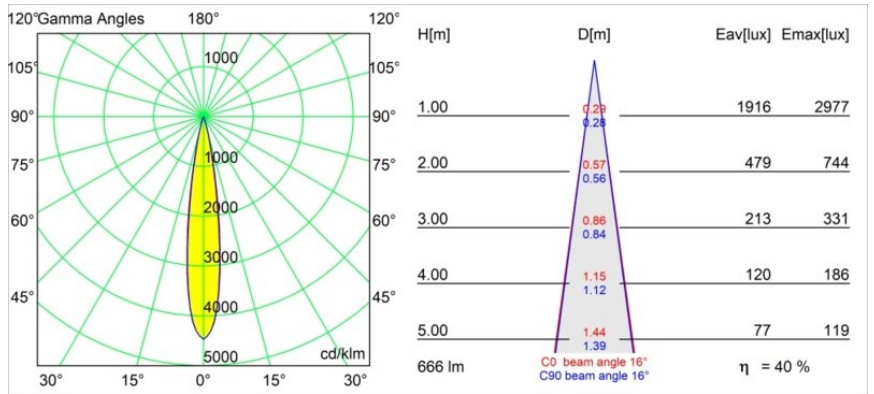

Light distribution & beam diagram