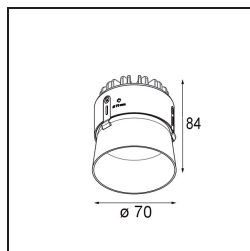

Specifications

Material	11622241
Light Source Type	LED
LED Type	CITIZEN CLU7A3
LED technology	LED COB
CRI	Min. 90
Colour Temperature	2700K
Lifetime	L90B10 @50,000 Hours
Lamp Included	Yes
Number of Light Sources	1
CIE flux code	100 100 100 100 40
Binning (SDCM)	2
Light Direction	Down
Optic	Lens
Measured beam angle (°)	16.0
Input Voltage	Constant Current Driver Required
Electrical Class	III
IP Rating	55
Glow wire rating (°C)	960
Indoor/Outdoor	Indoor
Application	Ceiling
Mounting	Recessed
Cut-out size (mm)	ø111
Mounting depth (mm)	110.0
Distance to Lighted Object (m)	0,1
Primary Colour & Primary Finish	Champagne, Brushed Anodised
Gross weight (g)	215.0
Drive current (mA)	350 500
Min. forward voltage (Vf)	11,2 11,2
Max. forward voltage (Vf)	13,2 13,2
Connected load (W)	4,1 6,1
Luminous flux per lamp (lm)	197 267
Efficacy (lm/W)	48 44
Glare rating	0 0

TM30 & CRI diagram

Light distribution & beam diagram

Installation Accessories

11624230 Concrete Kit 70 150x150 1x

11624430 Concrete Ring 70 Standard Installation Housing

11624030 Installation Housing 140x250x100x210