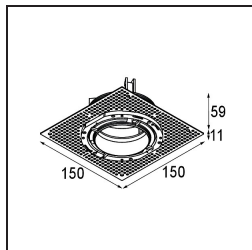

11624730 Ring Recessed Trimless 70 1x

■ **12293630** Plaster Kit Trimless 150x150 - 70 1x

■ Choose a required accessory