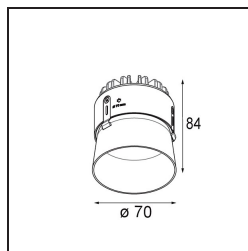

Specifications

Material	11622241
Light Source Type	LED
LED Type	CITIZEN CLU7A3
LED technology	LED COB
CRI	Min. 90
Colour Temperature	2700K
Lifetime	L90B10 @50,000 Hours
Lamp Included	Yes
Number of Light Sources	1
CIE flux code	100 100 100 100 40
Binning (SDCM)	2
Light Direction	Down
Optic	Lens
Measured beam angle (°)	16.0
Input Voltage	Constant Current Driver Required
Electrical Class	III
IP Rating	55
Glow wire rating (°C)	960
Indoor/Outdoor	Indoor
Application	Ceiling
Mounting	Recessed
Cut-out size (mm)	ø111
Mounting depth (mm)	110.0
Distance to Lighted Object (m)	0,1
Primary Colour & Primary Finish	Champagne, Brushed Anodised
Gross weight (g)	215.0
Drive current (mA)	350 500
Min. forward voltage (Vf)	11,2 11,2
Max. forward voltage (Vf)	13,2 13,2
Connected load (W)	4,1 6,1
Luminous flux per lamp (lm)	197 267
Efficacy (lm/W)	48 44
Glare rating	0 0

TM30 & CRI diagram

Light distribution & beam diagram

Installation Accessories

11624230 Concrete Kit 70 150x150 1x

11624430 Concrete Ring 70 Standard Installation Housing

11624030 Installation Housing 140x250x100x210