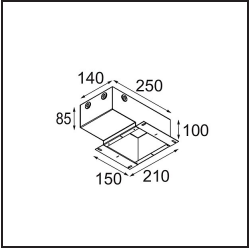

Specifications

Material	11622241
Light Source Type	LED
LED Type	CITIZEN CLU7A3
LED technology	LED COB
CRI	Min. 90
Colour Temperature	2700K
Lifetime	L90B10 @50,000 Hours
Lamp Included	Yes
Number of Light Sources	1
CIE flux code	100 100 100 100 40
Binning (SDCM)	2
Light Direction	Down
Optic	Lens
Measured beam angle (°)	16.0
Input Voltage	Constant Current Driver Required
Electrical Class	III
IP Rating	55
Glow wire rating (°C)	960
Indoor/Outdoor	Indoor
Application	Ceiling
Mounting	Recessed
Cut-out size (mm)	ø111
Mounting depth (mm)	110.0
Distance to Lighted Object (m)	0,1
Primary Colour & Primary Finish	Champagne, Brushed Anodised
Gross weight (g)	215.0
Drive current (mA)	350 500
Min. forward voltage (Vf)	11,2 11,2
Max. forward voltage (Vf)	13,2 13,2
Connected load (W)	4,1 6,1
Luminous flux per lamp (lm)	197 267
Efficacy (lm/W)	48 44
Glare rating	0 0

TM30 & CRI diagram

Light distribution & beam diagram

Installation Accessories

11624230 Concrete Kit 70 150x150 1x

11624430 Concrete Ring 70 Standard Installation Housing

11624030 Installation Housing 140x250x100x210