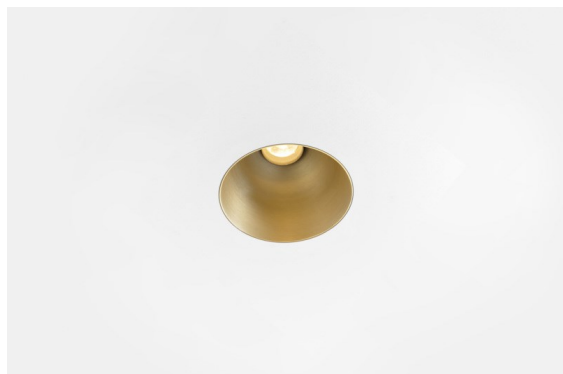

Thimble Recessed Trimless 70 1x IP55 LED 2700K Spot DE Champagne Brushed Anodised

Minimalistic design, subtle curves, revealing colours, high-quality lens and LED. With its deep-recessed and glare-free light source, Thimble's clean and seamless execution makes it a quiet yet sophisticated choice for high-end residential or hospitality settings. This versatile, elegant architectural downlighter brings pure form, definition and quality light without stealing all the attention.

Specifications

Material	11622241
Light Source Type	LED
LED Type	CITIZEN CLU7A3
LED technology	LED COB
CRI	Min. 90
Colour Temperature	2700K
Lifetime	L90B10 @50,000 Hours
Lamp Included	Yes
Number of Light Sources	1
CIE flux code	100 100 100 100 40
Binning (SDCM)	2
Light Direction	Down
Optic	Lens
Measured beam angle (°)	16.0
Input Voltage	Constant Current Driver Required
Electrical Class	III
IP Rating	55
Glow wire rating (°C)	960
Indoor/Outdoor	Indoor
Application	Ceiling
Mounting	Recessed
Cut-out size (mm)	ø111
Mounting depth (mm)	110.0
Distance to Lighted Object (m)	0,1
Primary Colour & Primary Finish	Champagne, Brushed Anodised
Gross weight (g)	215.0
Drive current (mA)	350 500
Min. forward voltage (Vf)	11,2 11,2
Max. forward voltage (Vf)	13,2 13,2
Connected load (W)	4,1 6,1
Luminous flux per lamp (lm)	197 267
Efficacy (lm/W)	48 44
Glare rating	0 0