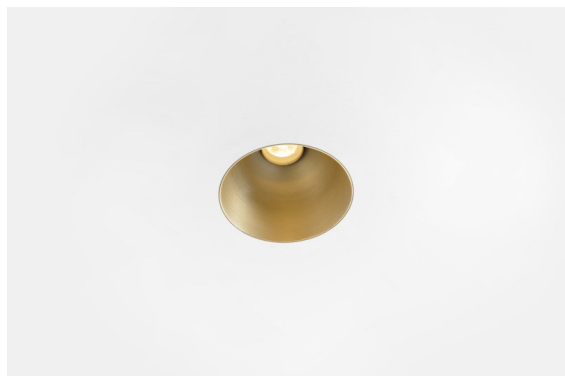

Thimble Recessed Trimless 70 1x IP55 LED 2700K Spot DE Champagne Brushed Anodised

Minimalistic design, subtle curves, revealing colours, high-quality lens and LED. With its deep-recessed and glare-free light source, Thimble's clean and seamless execution makes it a quiet yet sophisticated choice for high-end residential or hospitality settings. This versatile, elegant architectural downlighter brings pure form, definition and quality light without stealing all the attention.

Specifications

Material	11622241
Light Source Type	LED
LED Type	CITIZEN CLU7A3
LED technology	LED COB
CRI	Min. 90
Colour Temperature	2700K
Lifetime	L90B10 @50,000 Hours
Lamp Included	Yes
Number of Light Sources	1
CIE flux code	100 100 100 100 40
Binning (SDCM)	2
Light Direction	Down
Optic	Lens
Measured beam angle (°)	16.0
Input Voltage	Constant Current Driver Required
Electrical Class	III
IP Rating	55
Glow wire rating (°C)	960
Indoor/Outdoor	Indoor
Application	Ceiling
Mounting	Recessed
Cut-out size (mm)	ø111
Mounting depth (mm)	110.0
Distance to Lighted Object (m)	0,1
Primary Colour & Primary Finish	Champagne, Brushed Anodised
Gross weight (g)	215.0
Drive current (mA)	350 500
Min. forward voltage (Vf)	11,2 11,2
Max. forward voltage (Vf)	13,2 13,2
Connected load (W)	4,1 6,1
Luminous flux per lamp (lm)	197 267
Efficacy (lm/W)	48 44
Glare rating	0 0