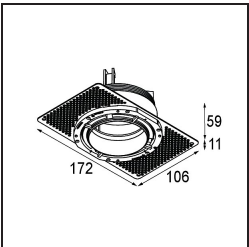

12292630 Gypsum Fibreboard 150x150

11624730 Ring Recessed Trimless 70 1x