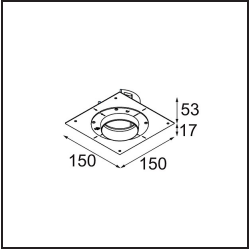

Specifications

Material	11622241
Light Source Type	LED
LED Type	CITIZEN CLU7A3
LED technology	LED COB
CRI	Min. 90
Colour Temperature	2700K
Lifetime	L90B10 @50,000 Hours
Lamp Included	Yes
Number of Light Sources	1
CIE flux code	100 100 100 100 40
Binning (SDCM)	2
Light Direction	Down
Optic	Lens
Measured beam angle (°)	16.0
Input Voltage	Constant Current Driver Required
Electrical Class	III
IP Rating	55
Glow wire rating (°C)	960
Indoor/Outdoor	Indoor
Application	Ceiling
Mounting	Recessed
Cut-out size (mm)	ø111
Mounting depth (mm)	110.0
Distance to Lighted Object (m)	0,1
Primary Colour & Primary Finish	Champagne, Brushed Anodised
Gross weight (g)	215.0
Drive current (mA)	350 500
Min. forward voltage (Vf)	11,2 11,2
Max. forward voltage (Vf)	13,2 13,2
Connected load (W)	4,1 6,1
Luminous flux per lamp (lm)	197 267
Efficacy (lm/W)	48 44
Glare rating	0 0

TM30 & CRI diagram

Light distribution & beam diagram

Installation Accessories

11624230 Concrete Kit 70 150x150 1x

11624430 Concrete Ring 70 Standard Installation Housing

11624030 Installation Housing 140x250x100x210