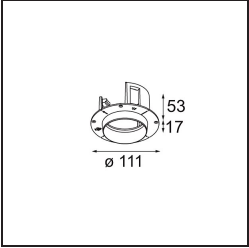

Specifications

Material	11622241
Light Source Type	LED
LED Type	CITIZEN CLU7A3
LED technology	LED COB
CRI	Min. 90
Colour Temperature	2700K
Lifetime	L90B10 @50,000 Hours
Lamp Included	Yes
Number of Light Sources	1
CIE flux code	100 100 100 100 40
Binning (SDCM)	2
Light Direction	Down
Optic	Lens
Measured beam angle (°)	16.0
Input Voltage	Constant Current Driver Required
Electrical Class	III
IP Rating	55
Glow wire rating (°C)	960
Indoor/Outdoor	Indoor
Application	Ceiling
Mounting	Recessed
Cut-out size (mm)	ø111
Mounting depth (mm)	110.0
Distance to Lighted Object (m)	0,1
Primary Colour & Primary Finish	Champagne, Brushed Anodised
Gross weight (g)	215.0
Drive current (mA)	350 500
Min. forward voltage (Vf)	11,2 11,2
Max. forward voltage (Vf)	13,2 13,2
Connected load (W)	4,1 6,1
Luminous flux per lamp (lm)	197 267
Efficacy (lm/W)	48 44
Glare rating	0 0

TM30 & CRI diagram

Light distribution & beam diagram

Installation Accessories

11624230 Concrete Kit 70 150x150 1x

11624430 Concrete Ring 70 Standard Installation Housing

11624030 Installation Housing 140x250x100x210