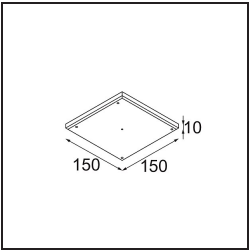

Specifications

Material	11622241
Light Source Type	LED
LED Type	CITIZEN CLU7A3
LED technology	LED COB
CRI	Min. 90
Colour Temperature	2700K
Lifetime	L90B10 @50,000 Hours
Lamp Included	Yes
Number of Light Sources	1
CIE flux code	100 100 100 100 40
Binning (SDCM)	2
Light Direction	Down
Optic	Lens
Measured beam angle (°)	16.0
Input Voltage	Constant Current Driver Required
Electrical Class	III
IP Rating	55
Glow wire rating (°C)	960
Indoor/Outdoor	Indoor
Application	Ceiling
Mounting	Recessed
Cut-out size (mm)	ø111
Mounting depth (mm)	110.0
Distance to Lighted Object (m)	0,1
Primary Colour & Primary Finish	Champagne, Brushed Anodised
Gross weight (g)	215.0
Drive current (mA)	350 500
Min. forward voltage (Vf)	11,2 11,2
Max. forward voltage (Vf)	13,2 13,2
Connected load (W)	4,1 6,1
Luminous flux per lamp (lm)	197 267
Efficacy (lm/W)	48 44
Glare rating	0 0

TM30 & CRI diagram

Light distribution & beam diagram

Installation Accessories

11624230 Concrete Kit 70 150x150 1x

11624430 Concrete Ring 70 Standard Installation Housing

11624030 Installation Housing 140x250x100x210