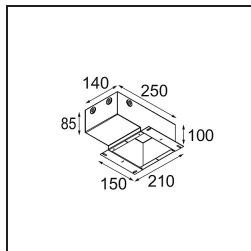

TM30 & CRI Diagrammen

Lichtspreading & Stralingsdiagram

Installatie Accessoires

11624230 Concrete Kit 70 150x150 1x

11624430 Concrete Ring 70 Standard Installation Housing

11624030 Installation Housing 140x250x100x210