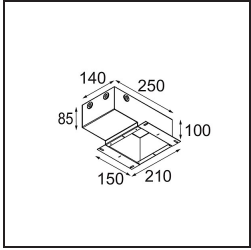

TM30 & CRI diagrammes

Distribution de Lumière & Schéma de Faisceau

Accessoires d'Eclairage d'installation

11624230 Concrete Kit 70 150x150 1x

11624430 Concrete Ring 70 Standard Installation Housing

11624030 Installation Housing 140x250x100x210