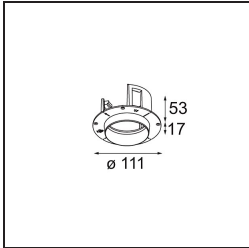

TM30 & CRI Diagrammen

Lichtspreiding & Stralingsdiagram

Installatie Accessoires

11624230 Concrete Kit 70 150x150 1x

11624430 Concrete Ring 70 Standard Installation Housing

11624030 Installation Housing 140x250x100x210