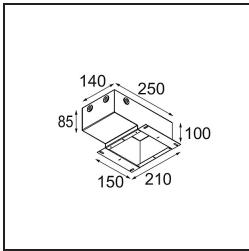

TM30 & CRI Diagrammen

Lichtspreiding & Stralingsdiagram

Installatie Accessoires

11624230 Concrete Kit 70 150x150 1x

11624430 Concrete Ring 70 Standard Installation Housing

11624030 Installation Housing 140x250x100x210