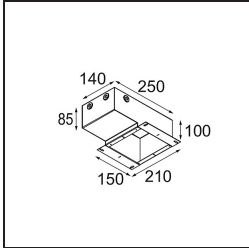

TM30 & CRI Diagrammen

Lichtspreiding & Stralingsdiagram

Diagrammen

Installatie Accessoires

11624030 Installation Housing 140x250x100x210

12292630 Gypsum Fibreboard 150x150

11624430 Concrete Ring 70 Standard Installation Housing