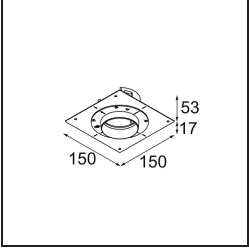

12292430 Plaster Kit Trimless 150x150 - 70 1x

11624230 Concrete Kit 70 150x150 1x

Choose a required accessory