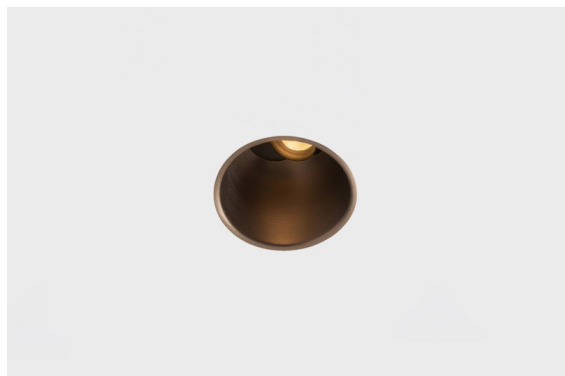

Date
Customer
Project
Type

*Thimble Recessed Adjustable 74 1x LED 3000K Spot DE Bronze Brushed Anodised*

**Specifications**

Material	11621382
Light Source Type	LED
LED Type	CITIZEN CLU7A3
LED technology	LED COB
CRI	Min. 90
Colour Temperature	3000K
Lifetime	L90B10 @50,000 Hours
Lamp Included	Yes
Number of Light Sources	1
CIE flux code	100 100 100 100 40
Binning (SDCM)	2
Light Direction	Down
Optic	Lens
Measured beam angle (°)	16.0
Input Voltage	Constant Current Driver Required
Electrical Class	III
IP Rating	20
Glow wire rating (°C)	960
Indoor/Outdoor	Indoor
Application	Ceiling
Mounting	Recessed
Cut-out size (mm)	70
Mounting depth (mm)	110.0
Adjustability	H 360° V 30°
Distance to Lighted Object (m)	0,1
Primary Colour & Primary Finish	Bronze, Brushed Anodised
Gross weight (g)	240.0
Drive current (mA)	350      500
Min. forward voltage (Vf)	11,2      11,2
Max. forward voltage (Vf)	13,2      13,2
Connected load (W)	4,1      6,1
Luminous flux per lamp (lm)	210      283
Efficacy (lm/W)	51      46
Glare rating	0      0

Minimalistic design, subtle curves, revealing colours, high-quality lens and LED. With its deep-recessed and glare-free light source, Thimble's clean and seamless execution makes it a quiet yet sophisticated choice for high-end residential or hospitality settings. This versatile, elegant architectural downlighter brings pure form, definition and quality light without stealing all the attention.