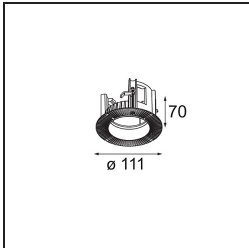

Date
Customer
Project
Type

*Thimble Recessed Adjustable 74 1x LED 3000K Spot DE Bronze Brushed Anodised*

**Specifications**

Material	11621382
Light Source Type	LED
LED Type	CITIZEN CLU7A3
LED technology	LED COB
CRI	Min. 90
Colour Temperature	3000K
Lifetime	L90B10 @50,000 Hours
Lamp Included	Yes
Number of Light Sources	1
CIE flux code	100 100 100 100 40
Binning (SDCM)	2
Light Direction	Down
Optic	Lens
Measured beam angle (°)	16.0
Input Voltage	Constant Current Driver Required
Electrical Class	III
IP Rating	20
Glow wire rating (°C)	960
Indoor/Outdoor	Indoor
Application	Ceiling
Mounting	Recessed
Cut-out size (mm)	70
Mounting depth (mm)	110.0
Adjustability	H 360° V 30°
Distance to Lighted Object (m)	0,1
Primary Colour & Primary Finish	Bronze, Brushed Anodised
Gross weight (g)	240.0
Drive current (mA)	350      500
Min. forward voltage (Vf)	11,2      11,2
Max. forward voltage (Vf)	13,2      13,2
Connected load (W)	4,1      6,1
Luminous flux per lamp (lm)	210      283
Efficacy (lm/W)	51      46
Glare rating	0      0

**TM30 & CRI diagram**

**Light distribution & beam diagram**

Diagrams

**Installation Accessories**

**11624030** Installation Housing 140x250x100x210

**12292630** Gypsum Fibreboard 150x150

**11624430** Concrete Ring 70 Standard Installation Housing