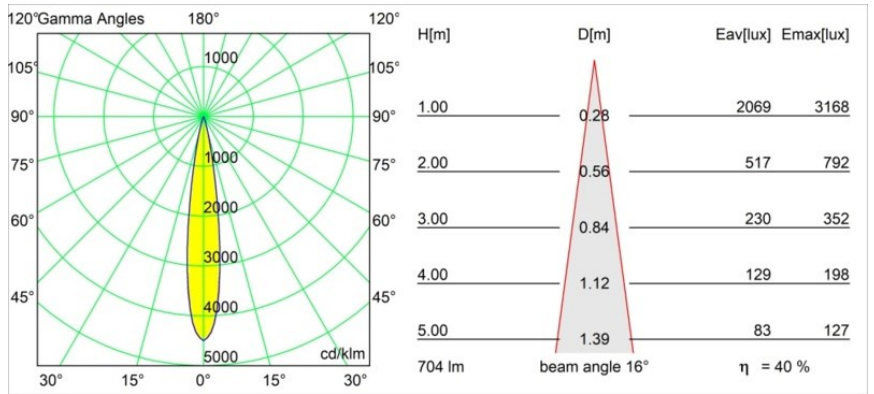

Light distribution & beam diagram