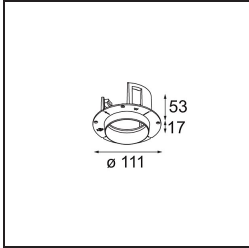

Date
Customer
Project
Type

*Thimble Recessed Adjustable 74 1x LED 3000K Spot DE Bronze Brushed Anodised*

**Specifications**

Material	11621382
Light Source Type	LED
LED Type	CITIZEN CLU7A3
LED technology	LED COB
CRI	Min. 90
Colour Temperature	3000K
Lifetime	L90B10 @50,000 Hours
Lamp Included	Yes
Number of Light Sources	1
CIE flux code	100 100 100 100 40
Binning (SDCM)	2
Light Direction	Down
Optic	Lens
Measured beam angle (°)	16.0
Input Voltage	Constant Current Driver Required
Electrical Class	III
IP Rating	20
Glow wire rating (°C)	960
Indoor/Outdoor	Indoor
Application	Ceiling
Mounting	Recessed
Cut-out size (mm)	70
Mounting depth (mm)	110.0
Adjustability	H 360° V 30°
Distance to Lighted Object (m)	0,1
Primary Colour & Primary Finish	Bronze, Brushed Anodised
Gross weight (g)	240.0
Drive current (mA)	350      500
Min. forward voltage (Vf)	11,2      11,2
Max. forward voltage (Vf)	13,2      13,2
Connected load (W)	4,1      6,1
Luminous flux per lamp (lm)	210      283
Efficacy (lm/W)	51      46
Glare rating	0      0

**TM30 & CRI diagram**

**Light distribution & beam diagram**

Diagrams

**Installation Accessories**

**11624030** Installation Housing 140x250x100x210

**12292630** Gypsum Fibreboard 150x150

**11624430** Concrete Ring 70 Standard Installation Housing