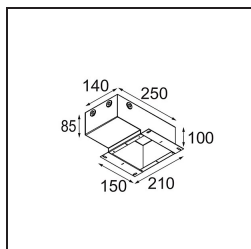

TM30 & CRI Diagrammen

Lichtspreading & Stralingsdiagram

Diagrammen

Installatie Accessoires

11624030 Installation Housing 140x250x100x210

12292630 Gypsum Fibreboard 150x150

11624430 Concrete Ring 70 Standard Installation Housing