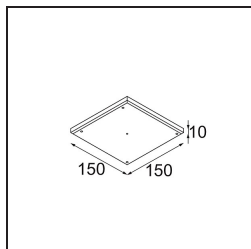

TM30 & CRI Diagrammen

Lichtspreading & Stralingsdiagram

Diagrammen

Installatie Accessoires

11624030 Installation Housing 140x250x100x210

12292630 Gypsum Fibreboard 150x150

11624430 Concrete Ring 70 Standard Installation Housing