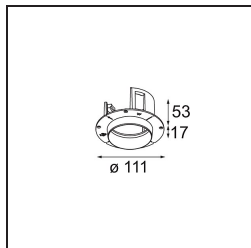

TM30 & CRI Diagrammen

Lichtspreading & Stralingsdiagram

Diagrammen

Installatie Accessoires

11624030 Installation Housing 140x250x100x210

12292630 Gypsum Fibreboard 150x150

11624430 Concrete Ring 70 Standard Installation Housing