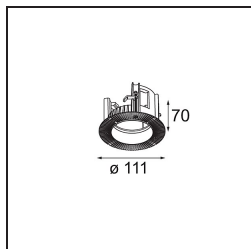

### Specifications

Material	11621341
Light Source Type	LED
LED Type	CITIZEN CLU7A3
LED technology	LED COB
CRI	Min. 90
Colour Temperature	3000K
Lifetime	L90B10 @50,000 Hours
Lamp Included	Yes
Number of Light Sources	1
CIE flux code	100 100 100 100 40
Binning (SDCM)	2
Light Direction	Down
Optic	Lens
Measured beam angle (°)	16.0
Input Voltage	Constant Current Driver Required
Electrical Class	III
IP Rating	20
Glow wire rating (°C)	960
Indoor/Outdoor	Indoor
Application	Ceiling
Mounting	Recessed
Cut-out size (mm)	70
Mounting depth (mm)	110.0
Adjustability	H 360° V 30°
Distance to Lighted Object (m)	0,1
Primary Colour & Primary Finish	Champagne, Brushed Anodised
Gross weight (g)	240.0
Drive current (mA)	350      500
Min. forward voltage (Vf)	11,2      11,2
Max. forward voltage (Vf)	13,2      13,2
Connected load (W)	4,1      6,1
Luminous flux per lamp (lm)	209      282
Efficacy (lm/W)	51      46
Glare rating	0      0

**TM30 & CRI diagram**

**Light distribution & beam diagram**

**Installation Accessories**

**11624030** Installation Housing 140x250x100x210

**12292630** Gypsum Fibreboard 150x150

**11624430** Concrete Ring 70 Standard Installation Housing