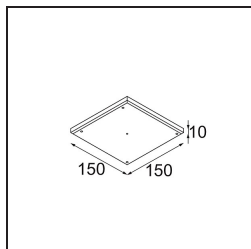

### Specifications

Material	11621341
Light Source Type	LED
LED Type	CITIZEN CLU7A3
LED technology	LED COB
CRI	Min. 90
Colour Temperature	3000K
Lifetime	L90B10 @50,000 Hours
Lamp Included	Yes
Number of Light Sources	1
CIE flux code	100 100 100 100 40
Binning (SDCM)	2
Light Direction	Down
Optic	Lens
Measured beam angle (°)	16.0
Input Voltage	Constant Current Driver Required
Electrical Class	III
IP Rating	20
Glow wire rating (°C)	960
Indoor/Outdoor	Indoor
Application	Ceiling
Mounting	Recessed
Cut-out size (mm)	70
Mounting depth (mm)	110.0
Adjustability	H 360° V 30°
Distance to Lighted Object (m)	0,1
Primary Colour & Primary Finish	Champagne, Brushed Anodised
Gross weight (g)	240.0
Drive current (mA)	350      500
Min. forward voltage (Vf)	11,2      11,2
Max. forward voltage (Vf)	13,2      13,2
Connected load (W)	4,1      6,1
Luminous flux per lamp (lm)	209      282
Efficacy (lm/W)	51      46
Glare rating	0      0

**TM30 & CRI diagram**

**Light distribution & beam diagram**

**Installation Accessories**

**11624030** Installation Housing 140x250x100x210

**12292630** Gypsum Fibreboard 150x150

**11624430** Concrete Ring 70 Standard Installation Housing