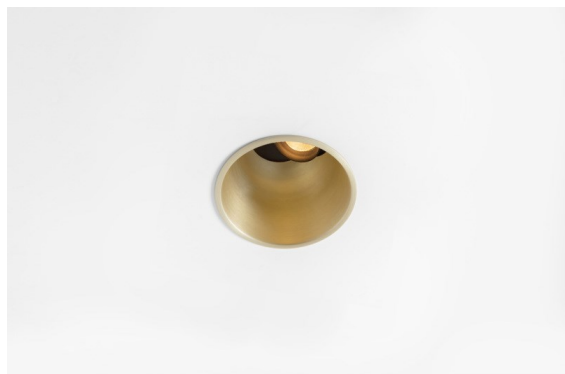

*Thimble Recessed Adjustable 74 1x LED 3000K Spot DE Champagne Brushed Anodised*

### Specifications

Material	11621341
Light Source Type	LED
LED Type	CITIZEN CLU7A3
LED technology	LED COB
CRI	Min. 90
Colour Temperature	3000K
Lifetime	L90B10 @50,000 Hours
Lamp Included	Yes
Number of Light Sources	1
CIE flux code	100 100 100 100 40
Binning (SDCM)	2
Light Direction	Down
Optic	Lens
Measured beam angle (°)	16.0
Input Voltage	Constant Current Driver Required
Electrical Class	III
IP Rating	20
Glow wire rating (°C)	960
Indoor/Outdoor	Indoor
Application	Ceiling
Mounting	Recessed
Cut-out size (mm)	70
Mounting depth (mm)	110.0
Adjustability	H 360° V 30°
Distance to Lighted Object (m)	0,1
Primary Colour & Primary Finish	Champagne, Brushed Anodised
Gross weight (g)	240.0
Drive current (mA)	350      500
Min. forward voltage (Vf)	11,2      11,2
Max. forward voltage (Vf)	13,2      13,2
Connected load (W)	4,1      6,1
Luminous flux per lamp (lm)	209      282
Efficacy (lm/W)	51      46
Glare rating	0      0

Minimalistic design, subtle curves, revealing colours, high-quality lens and LED. With its deep-recessed and glare-free light source, Thimble's clean and seamless execution makes it a quiet yet sophisticated choice for high-end residential or hospitality settings. This versatile, elegant architectural downlighter brings pure form, definition and quality light without stealing all the attention.