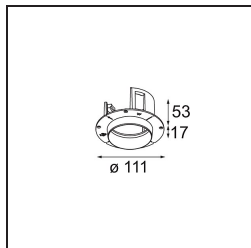

### Specifications

Material	11621341
Light Source Type	LED
LED Type	CITIZEN CLU7A3
LED technology	LED COB
CRI	Min. 90
Colour Temperature	3000K
Lifetime	L90B10 @50,000 Hours
Lamp Included	Yes
Number of Light Sources	1
CIE flux code	100 100 100 100 40
Binning (SDCM)	2
Light Direction	Down
Optic	Lens
Measured beam angle (°)	16.0
Input Voltage	Constant Current Driver Required
Electrical Class	III
IP Rating	20
Glow wire rating (°C)	960
Indoor/Outdoor	Indoor
Application	Ceiling
Mounting	Recessed
Cut-out size (mm)	70
Mounting depth (mm)	110.0
Adjustability	H 360° V 30°
Distance to Lighted Object (m)	0,1
Primary Colour & Primary Finish	Champagne, Brushed Anodised
Gross weight (g)	240.0
Drive current (mA)	350      500
Min. forward voltage (Vf)	11,2      11,2
Max. forward voltage (Vf)	13,2      13,2
Connected load (W)	4,1      6,1
Luminous flux per lamp (lm)	209      282
Efficacy (lm/W)	51      46
Glare rating	0      0

**TM30 & CRI diagram**

**Light distribution & beam diagram**

**Installation Accessories**

**11624030** Installation Housing 140x250x100x210

**12292630** Gypsum Fibreboard 150x150

**11624430** Concrete Ring 70 Standard Installation Housing