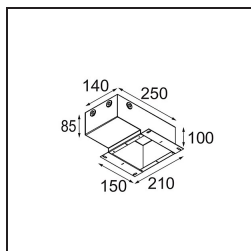

Installation Accessories

11624030 Installation Housing 140x250x100x210