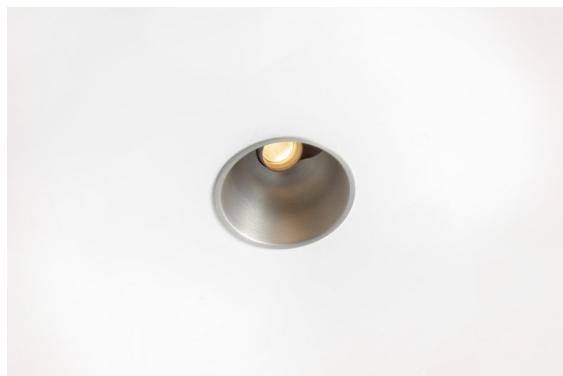

Date
Customer
Project
Type

Thimble Recessed Adjustable 74 1x LED 2700K Spot DE Silver Bronze Brushed Anodised

Specifications

Minimalistic design, subtle curves, revealing colours, high-quality lens and LED. With its deep-recessed and glare-free light source, Thimble's clean and seamless execution makes it a quiet yet sophisticated choice for high-end residential or hospitality settings. This versatile, elegant architectural downlighter brings pure form, definition and quality light without stealing all the attention.

Material	11621284
Light Source Type	LED
LED Type	CITIZEN CLU7A3
LED technology	LED COB
CRI	Min. 90
Colour Temperature	2700K
Lifetime	L90B10 @50,000 Hours
Lamp Included	Yes
Number of Light Sources	1
CIE flux code	100 100 100 100 41
Binning (SDCM)	2
Light Direction	Down
Optic	Lens
Measured beam angle (°)	16.0
Input Voltage	Constant Current Driver Required
Electrical Class	III
IP Rating	20
Glow wire rating (°C)	960
Indoor/Outdoor	Indoor
Application	Ceiling
Mounting	Recessed
Cut-out size (mm)	70
Mounting depth (mm)	110.0
Adjustability	H 360° V 30°
Distance to Lighted Object (m)	0,1
Primary Colour & Primary Finish	Silver Bronze, Brushed Anodised
Gross weight (g)	240.0
Drive current (mA)	350 500
Min. forward voltage (Vf)	11,2 11,2
Max. forward voltage (Vf)	13,2 13,2
Connected load (W)	4,1 6,1
Luminous flux per lamp (lm)	200 271
Efficacy (lm/W)	49 44
Glare rating	0 0