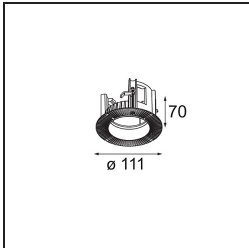

Material	11621284
Light Source Type	LED
LED Type	CITIZEN CLU7A3
LED technology	LED COB
CRI	Min. 90
Colour Temperature	2700K
Lifetime	L90B10 @50,000 Hours
Lamp Included	Yes
Number of Light Sources	1
CIE flux code	100 100 100 100 41
Binning (SDCM)	2
Light Direction	Down
Optic	Lens
Measured beam angle (°)	16.0
Input Voltage	Constant Current Driver Required
Electrical Class	III
IP Rating	20
Glow wire rating (°C)	960
Indoor/Outdoor	Indoor
Application	Ceiling
Mounting	Recessed
Cut-out size (mm)	70
Mounting depth (mm)	110.0
Adjustability	H 360° V 30°
Distance to Lighted Object (m)	0,1
Primary Colour & Primary Finish	Silver Bronze, Brushed Anodised
Gross weight (g)	240.0
Drive current (mA)	350 500
Min. forward voltage (Vf)	11,2 11,2
Max. forward voltage (Vf)	13,2 13,2
Connected load (W)	4,1 6,1
Luminous flux per lamp (lm)	200 271
Efficacy (lm/W)	49 44
Glare rating	0 0

TM30 & CRI diagram

Light distribution & beam diagram

Installation Accessories

11624030 Installation Housing 140x250x100x210

12292630 Gypsum Fibreboard 150x150

11624430 Concrete Ring 70 Standard Installation Housing