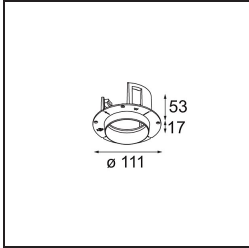

Material	11621284
Light Source Type	LED
LED Type	CITIZEN CLU7A3
LED technology	LED COB
CRI	Min. 90
Colour Temperature	2700K
Lifetime	L90B10 @50,000 Hours
Lamp Included	Yes
Number of Light Sources	1
CIE flux code	100 100 100 100 41
Binning (SDCM)	2
Light Direction	Down
Optic	Lens
Measured beam angle (°)	16.0
Input Voltage	Constant Current Driver Required
Electrical Class	III
IP Rating	20
Glow wire rating (°C)	960
Indoor/Outdoor	Indoor
Application	Ceiling
Mounting	Recessed
Cut-out size (mm)	70
Mounting depth (mm)	110.0
Adjustability	H 360° V 30°
Distance to Lighted Object (m)	0,1
Primary Colour & Primary Finish	Silver Bronze, Brushed Anodised
Gross weight (g)	240.0
Drive current (mA)	350 500
Min. forward voltage (Vf)	11,2 11,2
Max. forward voltage (Vf)	13,2 13,2
Connected load (W)	4,1 6,1
Luminous flux per lamp (lm)	200 271
Efficacy (lm/W)	49 44
Glare rating	0 0

TM30 & CRI diagram

Light distribution & beam diagram

Installation Accessories

11624030 Installation Housing 140x250x100x210

12292630 Gypsum Fibreboard 150x150

11624430 Concrete Ring 70 Standard Installation Housing