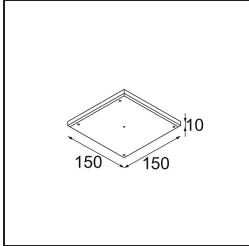

TM30 & CRI Diagrammen

Lichtspreading & Stralingsdiagram

Diagrammen

Installatie Accessoires

11624030 Installation Housing 140x250x100x210

12292630 Gypsum Fibreboard 150x150

11624430 Concrete Ring 70 Standard Installation Housing