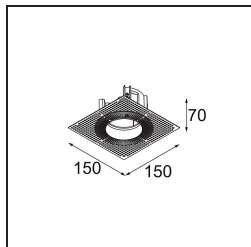

12292430 Plaster Kit Trimless 150x150 - 70 1x