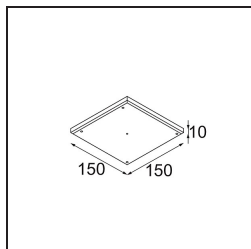

**TM30 & CRI Diagrammen**

**Lichtspreading & Stralingsdiagram**

**Installatie Accessoires**

**11624030** Installation Housing 140x250x100x210

**12292630** Gypsum Fibreboard 150x150

**11624430** Concrete Ring 70 Standard Installation Housing