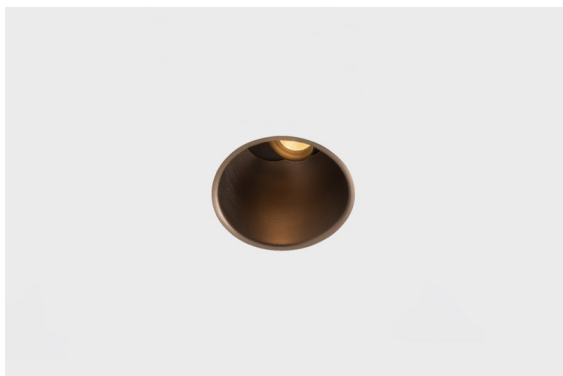

Date
Customer
Project
Type

Thimble Recessed Adjustable 74 1x LED 2700K Spot DE Bronze Brushed Anodised

Specifications

Material	11621282
Light Source Type	LED
LED Type	CITIZEN CLU7A3
LED technology	LED COB
CRI	Min. 90
Colour Temperature	2700K
Lifetime	L90B10 @50,000 Hours
Lamp Included	Yes
Number of Light Sources	1
CIE flux code	100 100 100 100 40
Binning (SDCM)	2
Light Direction	Down
Optic	Lens
Measured beam angle (°)	16.0
Input Voltage	Constant Current Driver Required
Electrical Class	III
IP Rating	20
Glow wire rating (°C)	960
Indoor/Outdoor	Indoor
Application	Ceiling
Mounting	Recessed
Cut-out size (mm)	70
Mounting depth (mm)	110.0
Adjustability	H 360° V 30°
Distance to Lighted Object (m)	0,1
Primary Colour & Primary Finish	Bronze, Brushed Anodised
Gross weight (g)	240.0
Drive current (mA)	350 500
Min. forward voltage (Vf)	11,2 11,2
Max. forward voltage (Vf)	13,2 13,2
Connected load (W)	4,1 6,1
Luminous flux per lamp (lm)	198 268
Efficacy (lm/W)	48 44
Glare rating	0 0

Minimalistic design, subtle curves, revealing colours, high-quality lens and LED. With its deep-recessed and glare-free light source, Thimble's clean and seamless execution makes it a quiet yet sophisticated choice for high-end residential or hospitality settings. This versatile, elegant architectural downlighter brings pure form, definition and quality light without stealing all the attention.