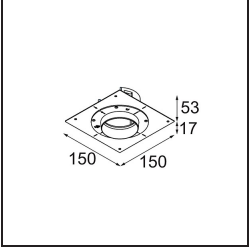

11624230 Concrete Kit 70 150x150 1x

Choose a required accessory