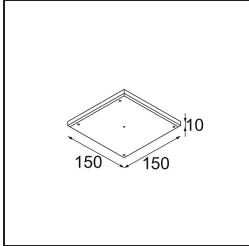

Date
Customer
Project
Type

Thimble Recessed Adjustable 74 1x LED 2700K Spot DE Bronze Brushed Anodised

Specifications

Material	11621282
Light Source Type	LED
LED Type	CITIZEN CLU7A3
LED technology	LED COB
CRI	Min. 90
Colour Temperature	2700K
Lifetime	L90B10 @50,000 Hours
Lamp Included	Yes
Number of Light Sources	1
CIE flux code	100 100 100 100 40
Binning (SDCM)	2
Light Direction	Down
Optic	Lens
Measured beam angle (°)	16.0
Input Voltage	Constant Current Driver Required
Electrical Class	III
IP Rating	20
Glow wire rating (°C)	960
Indoor/Outdoor	Indoor
Application	Ceiling
Mounting	Recessed
Cut-out size (mm)	70
Mounting depth (mm)	110.0
Adjustability	H 360° V 30°
Distance to Lighted Object (m)	0,1
Primary Colour & Primary Finish	Bronze, Brushed Anodised
Gross weight (g)	240.0
Drive current (mA)	350 500
Min. forward voltage (Vf)	11,2 11,2
Max. forward voltage (Vf)	13,2 13,2
Connected load (W)	4,1 6,1
Luminous flux per lamp (lm)	198 268
Efficacy (lm/W)	48 44
Glare rating	0 0

TM30 & CRI diagram

Light distribution & beam diagram

Installation Accessories

11624030 Installation Housing 140x250x100x210

12292630 Gypsum Fibreboard 150x150

11624430 Concrete Ring 70 Standard Installation Housing