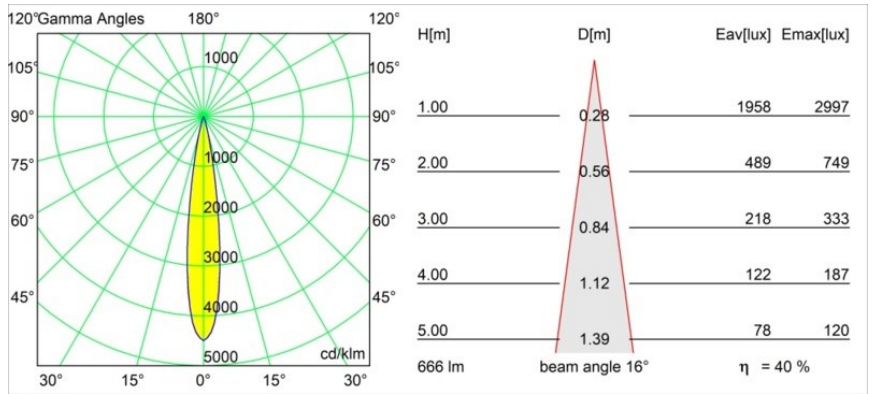

Light distribution & beam diagram