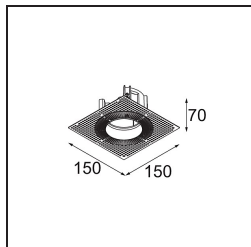

11624330 Ring Recessed 70 1x

12292430 Plaster Kit Trimless 150x150 - 70 1x