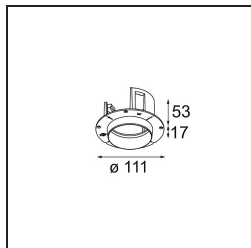

**TM30 & CRI diagram**

**Light distribution & beam diagram**

**Accessori Installazione**

**11624030** Installation Housing 140x250x100x210

**12292630** Gypsum Fibreboard 150x150

**11624430** Concrete Ring 70 Standard Installation Housing