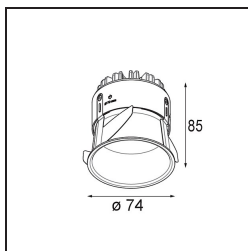

Date
Customer
Project
Type

Thimble Recessed 74 1x IP55 LED 3000K Spot DE Silver Bronze Brushed Anodised

Specifications

Material	11620384
Light Source Type	LED
LED Type	CITIZEN CLU7A3
LED technology	LED COB
CRI	Min. 90
Colour Temperature	3000K
Lifetime	L90B10 @50,000 Hours
Lamp Included	Yes
Number of Light Sources	1
CIE flux code	100 100 100 100 41
Binning (SDCM)	2
Light Direction	Down
Optic	Lens
Measured beam angle (°)	16.0
Input Voltage	Constant Current Driver Required
Electrical Class	III
IP Rating	55
Glow wire rating (°C)	960
Indoor/Outdoor	Indoor
Application	Ceiling
Mounting	Recessed
Cut-out size (mm)	70
Mounting depth (mm)	110.0
Distance to Lighted Object (m)	0,1
Primary Colour & Primary Finish	Silver Bronze, Brushed Anodised
Gross weight (g)	259.0
Drive current (mA)	350 500
Min. forward voltage (Vf)	11,2 11,2
Max. forward voltage (Vf)	13,2 13,2
Connected load (W)	4,1 6,1
Luminous flux per lamp (lm)	212 286
Efficacy (lm/W)	52 47
Glare rating	0 0