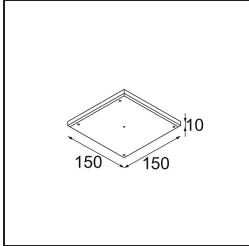

Date
Customer
Project
Type

Thimble Recessed 74 1x IP55 LED 3000K Spot DE Silver Bronze Brushed Anodised

Specifications

Material	11620384
Light Source Type	LED
LED Type	CITIZEN CLU7A3
LED technology	LED COB
CRI	Min. 90
Colour Temperature	3000K
Lifetime	L90B10 @50,000 Hours
Lamp Included	Yes
Number of Light Sources	1
CIE flux code	100 100 100 100 41
Binning (SDCM)	2
Light Direction	Down
Optic	Lens
Measured beam angle (°)	16.0
Input Voltage	Constant Current Driver Required
Electrical Class	III
IP Rating	55
Glow wire rating (°C)	960
Indoor/Outdoor	Indoor
Application	Ceiling
Mounting	Recessed
Cut-out size (mm)	70
Mounting depth (mm)	110.0
Distance to Lighted Object (m)	0,1
Primary Colour & Primary Finish	Silver Bronze, Brushed Anodised
Gross weight (g)	259.0
Drive current (mA)	350 500
Min. forward voltage (Vf)	11,2 11,2
Max. forward voltage (Vf)	13,2 13,2
Connected load (W)	4,1 6,1
Luminous flux per lamp (lm)	212 286
Efficacy (lm/W)	52 47
Glare rating	0 0

TM30 & CRI diagram

Light distribution & beam diagram

Installation Accessories

11624030 Installation Housing 140x250x100x210

12292630 Gypsum Fibreboard 150x150

11624430 Concrete Ring 70 Standard Installation Housing