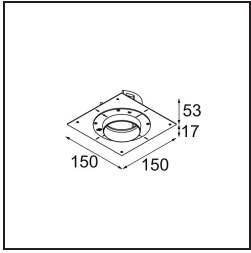

11624230 Concrete Kit 70 150x150 1x

Choose a required accessory