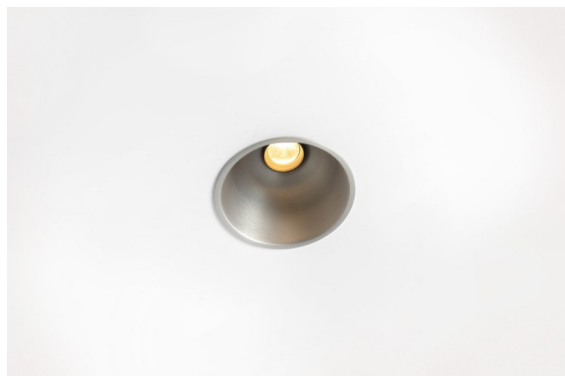

Date
Customer
Project
Type

Thimble Recessed 74 1x IP55 LED 3000K Spot DE Silver Bronze Brushed Anodised

Specifications

Material	11620384
Light Source Type	LED
LED Type	CITIZEN CLU7A3
LED technology	LED COB
CRI	Min. 90
Colour Temperature	3000K
Lifetime	L90B10 @50,000 Hours
Lamp Included	Yes
Number of Light Sources	1
CIE flux code	100 100 100 100 41
Binning (SDCM)	2
Light Direction	Down
Optic	Lens
Measured beam angle (°)	16.0
Input Voltage	Constant Current Driver Required
Electrical Class	III
IP Rating	55
Glow wire rating (°C)	960
Indoor/Outdoor	Indoor
Application	Ceiling
Mounting	Recessed
Cut-out size (mm)	70
Mounting depth (mm)	110.0
Distance to Lighted Object (m)	0,1
Primary Colour & Primary Finish	Silver Bronze, Brushed Anodised
Gross weight (g)	259.0
Drive current (mA)	350 500
Min. forward voltage (Vf)	11,2 11,2
Max. forward voltage (Vf)	13,2 13,2
Connected load (W)	4,1 6,1
Luminous flux per lamp (lm)	212 286
Efficacy (lm/W)	52 47
Glare rating	0 0

Minimalistic design, subtle curves, revealing colours, high-quality lens and LED. With its deep-recessed and glare-free light source, Thimble's clean and seamless execution makes it a quiet yet sophisticated choice for high-end residential or hospitality settings. This versatile, elegant architectural downlighter brings pure form, definition and quality light without stealing all the attention.