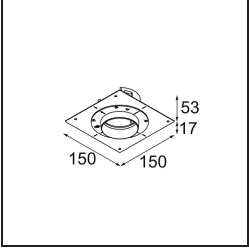

11624230 Concrete Kit 70 150x150 1x

Choose a required accessory