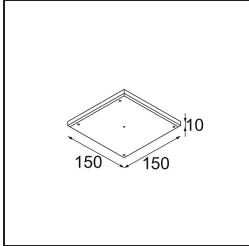

TM30 & CRI Diagrammen

Lichtspreiding & Stralingsdiagram

Installatie Accessoires

11624030 Installation Housing 140x250x100x210

12292630 Gypsum Fibreboard 150x150

11624430 Concrete Ring 70 Standard Installation Housing