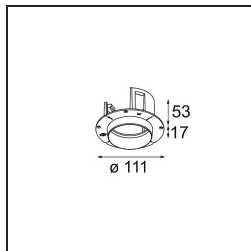

TM30 & CRI diagram

Light distribution & beam diagram

Accessori Installazione

11624030 Installation Housing 140x250x100x210

12292630 Gypsum Fibreboard 150x150

11624430 Concrete Ring 70 Standard Installation Housing