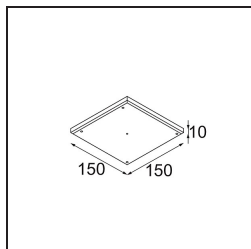

TM30 & CRI diagram

Light distribution & beam diagram

Accessori Installazione

11624030 Installation Housing 140x250x100x210

12292630 Gypsum Fibreboard 150x150

11624430 Concrete Ring 70 Standard Installation Housing