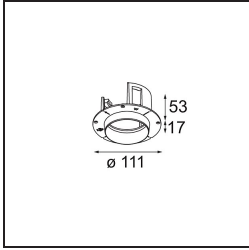

### Specifications

Material	11620309
Light Source Type	LED
LED Type	CITIZEN CLU7A3
LED technology	LED COB
CRI	Min. 90
Colour Temperature	3000K
Lifetime	L90B10 @50,000 Hours
Lamp Included	Yes
Number of Light Sources	1
CIE flux code	100 100 100 100 41
Binning (SDCM)	2
Light Direction	Down
Optic	Lens
Measured beam angle (°)	16.0
Input Voltage	Constant Current Driver Required
Electrical Class	III
IP Rating	55
Glow wire rating (°C)	960
Indoor/Outdoor	Indoor
Application	Ceiling
Mounting	Recessed
Cut-out size (mm)	70
Mounting depth (mm)	110.0
Distance to Lighted Object (m)	0,1
Primary Colour & Primary Finish	White, Structure
Gross weight (g)	259.0
Drive current (mA)	350      500
Min. forward voltage (Vf)	11,2      11,2
Max. forward voltage (Vf)	13,2      13,2
Connected load (W)	4,1      6,1
Luminous flux per lamp (lm)	212      286
Efficacy (lm/W)	52      47
Glare rating	0      0

**TM30 & CRI diagram**

**Light distribution & beam diagram**

**Installation Accessories**

**11624030** Installation Housing 140x250x100x210

**12292630** Gypsum Fibreboard 150x150

**11624430** Concrete Ring 70 Standard Installation Housing