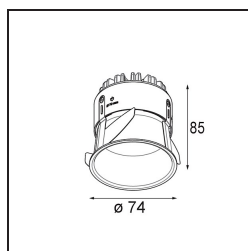

### Specifications

Material	11620309
Light Source Type	LED
LED Type	CITIZEN CLU7A3
LED technology	LED COB
CRI	Min. 90
Colour Temperature	3000K
Lifetime	L90B10 @50,000 Hours
Lamp Included	Yes
Number of Light Sources	1
CIE flux code	100 100 100 100 41
Binning (SDCM)	2
Light Direction	Down
Optic	Lens
Measured beam angle (°)	16.0
Input Voltage	Constant Current Driver Required
Electrical Class	III
IP Rating	55
Glow wire rating (°C)	960
Indoor/Outdoor	Indoor
Application	Ceiling
Mounting	Recessed
Cut-out size (mm)	70
Mounting depth (mm)	110.0
Distance to Lighted Object (m)	0,1
Primary Colour & Primary Finish	White, Structure
Gross weight (g)	259.0
Drive current (mA)	350      500
Min. forward voltage (Vf)	11,2      11,2
Max. forward voltage (Vf)	13,2      13,2
Connected load (W)	4,1      6,1
Luminous flux per lamp (lm)	212      286
Efficacy (lm/W)	52      47
Glare rating	0      0