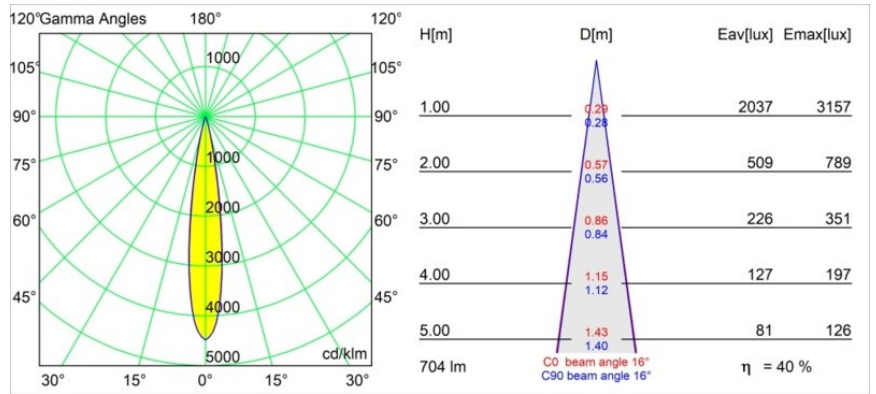

Light distribution & beam diagram