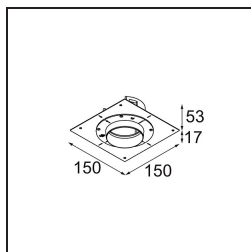

12292430 Plaster Kit Trimless 150x150 - 70 1x

11624230 Concrete Kit 70 150x150 1x

Choose a required accessory