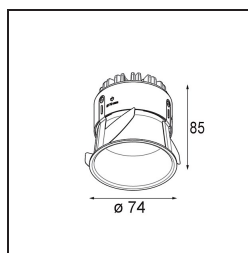

Specifications

Material	11620281
Light Source Type	LED
LED Type	CITIZEN CLU7A3
LED technology	LED COB
CRI	Min. 90
Colour Temperature	2700K
Lifetime	L90B10 @50,000 Hours
Lamp Included	Yes
Number of Light Sources	1
CIE flux code	100 100 100 100 40
Binning (SDCM)	2
Light Direction	Down
Optic	Lens
Measured beam angle (°)	16.0
Input Voltage	Constant Current Driver Required
Electrical Class	III
IP Rating	55
Glow wire rating (°C)	960
Indoor/Outdoor	Indoor
Application	Ceiling
Mounting	Recessed
Cut-out size (mm)	70
Mounting depth (mm)	110.0
Distance to Lighted Object (m)	0,1
Primary Colour & Primary Finish	Black, Brushed Anodised
Gross weight (g)	259.0
Drive current (mA)	350 500
Min. forward voltage (Vf)	11,2 11,2
Max. forward voltage (Vf)	13,2 13,2
Connected load (W)	4,1 6,1
Luminous flux per lamp (lm)	198 268
Efficacy (lm/W)	48 44
Glare rating	0 0