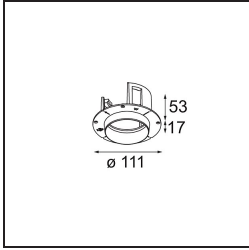

Specifications

Material	11620281
Light Source Type	LED
LED Type	CITIZEN CLU7A3
LED technology	LED COB
CRI	Min. 90
Colour Temperature	2700K
Lifetime	L90B10 @50,000 Hours
Lamp Included	Yes
Number of Light Sources	1
CIE flux code	100 100 100 100 40
Binning (SDCM)	2
Light Direction	Down
Optic	Lens
Measured beam angle (°)	16.0
Input Voltage	Constant Current Driver Required
Electrical Class	III
IP Rating	55
Glow wire rating (°C)	960
Indoor/Outdoor	Indoor
Application	Ceiling
Mounting	Recessed
Cut-out size (mm)	70
Mounting depth (mm)	110.0
Distance to Lighted Object (m)	0,1
Primary Colour & Primary Finish	Black, Brushed Anodised
Gross weight (g)	259.0
Drive current (mA)	350 500
Min. forward voltage (Vf)	11,2 11,2
Max. forward voltage (Vf)	13,2 13,2
Connected load (W)	4,1 6,1
Luminous flux per lamp (lm)	198 268
Efficacy (lm/W)	48 44
Glare rating	0 0

TM30 & CRI diagram

Light distribution & beam diagram

Diagrams

Installation Accessories

11624030 Installation Housing 140x250x100x210

12292630 Gypsum Fibreboard 150x150

11624430 Concrete Ring 70 Standard Installation Housing