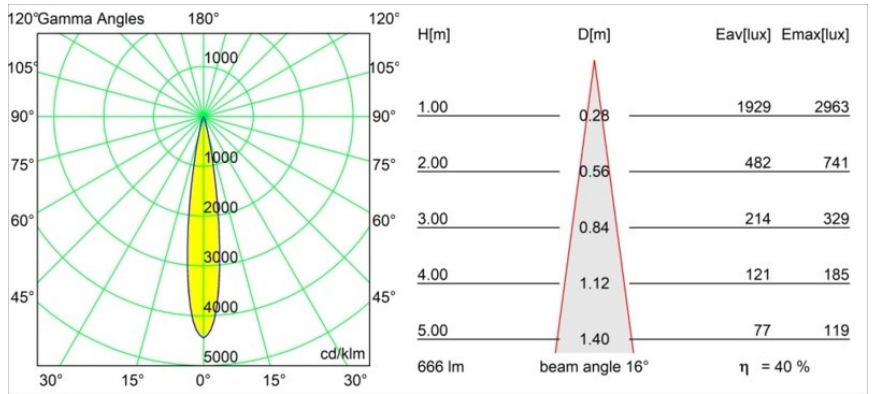

Light distribution & beam diagram