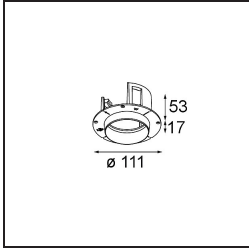

**TM30 & CRI diagram**

**Light distribution & beam diagram**

**Accessori Installazione**

**11624030** Installation Housing 140x250x100x210

**12292630** Gypsum Fibreboard 150x150

**11624430** Concrete Ring 70 Standard Installation Housing