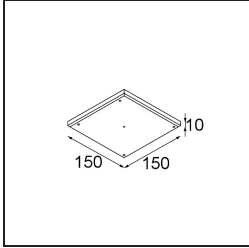

**TM30 & CRI diagram**

**Light distribution & beam diagram**

**Accessori Installazione**

**11624030** Installation Housing 140x250x100x210

**12292630** Gypsum Fibreboard 150x150

**11624430** Concrete Ring 70 Standard Installation Housing