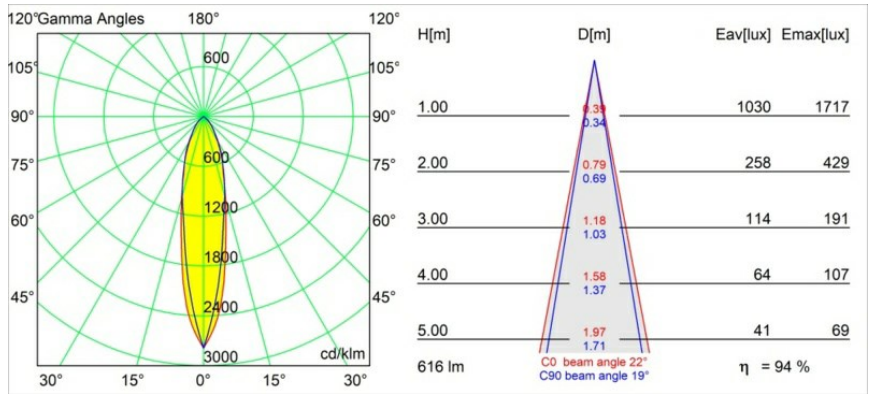

Date
Customer
Project
Type

Nude Wall 70 1x LED PAR20 E27 2700K Medium Leading Edge/Trailing Edge Silver Bronze Brushed Anodised

Nude's pure geometrical lines are ideal for highlighting architectural features. A long, thin, wall luminaire with indirect light, it is completely stripped down to the essence of what constitutes a luminaire. Its light source is recessed in the slender cylinder so much so that it is practically invisible. Complement the light effect with white or black, or a row of rich colours.

Specifications

Material	10922884
Light Source Type	LED PAR20 E27
LED Type	NUDE PH MAS LEDSP PAR20
LED technology	LED high power
CRI	Min. 90
Colour Temperature	2700K
Lifetime	L70B50 @25,000 Hours
Lamp Included	Yes
Number of Light Sources	1
CIE flux code	91 99 100 100 95
Binning (SDCM)	3
Light Direction	Up, Down
Optic	Collimator
Measured beam angle (°)	22.0
Input Voltage	230V
Luminaire power (W)	6.0
Electrical Class	I
IP Rating	20
Dimming Protocol	Leading Edge, Trailing Edge
Indoor/Outdoor	Indoor
Application	Wall
Mounting	Surface
Distance to Lighted Object (m)	0,1
Primary Colour & Primary Finish	Silver Bronze, Brushed Anodised
Gross weight (g)	544.0
Delivered lumens (lm)	585
Efficacy (lm/W)	97
Glare rating	18

TM30 & CRI diagram

Light distribution & beam diagram

Diagrams