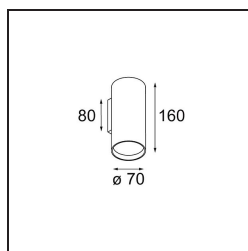

Specifications

Material	10922884
Light Source Type	LED PAR20 E27
LED Type	NUDE PH MAS LEDSP PAR20
LED technology	LED high power
CRI	Min. 90
Colour Temperature	2700K
Lifetime	L70B50 @25,000 Hours
Lamp Included	Yes
Number of Light Sources	1
CIE flux code	91 99 100 100 95
Binning (SDCM)	3
Light Direction	Up, Down
Optic	Collimator
Measured beam angle (°)	22.0
Input Voltage	230V
Luminaire power (W)	6.0
Electrical Class	I
IP Rating	20
Dimming Protocol	Leading Edge, Trailing Edge
Indoor/Outdoor	Indoor
Application	Wall
Mounting	Surface
Distance to Lighted Object (m)	0,1
Primary Colour & Primary Finish	Silver Bronze, Brushed Anodised
Gross weight (g)	544.0
Delivered lumens (lm)	585
Efficacy (lm/W)	97
Glare rating	18