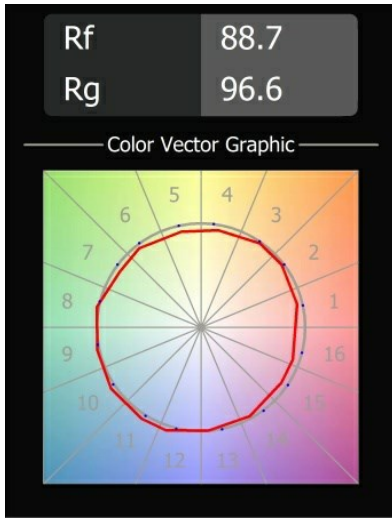

TM30 & CRI diagram