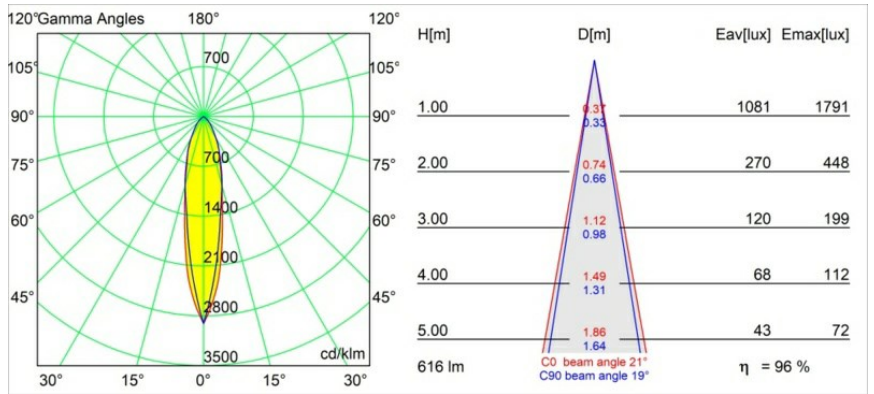


Date

Customer

Project

Type

Nude Wall 70 1x LED PAR20 E27 2700K Medium Leading Edge/Trailing Edge Champagne Brushed Anodised

Nude's pure geometrical lines are ideal for highlighting architectural features. A long, thin, wall luminaire with indirect light, it is completely stripped down to the essence of what constitutes a luminaire. Its light source is recessed in the slender cylinder so much so that it is practically invisible. Complement the light effect with white or black, or a row of rich colours.

Specifications

Material	10922841
Light Source Type	LED PAR20 E27
LED Type	NUDE PH MAS LEDSP PAR20
LED technology	LED high power
CRI	Min. 90
Colour Temperature	2700K
Lifetime	L70B50 @25,000 Hours
Lamp Included	Yes
Number of Light Sources	1
CIE flux code	91 99 100 100 97
Binning (SDCM)	3
Light Direction	Up, Down
Optic	Collimator
Measured beam angle (°)	21.0
Input Voltage	230V
Luminaire power (W)	6.0
Electrical Class	I
IP Rating	20
Dimming Protocol	Leading Edge, Trailing Edge
Indoor/Outdoor	Indoor
Application	Wall
Mounting	Surface
Distance to Lighted Object (m)	0,1
Primary Colour & Primary Finish	Champagne, Brushed Anodised
Gross weight (g)	544.0
Delivered lumens (lm)	595
Efficacy (lm/W)	99
Glare rating	18

TM30 & CRI diagram

Light distribution & beam diagram

Diagrams