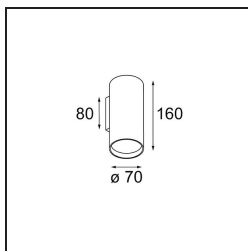


Date

Customer

Project

Type

Nude Wall 70 1x LED PAR20 E27 2700K Medium Leading Edge/Trailing Edge Champagne Brushed Anodised

Nude's pure geometrical lines are ideal for highlighting architectural features. A long, thin, wall luminaire with indirect light, it is completely stripped down to the essence of what constitutes a luminaire. Its light source is recessed in the slender cylinder so much so that it is practically invisible. Complement the light effect with white or black, or a row of rich colours.

Specifications

Material	10922841
Light Source Type	LED PAR20 E27
LED Type	NUDE PH MAS LEDSP PAR20
LED technology	LED high power
CRI	Min. 90
Colour Temperature	2700K
Lifetime	L70B50 @25,000 Hours
Lamp Included	Yes
Number of Light Sources	1
CIE flux code	91 99 100 100 97
Binning (SDCM)	3
Light Direction	Up, Down
Optic	Collimator
Measured beam angle (°)	21.0
Input Voltage	230V
Luminaire power (W)	6.0
Electrical Class	I
IP Rating	20
Dimming Protocol	Leading Edge, Trailing Edge
Indoor/Outdoor	Indoor
Application	Wall
Mounting	Surface
Distance to Lighted Object (m)	0,1
Primary Colour & Primary Finish	Champagne, Brushed Anodised
Gross weight (g)	544.0
Delivered lumens (lm)	595
Efficacy (lm/W)	99
Glare rating	18