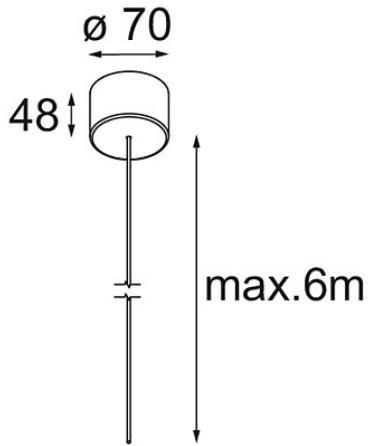

Date
Customer
Project
Type

Power Feed Canopy Surface DE (Incl. Power Feed Cable 6000) Black Structure

Specifications

Material	13720332
Lamp Included	No
Number of Light Sources	0
Electrical Class	III
IP Rating	20
Glow wire rating (°C)	960
Indoor/Outdoor	Indoor
Application	Ceiling
Mounting	Surface
Adjustability	Not Applicable
Primary Colour & Primary Finish	Black, Structure
Gross weight (g)	245.0