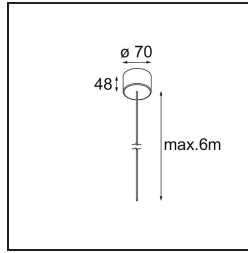

Date
Customer
Project
Type

Power Feed Canopy Surface DE (Incl. Power Feed Cable 6000) Black Structure

Specifications

Material	13720332
Lamp Included	No
Number of Light Sources	0
Electrical Class	III
IP Rating	20
Glow wire rating (°C)	960
Indoor/Outdoor	Indoor
Application	Ceiling
Mounting	Surface
Adjustability	Not Applicable
Primary Colour & Primary Finish	Black, Structure
Gross weight (g)	245.0