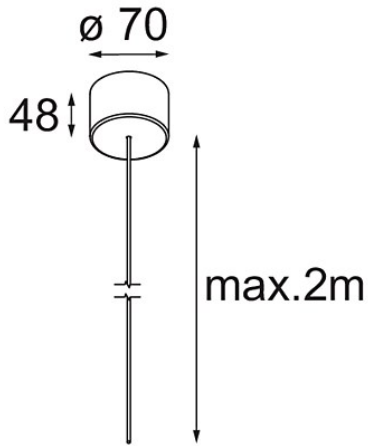

Power Feed Canopy Surface DE (Incl. Power Feed Cable 2000) Black Structure

Specifications

Material	13720232
Lamp Included	No
Number of Light Sources	0
Electrical Class	III
IP Rating	20
Glow wire rating (°C)	960
Indoor/Outdoor	Indoor
Application	Ceiling
Mounting	Surface
Adjustability	Not Applicable
Primary Colour & Primary Finish	Black, Structure
Gross weight (g)	175.0