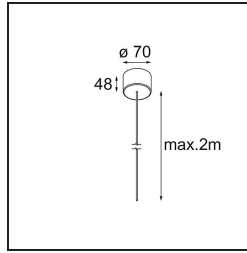

Date
Customer
Project
Type

Power Feed Canopy Surface DE (Incl. Power Feed Cable 2000) Black Structure

Specifications

Material	13720232
Lamp Included	No
Number of Light Sources	0
Electrical Class	III
IP Rating	20
Glow wire rating (°C)	960
Indoor/Outdoor	Indoor
Application	Ceiling
Mounting	Surface
Adjustability	Not Applicable
Primary Colour & Primary Finish	Black, Structure
Gross weight (g)	175.0