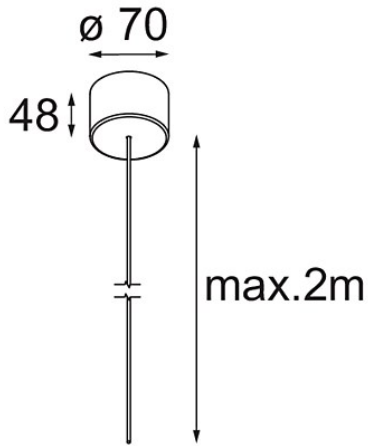

Date
Customer
Project
Type

*Power Feed Canopy Surface DE (Incl. Power Feed Cable 2000) Black Structure*

**Specifications**

Material	13720232
Lamp Included	No
Number of Light Sources	0
Electrical Class	III
IP Rating	20
Glow wire rating (°C)	960
Indoor/Outdoor	Indoor
Application	Ceiling
Mounting	Surface
Adjustability	Not Applicable
Primary Colour & Primary Finish	Black, Structure
Gross weight (g)	175.0