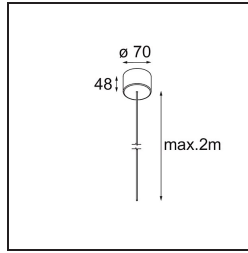

Date
Customer
Project
Type

*Power Feed Canopy Surface DE (Incl. Power Feed Cable 2000) Black Structure*

**Specifications**

Material	13720232
Lamp Included	No
Number of Light Sources	0
Electrical Class	III
IP Rating	20
Glow wire rating (°C)	960
Indoor/Outdoor	Indoor
Application	Ceiling
Mounting	Surface
Adjustability	Not Applicable
Primary Colour & Primary Finish	Black, Structure
Gross weight (g)	175.0