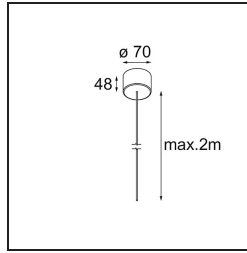

Power Feed Canopy Surface DE (Incl. Power Feed Cable 2000) Black Structure

Specifications

Material	13720232
Lamp Included	No
Number of Light Sources	0
Electrical Class	III
IP Rating	20
Glow wire rating (°C)	960
Indoor/Outdoor	Indoor
Application	Ceiling
Mounting	Surface
Adjustability	Not Applicable
Primary Colour & Primary Finish	Black, Structure
Gross weight (g)	175.0