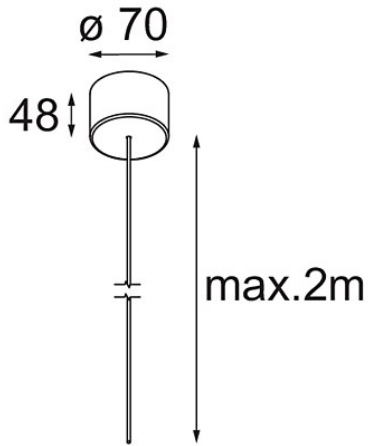

Date
Customer
Project
Type

Power Feed Canopy Surface DE (Incl. Power Feed Cable 2000) Black Structure

Specifications

Material	13720232
Lamp Included	No
Number of Light Sources	0
Electrical Class	III
IP Rating	20
Glow wire rating (°C)	960
Indoor/Outdoor	Indoor
Application	Ceiling
Mounting	Surface
Adjustability	Not Applicable
Primary Colour & Primary Finish	Black, Structure
Gross weight (g)	175.0