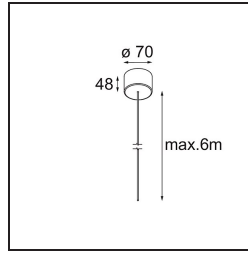

Power Feed Canopy Surface DE (Incl. Power Feed Cable 6000) White Structure

Specifications

Material	13720309
Lamp Included	No
Number of Light Sources	0
Electrical Class	III
IP Rating	20
Glow wire rating (°C)	960
Indoor/Outdoor	Indoor
Application	Ceiling
Mounting	Surface
Adjustability	Not Applicable
Primary Colour & Primary Finish	White, Structure
Gross weight (g)	245.0