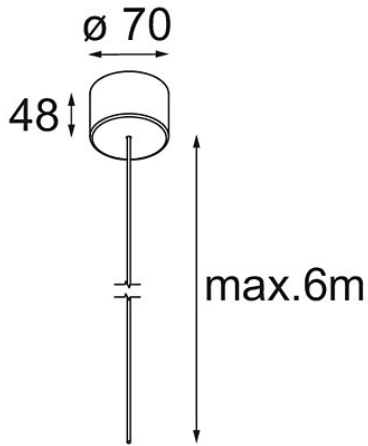

Date
Customer
Project
Type

Power Feed Canopy Surface DE (Incl. Power Feed Cable 6000) White Structure

Specifications

Material	13720309
Lamp Included	No
Number of Light Sources	0
Electrical Class	III
IP Rating	20
Glow wire rating (°C)	960
Indoor/Outdoor	Indoor
Application	Ceiling
Mounting	Surface
Adjustability	Not Applicable
Primary Colour & Primary Finish	White, Structure
Gross weight (g)	245.0