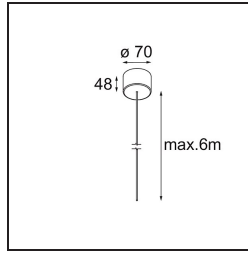

Date
Customer
Project
Type

Power Feed Canopy Surface DE (Incl. Power Feed Cable 6000) White Structure

Specifications

Material	13720309
Lamp Included	No
Number of Light Sources	0
Electrical Class	III
IP Rating	20
Glow wire rating (°C)	960
Indoor/Outdoor	Indoor
Application	Ceiling
Mounting	Surface
Adjustability	Not Applicable
Primary Colour & Primary Finish	White, Structure
Gross weight (g)	245.0