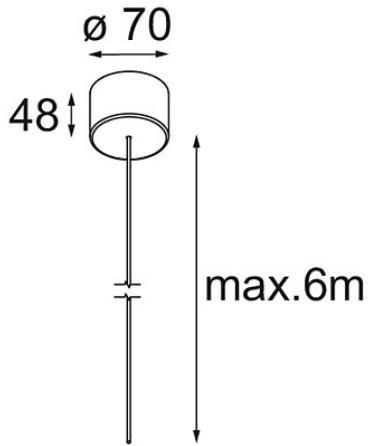

Power Feed Canopy Surface DE (Incl. Power Feed Cable 6000) White Structure

Specifications

Material	13720309
Lamp Included	No
Number of Light Sources	0
Electrical Class	III
IP Rating	20
Glow wire rating (°C)	960
Indoor/Outdoor	Indoor
Application	Ceiling
Mounting	Surface
Adjustability	Not Applicable
Primary Colour & Primary Finish	White, Structure
Gross weight (g)	245.0