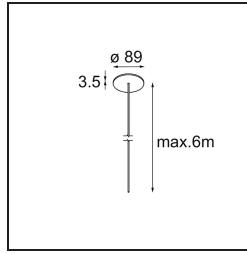

Date
Customer
Project
Type

Power Feed Canopy Recessed DE (Incl. Power Feed Cable 6000) Black Structure

Specifications

Material	13720132
Lamp Included	No
Number of Light Sources	0
Electrical Class	III
IP Rating	20
Glow wire rating (°C)	960
Indoor/Outdoor	Indoor
Application	Ceiling
Mounting	Recessed
Cut-out size (mm)	ø54
Mounting depth (mm)	70.0
Adjustability	Not Applicable
Primary Colour & Primary Finish	Black, Structure
Gross weight (g)	205.0