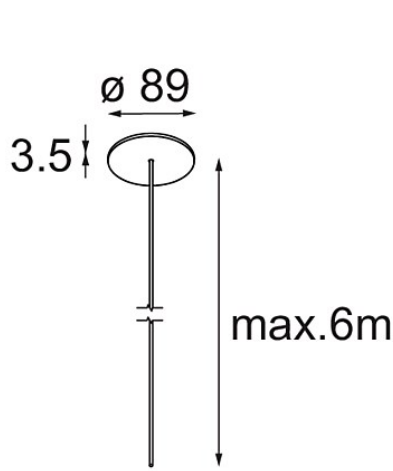

Date
Customer
Project
Type

Power Feed Canopy Recessed DE (Incl. Power Feed Cable 6000) Black Structure

Specifications

Material	13720132
Lamp Included	No
Number of Light Sources	0
Electrical Class	III
IP Rating	20
Glow wire rating (°C)	960
Indoor/Outdoor	Indoor
Application	Ceiling
Mounting	Recessed
Cut-out size (mm)	ø54
Mounting depth (mm)	70.0
Adjustability	Not Applicable
Primary Colour & Primary Finish	Black, Structure
Gross weight (g)	205.0