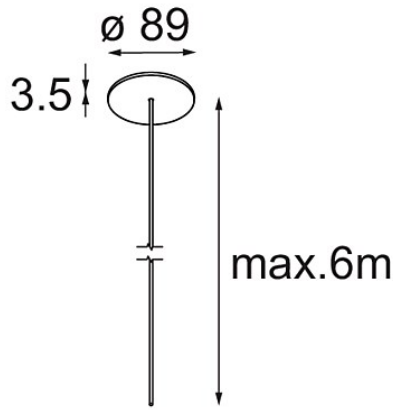

Date
Customer
Project
Type

Power Feed Canopy Recessed DE (Incl. Power Feed Cable 6000) Black Structure

Specifications

Material	13720132
Lamp Included	No
Number of Light Sources	0
Electrical Class	III
IP Rating	20
Glow wire rating (°C)	960
Indoor/Outdoor	Indoor
Application	Ceiling
Mounting	Recessed
Cut-out size (mm)	ø54
Mounting depth (mm)	70.0
Adjustability	Not Applicable
Primary Colour & Primary Finish	Black, Structure
Gross weight (g)	205.0