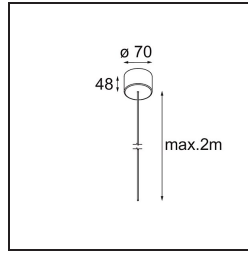

Date
Customer
Project
Type

Power Feed Canopy Surface DE (Incl. Power Feed Cable 2000) White Structure

Specifications

Material	13720209
Lamp Included	No
Number of Light Sources	0
Electrical Class	III
IP Rating	20
Glow wire rating (°C)	960
Indoor/Outdoor	Indoor
Application	Ceiling
Mounting	Surface
Adjustability	Not Applicable
Primary Colour & Primary Finish	White, Structure
Gross weight (g)	175.0