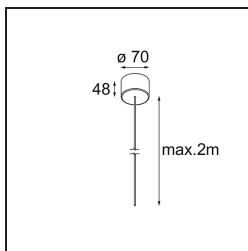

Power Feed Canopy Surface DE (Incl. Power Feed Cable 2000) White Structure

Specifications

Material	13720209
Lamp Included	No
Number of Light Sources	0
Electrical Class	III
IP Rating	20
Glow wire rating (°C)	960
Indoor/Outdoor	Indoor
Application	Ceiling
Mounting	Surface
Adjustability	Not Applicable
Primary Colour & Primary Finish	White, Structure
Gross weight (g)	175.0