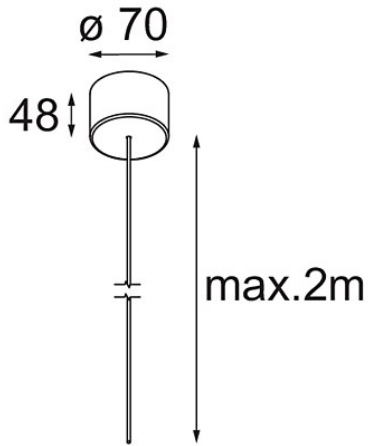

Date
Customer
Project
Type

Power Feed Canopy Surface DE (Incl. Power Feed Cable 2000) White Structure

Specifications

Material	13720209
Lamp Included	No
Number of Light Sources	0
Electrical Class	III
IP Rating	20
Glow wire rating (°C)	960
Indoor/Outdoor	Indoor
Application	Ceiling
Mounting	Surface
Adjustability	Not Applicable
Primary Colour & Primary Finish	White, Structure
Gross weight (g)	175.0