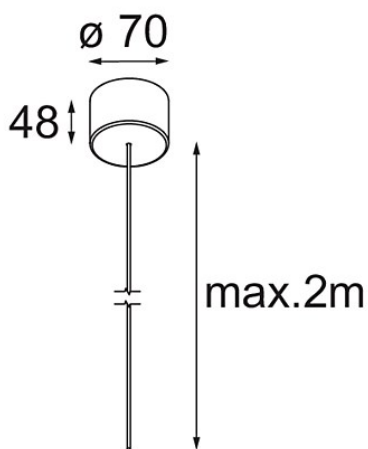

Power Feed Canopy Surface DE (Incl. Power Feed Cable 2000) White Structure

Specifications

Material	13720209
Lamp Included	No
Number of Light Sources	0
Electrical Class	III
IP Rating	20
Glow wire rating (°C)	960
Indoor/Outdoor	Indoor
Application	Ceiling
Mounting	Surface
Adjustability	Not Applicable
Primary Colour & Primary Finish	White, Structure
Gross weight (g)	175.0