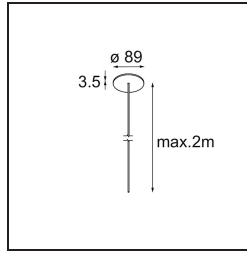

Date
Customer
Project
Type

Power Feed Canopy Recessed DE (Incl. Power Feed Cable 2000) Black Structure

Specifications

Material	13720032
Lamp Included	No
Number of Light Sources	0
Electrical Class	III
IP Rating	20
Glow wire rating (°C)	960
Indoor/Outdoor	Indoor
Application	Ceiling
Mounting	Recessed
Cut-out size (mm)	ø54
Mounting depth (mm)	70.0
Adjustability	Not Applicable
Primary Colour & Primary Finish	Black, Structure
Gross weight (g)	135.0