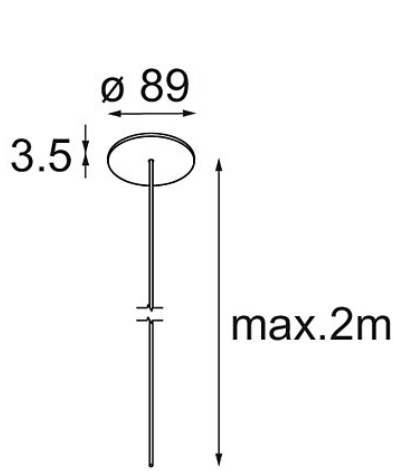

Date
Customer
Project
Type

Power Feed Canopy Recessed DE (Incl. Power Feed Cable 2000) Black Structure

Specifications

Material	13720032
Lamp Included	No
Number of Light Sources	0
Electrical Class	III
IP Rating	20
Glow wire rating (°C)	960
Indoor/Outdoor	Indoor
Application	Ceiling
Mounting	Recessed
Cut-out size (mm)	ø54
Mounting depth (mm)	70.0
Adjustability	Not Applicable
Primary Colour & Primary Finish	Black, Structure
Gross weight (g)	135.0