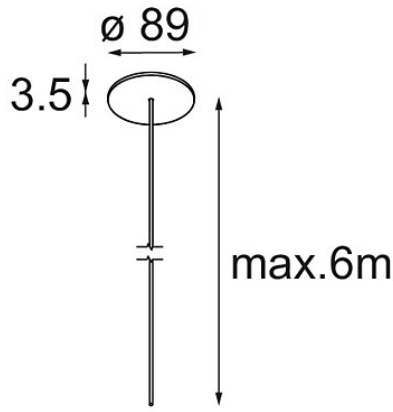

Date
Customer
Project
Type

Power Feed Canopy Recessed DE (Incl. Power Feed Cable 6000) White Structure

Specifications

Material	13720109
Lamp Included	No
Number of Light Sources	0
Electrical Class	III
IP Rating	20
Glow wire rating (°C)	960
Indoor/Outdoor	Indoor
Application	Ceiling
Mounting	Recessed
Cut-out size (mm)	ø54
Mounting depth (mm)	70.0
Adjustability	Not Applicable
Primary Colour & Primary Finish	White, Structure
Gross weight (g)	205.0