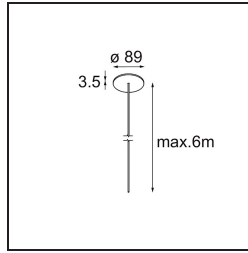

Date
Customer
Project
Type

Power Feed Canopy Recessed DE (Incl. Power Feed Cable 6000) White Structure

Specifications

Material	13720109
Lamp Included	No
Number of Light Sources	0
Electrical Class	III
IP Rating	20
Glow wire rating (°C)	960
Indoor/Outdoor	Indoor
Application	Ceiling
Mounting	Recessed
Cut-out size (mm)	ø54
Mounting depth (mm)	70.0
Adjustability	Not Applicable
Primary Colour & Primary Finish	White, Structure
Gross weight (g)	205.0