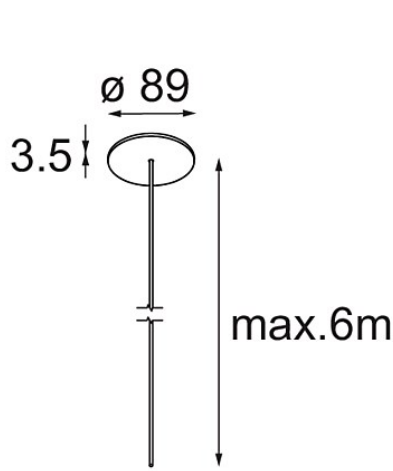

Date
Customer
Project
Type

Power Feed Canopy Recessed DE (Incl. Power Feed Cable 6000) White Structure

Specifications

Material	13720109
Lamp Included	No
Number of Light Sources	0
Electrical Class	III
IP Rating	20
Glow wire rating (°C)	960
Indoor/Outdoor	Indoor
Application	Ceiling
Mounting	Recessed
Cut-out size (mm)	ø54
Mounting depth (mm)	70.0
Adjustability	Not Applicable
Primary Colour & Primary Finish	White, Structure
Gross weight (g)	205.0