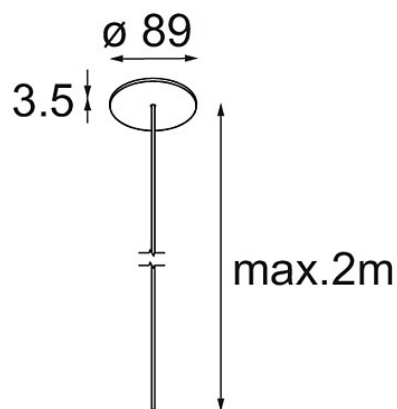

Power Feed Canopy Recessed DE (Incl. Power Feed Cable 2000) White Structure

Specifications

Material	13720009
Lamp Included	No
Number of Light Sources	0
Electrical Class	III
IP Rating	20
Glow wire rating (°C)	960
Indoor/Outdoor	Indoor
Application	Ceiling
Mounting	Recessed
Cut-out size (mm)	ø54
Mounting depth (mm)	70.0
Adjustability	Not Applicable
Primary Colour & Primary Finish	White, Structure
Gross weight (g)	135.0