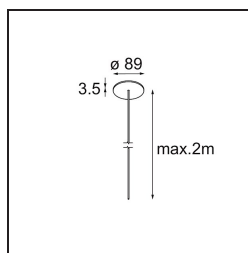

Power Feed Canopy Recessed DE (Incl. Power Feed Cable 2000) White Structure

Specifications

Material	13720009
Lamp Included	No
Number of Light Sources	0
Electrical Class	III
IP Rating	20
Glow wire rating (°C)	960
Indoor/Outdoor	Indoor
Application	Ceiling
Mounting	Recessed
Cut-out size (mm)	ø54
Mounting depth (mm)	70.0
Adjustability	Not Applicable
Primary Colour & Primary Finish	White, Structure
Gross weight (g)	135.0