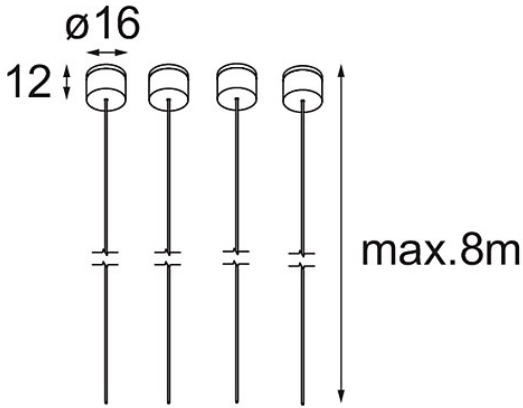

Date _____
Customer _____
Project _____
Type _____

Suspension 8000 Geometry 672x672/672x1288 (4) White Structure

Specifications

Material	11061109
Number of Light Sources	0
IP Rating	20
Indoor/Outdoor	Indoor
Application	Ceiling
Primary Colour & Primary Finish	White, Structure
Gross weight (g)	99.0