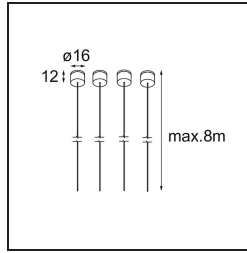

Date _____
Customer _____
Project _____
Type _____

Suspension 8000 Geometry 672x672/672x1288 (4) White Structure

Specifications

Material	11061109
Number of Light Sources	0
IP Rating	20
Indoor/Outdoor	Indoor
Application	Ceiling
Primary Colour & Primary Finish	White, Structure
Gross weight (g)	99.0