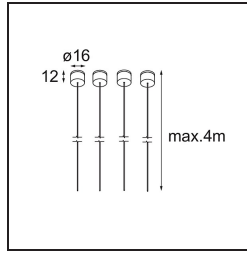

Date _____
Customer _____
Project _____
Type _____

Suspension 4000 Geometry 672x672/672x1288 (4) White Structure

Specifications

Material	11061009
Number of Light Sources	0
IP Rating	20
Indoor/Outdoor	Indoor
Application	Ceiling
Primary Colour & Primary Finish	White, Structure
Gross weight (g)	79.0