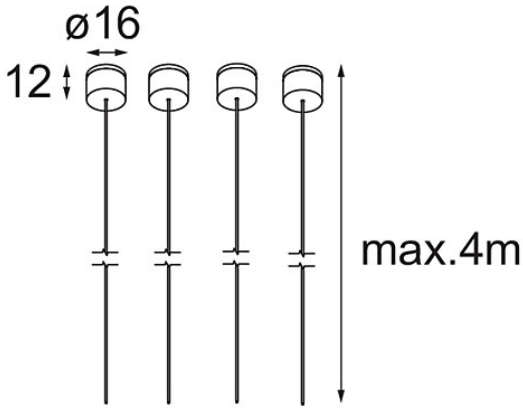

Date _____
Customer _____
Project _____
Type _____

Suspension 4000 Geometry 672x672/672x1288 (4) White Structure

Specifications

Material	11061009
Number of Light Sources	0
IP Rating	20
Indoor/Outdoor	Indoor
Application	Ceiling
Primary Colour & Primary Finish	White, Structure
Gross weight (g)	79.0