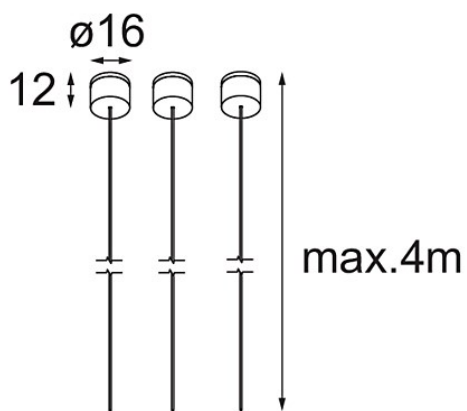

*Suspension 4000 Geometry 672 (3) Black Structure*

**Specifications**

Material	11060832
Number of Light Sources	0
IP Rating	20
Indoor/Outdoor	Indoor
Application	Ceiling
Primary Colour & Primary Finish	Black, Structure
Gross weight (g)	61.0