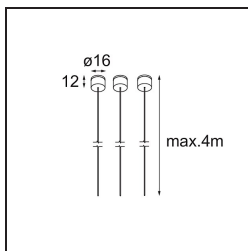

*Suspension 4000 Geometry 672 (3) Black Structure*

**Specifications**

Material	11060832
Number of Light Sources	0
IP Rating	20
Indoor/Outdoor	Indoor
Application	Ceiling
Primary Colour & Primary Finish	Black, Structure
Gross weight (g)	61.0