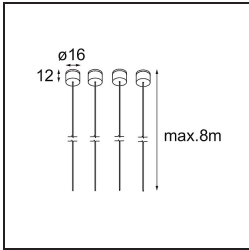

Date
Customer
Project
Type

Geometry Suspended Adjustable 672x1288 2x LED 3000K DE White Structure - Silver Chrome

Geometry is a pendant luminaire that offers general lighting. Its light panel can pivot 360° around an axis, hidden by a frame that's either circular or square. The beauty of this full rotation is that you can go from direct to indirect light in one single flip. A rectangular frame holding two panels will please those who long for twinning with light. Enjoy the impossible lightness of Geometry!

Specifications

Material	13750263
Light Source Type	LED
LED Type	GEOMETRY 24V LED DISC 2X
LED technology	LED flexible PCB
CRI	Min. 90
Colour Temperature	3000K
Lifetime	L80B10 @50,000 Hours
Number of Light Sources	2
CIE flux code	47 79 95 100 100
Binning (SDCM)	3
Light Direction	Up, Down
Optic	Optic foil
Measured beam angle (°)	112.0
Input Voltage	24Vdc
Electrical Class	III
IP Rating	20
Glow wire rating (°C)	650
Indoor/Outdoor	Indoor
Application	Ceiling
Mounting	Suspended
Distance to Lighted Object (m)	0,1
Primary Colour & Primary Finish	White, Structure
Secondary Colour & Secondary Finish	Silver, Chrome
Gross weight (g)	22500.0
Luminous flux per lamp (lm)	4634
Efficacy (lm/W)	110
Glare rating	20

Light distribution & beam diagram

Installation Accessories

- **11061032** Suspension 4000 Geometry 672x672/672x1288 (4) Black Structure
- **11061009** Suspension 4000 Geometry 672x672/672x1288 (4) White Structure

- **11061132** Suspension 8000 Geometry 672x672/672x1288 (4) Black Structure
- **11061109** Suspension 8000 Geometry 672x672/672x1288 (4) White Structure

- **13720009** Power Feed Canopy Recessed DE (Incl. Power Feed Cable 2000) White Structure
- **13720032** Power Feed Canopy Recessed DE (Incl. Power Feed Cable 2000) Black Structure