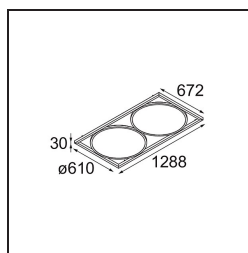

Date
Customer
Project
Type

Geometry Suspended Adjustable 672x1288 2x LED 3000K DE White Structure - Silver Chrome

Geometry is a pendant luminaire that offers general lighting. Its light panel can pivot 360° around an axis, hidden by a frame that's either circular or square. The beauty of this full rotation is that you can go from direct to indirect light in one single flip. A rectangular frame holding two panels will please those who long for twinning with light. Enjoy the impossible lightness of Geometry!

Specifications

Material	13750263
Light Source Type	LED
LED Type	GEOMETRY 24V LED DISC 2X
LED technology	LED flexible PCB
CRI	Min. 90
Colour Temperature	3000K
Lifetime	L80B10 @50,000 Hours
Number of Light Sources	2
CIE flux code	47 79 95 100 100
Binning (SDCM)	3
Light Direction	Up, Down
Optic	Optic foil
Measured beam angle (°)	112.0
Input Voltage	24Vdc
Electrical Class	III
IP Rating	20
Glow wire rating (°C)	650
Indoor/Outdoor	Indoor
Application	Ceiling
Mounting	Suspended
Distance to Lighted Object (m)	0,1
Primary Colour & Primary Finish	White, Structure
Secondary Colour & Secondary Finish	Silver, Chrome
Gross weight (g)	22500.0
Luminous flux per lamp (lm)	4634
Efficacy (lm/W)	110
Glare rating	20

Light distribution & beam diagram

Installation Accessories

- **11061032** Suspension 4000 Geometry 672x672/672x1288 (4) Black Structure
- **11061009** Suspension 4000 Geometry 672x672/672x1288 (4) White Structure

- **11061132** Suspension 8000 Geometry 672x672/672x1288 (4) Black Structure
- **11061109** Suspension 8000 Geometry 672x672/672x1288 (4) White Structure

- **13720009** Power Feed Canopy Recessed DE (Incl. Power Feed Cable 2000) White Structure
- **13720032** Power Feed Canopy Recessed DE (Incl. Power Feed Cable 2000) Black Structure