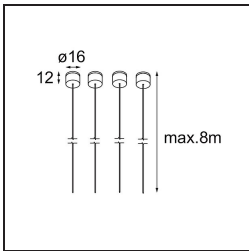

Date
Customer
Project
Type

Geometry Suspended Adjustable 672x1288 2x LED 3000K DE White Structure - Silver Chrome

Specifications

Material	13750263
Light Source Type	LED
LED Type	GEOMETRY 24V LED DISC
LED technology	LED flexible PCB
CRI	Min. 90
Colour Temperature	3000K
Lifetime	L80B10 @50,000 Hours
Number of Light Sources	2
CIE flux code	47 79 95 100 100
Binning (SDCM)	3
Light Direction	Up, Down
Optic	Optic foil
Measured beam angle (°)	112.0
Input Voltage	24Vdc
Electrical Class	III
IP Rating	20
Glow wire rating (°C)	650
Indoor/Outdoor	Indoor
Application	Ceiling
Mounting	Suspended
Distance to Lighted Object (m)	0,1
Primary Colour & Primary Finish	White, Structure
Secondary Colour & Secondary Finish	Silver, Chrome
Gross weight (g)	22500.0
Delivered lumens (lm)	2317
Efficacy (lm/W)	110
Glare rating	20

TM30 & CRI diagram

Light distribution & beam diagram

Installation Accessories

- **11061032** Suspension 4000 Geometry 672x672/672x1288 (4) Black Structure
- **11061009** Suspension 4000 Geometry 672x672/672x1288 (4) White Structure

- **11061132** Suspension 8000 Geometry 672x672/672x1288 (4) Black Structure
- **11061109** Suspension 8000 Geometry 672x672/672x1288 (4) White Structure

- **13720009** Power Feed Canopy Recessed DE (Incl. Power Feed Cable 2000) White Structure
- **13720032** Power Feed Canopy Recessed DE (Incl. Power Feed Cable 2000) Black Structure