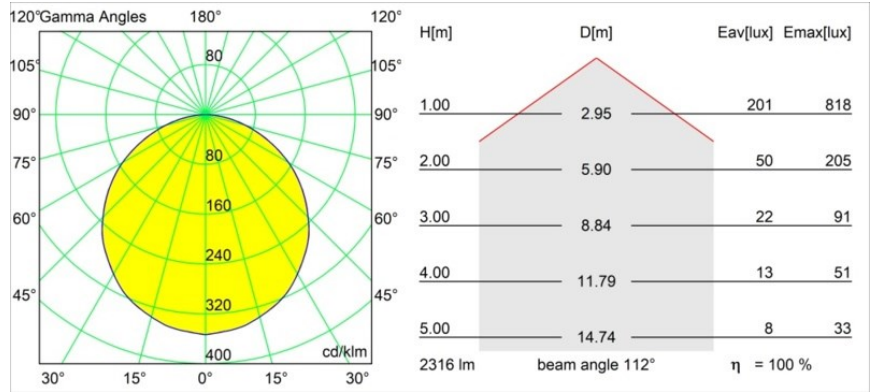

Light distribution & beam diagram