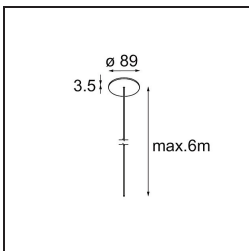

Specifications

Material	13750263
Light Source Type	LED
LED Type	GEOMETRY 24V LED DISC
LED technology	LED flexible PCB
CRI	Min. 90
Colour Temperature	3000K
Lifetime	L80B10 @50,000 Hours
Number of Light Sources	2
CIE flux code	47 79 95 100 100
Binning (SDCM)	3
Light Direction	Up, Down
Optic	Optic foil
Measured beam angle (°)	112.0
Input Voltage	24Vdc
Electrical Class	III
IP Rating	20
Glow wire rating (°C)	650
Indoor/Outdoor	Indoor
Application	Ceiling
Mounting	Suspended
Distance to Lighted Object (m)	0,1
Primary Colour & Primary Finish	White, Structure
Secondary Colour & Secondary Finish	Silver, Chrome
Gross weight (g)	22500.0
Delivered lumens (lm)	2317
Efficacy (lm/W)	110
Glare rating	20

TM30 & CRI diagram

Light distribution & beam diagram

Diagrams

Installation Accessories

- **11061032** Suspension 4000 Geometry 672x672/672x1288 (4) Black Structure
- **11061009** Suspension 4000 Geometry 672x672/672x1288 (4) White Structure

- **11061132** Suspension 8000 Geometry 672x672/672x1288 (4) Black Structure
- **11061109** Suspension 8000 Geometry 672x672/672x1288 (4) White Structure

- **13720009** Power Feed Canopy Recessed DE (Incl. Power Feed Cable 2000) White Structure
- **13720032** Power Feed Canopy Recessed DE (Incl. Power Feed Cable 2000) Black Structure