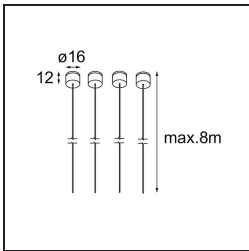

Specifications

Material	13750263
Light Source Type	LED
LED Type	GEOMETRY 24V LED DISC
LED technology	LED flexible PCB
CRI	Min. 90
Colour Temperature	3000K
Lifetime	L80B10 @50,000 Hours
Number of Light Sources	2
CIE flux code	47 79 95 100 100
Binning (SDCM)	3
Light Direction	Up, Down
Optic	Optic foil
Measured beam angle (°)	112.0
Input Voltage	24Vdc
Electrical Class	III
IP Rating	20
Glow wire rating (°C)	650
Indoor/Outdoor	Indoor
Application	Ceiling
Mounting	Suspended
Distance to Lighted Object (m)	0,1
Primary Colour & Primary Finish	White, Structure
Secondary Colour & Secondary Finish	Silver, Chrome
Gross weight (g)	22500.0
Delivered lumens (lm)	2317
Efficacy (lm/W)	110
Glare rating	20

TM30 & CRI diagram

Light distribution & beam diagram

Diagrams

Installation Accessories

- **11061032** Suspension 4000 Geometry 672x672/672x1288 (4) Black Structure
- **11061009** Suspension 4000 Geometry 672x672/672x1288 (4) White Structure

- **11061132** Suspension 8000 Geometry 672x672/672x1288 (4) Black Structure
- **11061109** Suspension 8000 Geometry 672x672/672x1288 (4) White Structure

- **13720009** Power Feed Canopy Recessed DE (Incl. Power Feed Cable 2000) White Structure
- **13720032** Power Feed Canopy Recessed DE (Incl. Power Feed Cable 2000) Black Structure