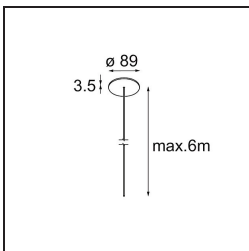

Date
Customer
Project
Type

Geometry Suspended Adjustable 672x1288 2x LED 3000K DE White Structure - Silver Chrome

Specifications

Material	13750263
Light Source Type	LED
LED Type	GEOMETRY 24V LED DISC
LED technology	LED flexible PCB
CRI	Min. 90
Colour Temperature	3000K
Lifetime	L80B10 @50,000 Hours
Number of Light Sources	2
CIE flux code	47 79 95 100 100
Binning (SDCM)	3
Light Direction	Up, Down
Optic	Optic foil
Measured beam angle (°)	112.0
Input Voltage	24Vdc
Electrical Class	III
IP Rating	20
Glow wire rating (°C)	650
Indoor/Outdoor	Indoor
Application	Ceiling
Mounting	Suspended
Distance to Lighted Object (m)	0,1
Primary Colour & Primary Finish	White, Structure
Secondary Colour & Secondary Finish	Silver, Chrome
Gross weight (g)	22500.0
Delivered lumens (lm)	2317
Efficacy (lm/W)	110
Glare rating	20

TM30 & CRI diagram

Light distribution & beam diagram

Installation Accessories

- **11061032** Suspension 4000 Geometry 672x672/672x1288 (4) Black Structure
- **11061009** Suspension 4000 Geometry 672x672/672x1288 (4) White Structure

- **11061132** Suspension 8000 Geometry 672x672/672x1288 (4) Black Structure
- **11061109** Suspension 8000 Geometry 672x672/672x1288 (4) White Structure

- **13720009** Power Feed Canopy Recessed DE (Incl. Power Feed Cable 2000) White Structure
- **13720032** Power Feed Canopy Recessed DE (Incl. Power Feed Cable 2000) Black Structure