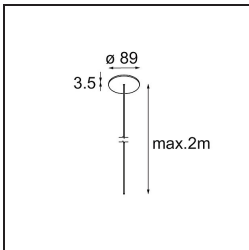

Specifications

Material	13750263
Light Source Type	LED
LED Type	GEOMETRY 24V LED DISC
LED technology	LED flexible PCB
CRI	Min. 90
Colour Temperature	3000K
Lifetime	L80B10 @50,000 Hours
Number of Light Sources	2
CIE flux code	47 79 95 100 100
Binning (SDCM)	3
Light Direction	Up, Down
Optic	Optic foil
Measured beam angle (°)	112.0
Input Voltage	24Vdc
Electrical Class	III
IP Rating	20
Glow wire rating (°C)	650
Indoor/Outdoor	Indoor
Application	Ceiling
Mounting	Suspended
Distance to Lighted Object (m)	0,1
Primary Colour & Primary Finish	White, Structure
Secondary Colour & Secondary Finish	Silver, Chrome
Gross weight (g)	22500.0
Delivered lumens (lm)	2317
Efficacy (lm/W)	110
Glare rating	20

TM30 & CRI diagram

Light distribution & beam diagram

Diagrams

Installation Accessories

- **11061032** Suspension 4000 Geometry 672x672/672x1288 (4) Black Structure
- **11061009** Suspension 4000 Geometry 672x672/672x1288 (4) White Structure

- **11061132** Suspension 8000 Geometry 672x672/672x1288 (4) Black Structure
- **11061109** Suspension 8000 Geometry 672x672/672x1288 (4) White Structure

- **13720009** Power Feed Canopy Recessed DE (Incl. Power Feed Cable 2000) White Structure
- **13720032** Power Feed Canopy Recessed DE (Incl. Power Feed Cable 2000) Black Structure