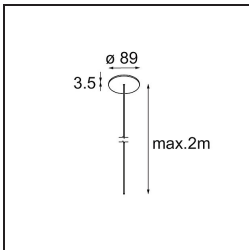

Date
Customer
Project
Type

Geometry Suspended Adjustable 672x1288 2x LED 3000K DE White Structure - Silver Chrome

Specifications

Material	13750263
Light Source Type	LED
LED Type	GEOMETRY 24V LED DISC
LED technology	LED flexible PCB
CRI	Min. 90
Colour Temperature	3000K
Lifetime	L80B10 @50,000 Hours
Number of Light Sources	2
CIE flux code	47 79 95 100 100
Binning (SDCM)	3
Light Direction	Up, Down
Optic	Optic foil
Measured beam angle (°)	112.0
Input Voltage	24Vdc
Electrical Class	III
IP Rating	20
Glow wire rating (°C)	650
Indoor/Outdoor	Indoor
Application	Ceiling
Mounting	Suspended
Distance to Lighted Object (m)	0,1
Primary Colour & Primary Finish	White, Structure
Secondary Colour & Secondary Finish	Silver, Chrome
Gross weight (g)	22500.0
Delivered lumens (lm)	2317
Efficacy (lm/W)	110
Glare rating	20

TM30 & CRI diagram

Light distribution & beam diagram

Installation Accessories

- **11061032** Suspension 4000 Geometry 672x672/672x1288 (4) Black Structure
- **11061009** Suspension 4000 Geometry 672x672/672x1288 (4) White Structure

- **11061132** Suspension 8000 Geometry 672x672/672x1288 (4) Black Structure
- **11061109** Suspension 8000 Geometry 672x672/672x1288 (4) White Structure

- **13720009** Power Feed Canopy Recessed DE (Incl. Power Feed Cable 2000) White Structure
- **13720032** Power Feed Canopy Recessed DE (Incl. Power Feed Cable 2000) Black Structure