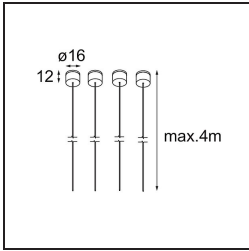

Specifications

Material	13750263
Light Source Type	LED
LED Type	GEOMETRY 24V LED DISC
LED technology	LED flexible PCB
CRI	Min. 90
Colour Temperature	3000K
Lifetime	L80B10 @50,000 Hours
Number of Light Sources	2
CIE flux code	47 79 95 100 100
Binning (SDCM)	3
Light Direction	Up, Down
Optic	Optic foil
Measured beam angle (°)	112.0
Input Voltage	24Vdc
Electrical Class	III
IP Rating	20
Glow wire rating (°C)	650
Indoor/Outdoor	Indoor
Application	Ceiling
Mounting	Suspended
Distance to Lighted Object (m)	0,1
Primary Colour & Primary Finish	White, Structure
Secondary Colour & Secondary Finish	Silver, Chrome
Gross weight (g)	22500.0
Delivered lumens (lm)	2317
Efficacy (lm/W)	110
Glare rating	20

TM30 & CRI diagram

Light distribution & beam diagram

Diagrams

Installation Accessories

- **11061032** Suspension 4000 Geometry 672x672/672x1288 (4) Black Structure
- **11061009** Suspension 4000 Geometry 672x672/672x1288 (4) White Structure

- **11061132** Suspension 8000 Geometry 672x672/672x1288 (4) Black Structure
- **11061109** Suspension 8000 Geometry 672x672/672x1288 (4) White Structure

- **13720009** Power Feed Canopy Recessed DE (Incl. Power Feed Cable 2000) White Structure
- **13720032** Power Feed Canopy Recessed DE (Incl. Power Feed Cable 2000) Black Structure