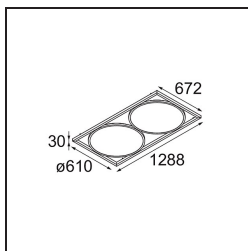

Date
Customer
Project
Type

Geometry Suspended Adjustable 672x1288 2x LED 3000K DE White Structure - Silver Chrome

Specifications

Material	13750263
Light Source Type	LED
LED Type	GEOMETRY 24V LED DISC 2X
LED technology	LED flexible PCB
CRI	Min. 90
Colour Temperature	3000K
Lifetime	L80B10 @50,000 Hours
Number of Light Sources	2
CIE flux code	47 79 95 100 100
Binning (SDCM)	3
Light Direction	Up, Down
Optic	Optic foil
Measured beam angle (°)	112.0
Input Voltage	24Vdc
Electrical Class	III
IP Rating	20
Glow wire rating (°C)	650
Indoor/Outdoor	Indoor
Application	Ceiling
Mounting	Suspended
Distance to Lighted Object (m)	0,1
Primary Colour & Primary Finish	White, Structure
Secondary Colour & Secondary Finish	Silver, Chrome
Gross weight (g)	22500.0
Luminous flux per lamp (lm)	4634
Efficacy (lm/W)	110
Glare rating	20

Geometry is a pendant luminaire that offers general lighting. Its light panel can pivot 360° around an axis, hidden by a frame that's either circular or square. The beauty of this full rotation is that you can go from direct to indirect light in one single flip. A rectangular frame holding two panels will please those who long for twinning with light. Enjoy the impossible lightness of Geometry!

Light distribution & beam diagram

Installation Accessories

- **11061032** Suspension 4000 Geometry 672x672/672x1288 (4) Black Structure
- **11061009** Suspension 4000 Geometry 672x672/672x1288 (4) White Structure

- **11061132** Suspension 8000 Geometry 672x672/672x1288 (4) Black Structure
- **11061109** Suspension 8000 Geometry 672x672/672x1288 (4) White Structure

- **13720009** Power Feed Canopy Recessed DE (Incl. Power Feed Cable 2000) White Structure
- **13720032** Power Feed Canopy Recessed DE (Incl. Power Feed Cable 2000) Black Structure