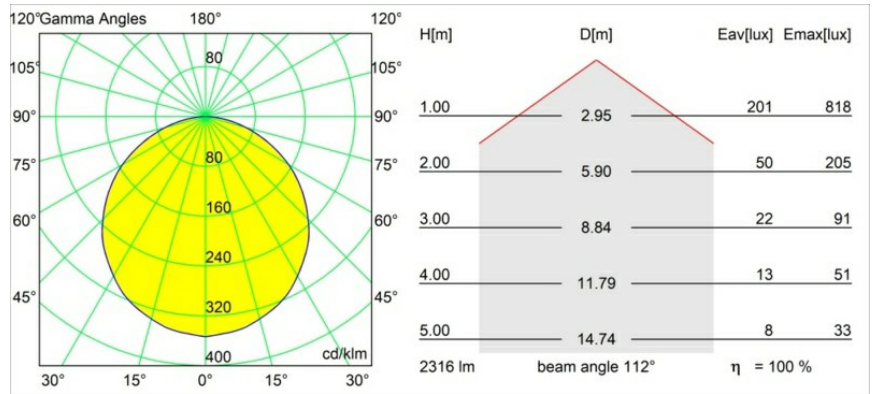

Light distribution & beam diagram