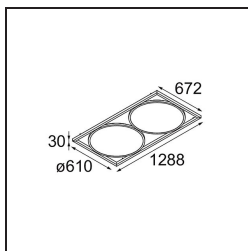

Date
Customer
Project
Type

Geometry Suspended Adjustable 672x1288 2x LED 3000K DE White Structure - Silver Chrome

Specifications

Material	13750263
Light Source Type	LED
LED Type	GEOMETRY 24V LED DISC
LED technology	LED flexible PCB
CRI	Min. 90
Colour Temperature	3000K
Lifetime	L80B10 @50,000 Hours
Number of Light Sources	2
CIE flux code	47 79 95 100 100
Binning (SDCM)	3
Light Direction	Up, Down
Optic	Optic foil
Measured beam angle (°)	112.0
Input Voltage	24Vdc
Electrical Class	III
IP Rating	20
Glow wire rating (°C)	650
Indoor/Outdoor	Indoor
Application	Ceiling
Mounting	Suspended
Distance to Lighted Object (m)	0,1
Primary Colour & Primary Finish	White, Structure
Secondary Colour & Secondary Finish	Silver, Chrome
Gross weight (g)	22500.0
Delivered lumens (lm)	2317
Efficacy (lm/W)	110
Glare rating	20

Geometry is a pendant luminaire that offers general lighting. Its light panel can pivot 360° around an axis, hidden by a frame that's either circular or square. The beauty of this full rotation is that you can go from direct to indirect light in one single flip. A rectangular frame holding two panels will please those who long for twinning with light. Enjoy the impossible lightness of Geometry!

- **11061132** Suspension 8000 Geometry 672x672/672x1288 (4) Black Structure
- **11061109** Suspension 8000 Geometry 672x672/672x1288 (4) White Structure

- **13720009** Power Feed Canopy Recessed DE (Incl. Power Feed Cable 2000) White Structure
- **13720032** Power Feed Canopy Recessed DE (Incl. Power Feed Cable 2000) Black Structure

- **13720309** Power Feed Canopy Surface DE (Incl. Power Feed Cable 6000) White Structure
- **13720332** Power Feed Canopy Surface DE (Incl. Power Feed Cable 6000) Black Structure

- **13750000** Connection Mechanical Geometry