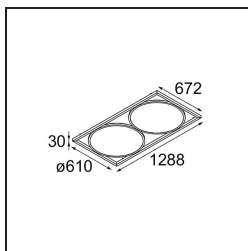


 Date

 Customer

 Project

 Type

Geometry Suspended Adjustable 672x1288 2x LED 3000K DE White Structure - Silver Chrome

Geometry is a pendant luminaire that offers general lighting. Its light panel can pivot 360° around an axis, hidden by a frame that's either circular or square. The beauty of this full rotation is that you can go from direct to indirect light in one single flip. A rectangular frame holding two panels will please those who long for twinning with light. Enjoy the impossible lightness of Geometry!

Specifications

Material	13750263
Light Source Type	LED
LED Type	GEOMETRY 24V LED DISC
LED technology	LED flexible PCB
CRI	Min. 90
Colour Temperature	3000K
Lifetime	L80B10 @50,000 Hours
Number of Light Sources	2
CIE flux code	47 79 95 100 100
Binning (SDCM)	3
Light Direction	Up, Down
Optic	Optic foil
Measured beam angle (°)	112.0
Input Voltage	24Vdc
Electrical Class	III
IP Rating	20
Glow wire rating (°C)	650
Indoor/Outdoor	Indoor
Application	Ceiling
Mounting	Suspended
Distance to Lighted Object (m)	0,1
Primary Colour & Primary Finish	White, Structure
Secondary Colour & Secondary Finish	Silver, Chrome
Gross weight (g)	22500.0
Delivered lumens (lm)	2317
Efficacy (lm/W)	110
Glare rating	20

TM30 & CRI diagram

Light distribution & beam diagram

Diagrams

Installation Accessories

- **11061032** Suspension 4000 Geometry 672x672/672x1288 (4) Black Structure
- **11061009** Suspension 4000 Geometry 672x672/672x1288 (4) White Structure

- **11061132** Suspension 8000 Geometry 672x672/672x1288 (4) Black Structure
- **11061109** Suspension 8000 Geometry 672x672/672x1288 (4) White Structure

- **13720009** Power Feed Canopy Recessed DE (Incl. Power Feed Cable 2000) White Structure
- **13720032** Power Feed Canopy Recessed DE (Incl. Power Feed Cable 2000) Black Structure