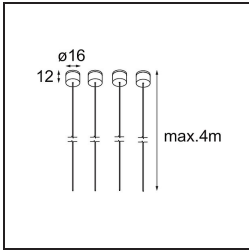

Date
Customer
Project
Type

Geometry Suspended Adjustable 672x1288 2x LED 3000K DE White Structure - Silver Chrome

Specifications

Material	13750263
Light Source Type	LED
LED Type	GEOMETRY 24V LED DISC
LED technology	LED flexible PCB
CRI	Min. 90
Colour Temperature	3000K
Lifetime	L80B10 @50,000 Hours
Number of Light Sources	2
CIE flux code	47 79 95 100 100
Binning (SDCM)	3
Light Direction	Up, Down
Optic	Optic foil
Measured beam angle (°)	112.0
Input Voltage	24Vdc
Electrical Class	III
IP Rating	20
Glow wire rating (°C)	650
Indoor/Outdoor	Indoor
Application	Ceiling
Mounting	Suspended
Distance to Lighted Object (m)	0,1
Primary Colour & Primary Finish	White, Structure
Secondary Colour & Secondary Finish	Silver, Chrome
Gross weight (g)	22500.0
Delivered lumens (lm)	2317
Efficacy (lm/W)	110
Glare rating	20

Geometry is a pendant luminaire that offers general lighting. Its light panel can pivot 360° around an axis, hidden by a frame that's either circular or square. The beauty of this full rotation is that you can go from direct to indirect light in one single flip. A rectangular frame holding two panels will please those who long for twinning with light. Enjoy the impossible lightness of Geometry!

TM30 & CRI diagram

Light distribution & beam diagram

Installation Accessories

- **11061032** Suspension 4000 Geometry 672x672/672x1288 (4) Black Structure
- **11061009** Suspension 4000 Geometry 672x672/672x1288 (4) White Structure

- **11061132** Suspension 8000 Geometry 672x672/672x1288 (4) Black Structure
- **11061109** Suspension 8000 Geometry 672x672/672x1288 (4) White Structure

- **13720009** Power Feed Canopy Recessed DE (Incl. Power Feed Cable 2000) White Structure
- **13720032** Power Feed Canopy Recessed DE (Incl. Power Feed Cable 2000) Black Structure