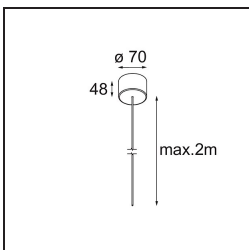

- **13720209** Power Feed Canopy Surface DE (Incl. Power Feed Cable 2000) White Structure
- **13720232** Power Feed Canopy Surface DE (Incl. Power Feed Cable 2000) Black Structure