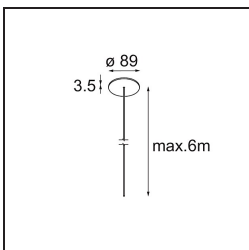

Date
Customer
Project
Type

Geometry Suspended Adjustable 672x1288 2x LED 3000K DE Black Structure - Black Structure

Specifications

Material	13750256
Light Source Type	LED
LED Type	GEOMETRY 24V LED DISC 2X
LED technology	LED flexible PCB
CRI	Min. 90
Colour Temperature	3000K
Lifetime	L80B10 @50,000 Hours
Number of Light Sources	2
CIE flux code	47 78 95 100 100
Binning (SDCM)	3
Light Direction	Up, Down
Optic	Optic foil
Measured beam angle (°)	112.0
Input Voltage	24Vdc
Electrical Class	III
IP Rating	20
Glow wire rating (°C)	650
Indoor/Outdoor	Indoor
Application	Ceiling
Mounting	Suspended
Distance to Lighted Object (m)	0,1
Primary Colour & Primary Finish	Black, Structure
Secondary Colour & Secondary Finish	Black, Structure
Gross weight (g)	21100.0
Luminous flux per lamp (lm)	4036
Efficacy (lm/W)	96
Glare rating	20

Light distribution & beam diagram

Installation Accessories

- **11061032** Suspension 4000 Geometry 672x672/672x1288 (4) Black Structure
- **11061009** Suspension 4000 Geometry 672x672/672x1288 (4) White Structure

- **11061132** Suspension 8000 Geometry 672x672/672x1288 (4) Black Structure
- **11061109** Suspension 8000 Geometry 672x672/672x1288 (4) White Structure

- **13720009** Power Feed Canopy Recessed DE (Incl. Power Feed Cable 2000) White Structure
- **13720032** Power Feed Canopy Recessed DE (Incl. Power Feed Cable 2000) Black Structure