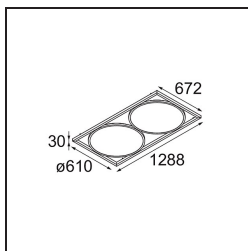

Date
Customer
Project
Type

Geometry Suspended Adjustable 672x1288 2x LED 3000K DE Black Structure - Black Structure

Specifications

Material	13750256
Light Source Type	LED
LED Type	GEOMETRY 24V LED DISC 2X
LED technology	LED flexible PCB
CRI	Min. 90
Colour Temperature	3000K
Lifetime	L80B10 @50,000 Hours
Number of Light Sources	2
CIE flux code	47 78 95 100 100
Binning (SDCM)	3
Light Direction	Up, Down
Optic	Optic foil
Measured beam angle (°)	112.0
Input Voltage	24Vdc
Electrical Class	III
IP Rating	20
Glow wire rating (°C)	650
Indoor/Outdoor	Indoor
Application	Ceiling
Mounting	Suspended
Distance to Lighted Object (m)	0,1
Primary Colour & Primary Finish	Black, Structure
Secondary Colour & Secondary Finish	Black, Structure
Gross weight (g)	21100.0
Luminous flux per lamp (lm)	4036
Efficacy (lm/W)	96
Glare rating	20

Geometry is a pendant luminaire that offers general lighting. Its light panel can pivot 360° around an axis, hidden by a frame that's either circular or square. The beauty of this full rotation is that you can go from direct to indirect light in one single flip. A rectangular frame holding two panels will please those who long for twinning with light. Enjoy the impossible lightness of Geometry!

Light distribution & beam diagram

Installation Accessories

- **11061032** Suspension 4000 Geometry 672x672/672x1288 (4) Black Structure
- **11061009** Suspension 4000 Geometry 672x672/672x1288 (4) White Structure

- **11061132** Suspension 8000 Geometry 672x672/672x1288 (4) Black Structure
- **11061109** Suspension 8000 Geometry 672x672/672x1288 (4) White Structure

- **13720009** Power Feed Canopy Recessed DE (Incl. Power Feed Cable 2000) White Structure
- **13720032** Power Feed Canopy Recessed DE (Incl. Power Feed Cable 2000) Black Structure