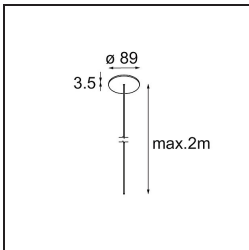

Date
Customer
Project
Type

Geometry Suspended Adjustable 672x1288 2x LED 3000K DE Black Structure - Black Structure

Specifications

Material	13750256
Light Source Type	LED
LED Type	GEOMETRY 24V LED DISC
LED technology	LED flexible PCB
CRI	Min. 90
Colour Temperature	3000K
Lifetime	L80B10 @50,000 Hours
Number of Light Sources	2
CIE flux code	47 78 95 100 100
Binning (SDCM)	3
Light Direction	Up, Down
Optic	Optic foil
Measured beam angle (°)	112.0
Input Voltage	24Vdc
Electrical Class	III
IP Rating	20
Glow wire rating (°C)	650
Indoor/Outdoor	Indoor
Application	Ceiling
Mounting	Suspended
Distance to Lighted Object (m)	0,1
Primary Colour & Primary Finish	Black, Structure
Secondary Colour & Secondary Finish	Black, Structure
Gross weight (g)	21100.0
Delivered lumens (lm)	2018
Efficacy (lm/W)	96
Glare rating	20

TM30 & CRI diagram

Light distribution & beam diagram

Installation Accessories

- **11061032** Suspension 4000 Geometry 672x672/672x1288 (4) Black Structure
- **11061009** Suspension 4000 Geometry 672x672/672x1288 (4) White Structure

- **11061132** Suspension 8000 Geometry 672x672/672x1288 (4) Black Structure
- **11061109** Suspension 8000 Geometry 672x672/672x1288 (4) White Structure

- **13720009** Power Feed Canopy Recessed DE (Incl. Power Feed Cable 2000) White Structure
- **13720032** Power Feed Canopy Recessed DE (Incl. Power Feed Cable 2000) Black Structure