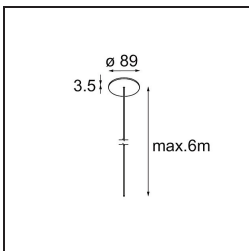

Date
Customer
Project
Type

*Geometry Suspended Adjustable 672x1288 2x LED 3000K DE Black Structure - Black Structure*

**Specifications**

Material	13750256
Light Source Type	LED
LED Type	GEOMETRY 24V LED DISC
LED technology	LED flexible PCB
CRI	Min. 90
Colour Temperature	3000K
Lifetime	L80B10 @50,000 Hours
Number of Light Sources	2
CIE flux code	47 78 95 100 100
Binning (SDCM)	3
Light Direction	Up, Down
Optic	Optic foil
Measured beam angle (°)	112.0
Input Voltage	24Vdc
Electrical Class	III
IP Rating	20
Glow wire rating (°C)	650
Indoor/Outdoor	Indoor
Application	Ceiling
Mounting	Suspended
Distance to Lighted Object (m)	0,1
Primary Colour & Primary Finish	Black, Structure
Secondary Colour & Secondary Finish	Black, Structure
Gross weight (g)	21100.0
Delivered lumens (lm)	2018
Efficacy (lm/W)	96
Glare rating	20

**TM30 & CRI diagram**

**Light distribution & beam diagram**

Diagrams

**Installation Accessories**

- **11061032** Suspension 4000 Geometry 672x672/672x1288 (4) Black Structure
- **11061009** Suspension 4000 Geometry 672x672/672x1288 (4) White Structure

- **11061132** Suspension 8000 Geometry 672x672/672x1288 (4) Black Structure
- **11061109** Suspension 8000 Geometry 672x672/672x1288 (4) White Structure

- **13720009** Power Feed Canopy Recessed DE (Incl. Power Feed Cable 2000) White Structure
- **13720032** Power Feed Canopy Recessed DE (Incl. Power Feed Cable 2000) Black Structure