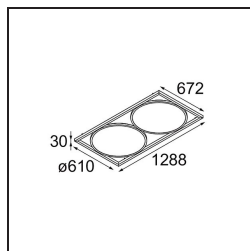

Date
Customer
Project
Type

*Geometry Suspended Adjustable 672x1288 2x LED 3000K DE Black Structure - Black Structure*

**Specifications**

Material	13750256
Light Source Type	LED
LED Type	GEOMETRY 24V LED DISC
LED technology	LED flexible PCB
CRI	Min. 90
Colour Temperature	3000K
Lifetime	L80B10 @50,000 Hours
Number of Light Sources	2
CIE flux code	47 78 95 100 100
Binning (SDCM)	3
Light Direction	Up, Down
Optic	Optic foil
Measured beam angle (°)	112.0
Input Voltage	24Vdc
Electrical Class	III
IP Rating	20
Glow wire rating (°C)	650
Indoor/Outdoor	Indoor
Application	Ceiling
Mounting	Suspended
Distance to Lighted Object (m)	0,1
Primary Colour & Primary Finish	Black, Structure
Secondary Colour & Secondary Finish	Black, Structure
Gross weight (g)	21100.0
Delivered lumens (lm)	2018
Efficacy (lm/W)	96
Glare rating	20

Geometry is a pendant luminaire that offers general lighting. Its light panel can pivot 360° around an axis, hidden by a frame that's either circular or square. The beauty of this full rotation is that you can go from direct to indirect light in one single flip. A rectangular frame holding two panels will please those who long for twinning with light. Enjoy the impossible lightness of Geometry!

**TM30 & CRI diagram**

**Light distribution & beam diagram**

Diagrams

**Installation Accessories**

- **11061032** Suspension 4000 Geometry 672x672/672x1288 (4) Black Structure
- **11061009** Suspension 4000 Geometry 672x672/672x1288 (4) White Structure

- **11061132** Suspension 8000 Geometry 672x672/672x1288 (4) Black Structure
- **11061109** Suspension 8000 Geometry 672x672/672x1288 (4) White Structure

- **13720009** Power Feed Canopy Recessed DE (Incl. Power Feed Cable 2000) White Structure
- **13720032** Power Feed Canopy Recessed DE (Incl. Power Feed Cable 2000) Black Structure