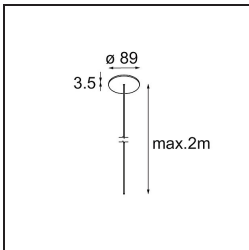

Date
Customer
Project
Type

*Geometry Suspended Adjustable 672x1288 2x LED 3000K DE Black Structure - Black Structure*

**Specifications**

Material	13750256
Light Source Type	LED
LED Type	GEOMETRY 24V LED DISC
LED technology	LED flexible PCB
CRI	Min. 90
Colour Temperature	3000K
Lifetime	L80B10 @50,000 Hours
Number of Light Sources	2
CIE flux code	47 78 95 100 100
Binning (SDCM)	3
Light Direction	Up, Down
Optic	Optic foil
Measured beam angle (°)	112.0
Input Voltage	24Vdc
Electrical Class	III
IP Rating	20
Glow wire rating (°C)	650
Indoor/Outdoor	Indoor
Application	Ceiling
Mounting	Suspended
Distance to Lighted Object (m)	0,1
Primary Colour & Primary Finish	Black, Structure
Secondary Colour & Secondary Finish	Black, Structure
Gross weight (g)	21100.0
Delivered lumens (lm)	2018
Efficacy (lm/W)	96
Glare rating	20

**TM30 & CRI diagram**

**Light distribution & beam diagram**

Diagrams

**Installation Accessories**

- **11061032** Suspension 4000 Geometry 672x672/672x1288 (4) Black Structure
- **11061009** Suspension 4000 Geometry 672x672/672x1288 (4) White Structure

- **11061132** Suspension 8000 Geometry 672x672/672x1288 (4) Black Structure
- **11061109** Suspension 8000 Geometry 672x672/672x1288 (4) White Structure

- **13720009** Power Feed Canopy Recessed DE (Incl. Power Feed Cable 2000) White Structure
- **13720032** Power Feed Canopy Recessed DE (Incl. Power Feed Cable 2000) Black Structure