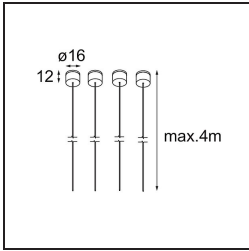

Date
Customer
Project
Type

Geometry Suspended Adjustable 672x1288 2x LED 3000K DE Black Structure - Black Structure

Specifications

Material	13750256
Light Source Type	LED
LED Type	GEOMETRY 24V LED DISC
LED technology	LED flexible PCB
CRI	Min. 90
Colour Temperature	3000K
Lifetime	L80B10 @50,000 Hours
Number of Light Sources	2
CIE flux code	47 78 95 100 100
Binning (SDCM)	3
Light Direction	Up, Down
Optic	Optic foil
Measured beam angle (°)	112.0
Input Voltage	24Vdc
Electrical Class	III
IP Rating	20
Glow wire rating (°C)	650
Indoor/Outdoor	Indoor
Application	Ceiling
Mounting	Suspended
Distance to Lighted Object (m)	0,1
Primary Colour & Primary Finish	Black, Structure
Secondary Colour & Secondary Finish	Black, Structure
Gross weight (g)	21100.0
Delivered lumens (lm)	2018
Efficacy (lm/W)	96
Glare rating	20

Geometry is a pendant luminaire that offers general lighting. Its light panel can pivot 360° around an axis, hidden by a frame that's either circular or square. The beauty of this full rotation is that you can go from direct to indirect light in one single flip. A rectangular frame holding two panels will please those who long for twinning with light. Enjoy the impossible lightness of Geometry!

TM30 & CRI diagram

Light distribution & beam diagram

Installation Accessories

- **11061032** Suspension 4000 Geometry 672x672/672x1288 (4) Black Structure
- **11061009** Suspension 4000 Geometry 672x672/672x1288 (4) White Structure

- **11061132** Suspension 8000 Geometry 672x672/672x1288 (4) Black Structure
- **11061109** Suspension 8000 Geometry 672x672/672x1288 (4) White Structure

- **13720009** Power Feed Canopy Recessed DE (Incl. Power Feed Cable 2000) White Structure
- **13720032** Power Feed Canopy Recessed DE (Incl. Power Feed Cable 2000) Black Structure