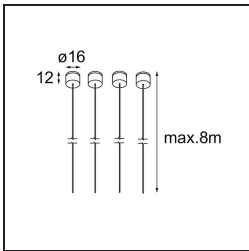

Date
Customer
Project
Type

Geometry Suspended Adjustable 672x1288 2x LED 3000K DE Black Structure - Black Structure

Specifications

Material	13750256
Light Source Type	LED
LED Type	GEOMETRY 24V LED DISC
LED technology	LED flexible PCB
CRI	Min. 90
Colour Temperature	3000K
Lifetime	L80B10 @50,000 Hours
Number of Light Sources	2
CIE flux code	47 78 95 100 100
Binning (SDCM)	3
Light Direction	Up, Down
Optic	Optic foil
Measured beam angle (°)	112.0
Input Voltage	24Vdc
Electrical Class	III
IP Rating	20
Glow wire rating (°C)	650
Indoor/Outdoor	Indoor
Application	Ceiling
Mounting	Suspended
Distance to Lighted Object (m)	0,1
Primary Colour & Primary Finish	Black, Structure
Secondary Colour & Secondary Finish	Black, Structure
Gross weight (g)	21100.0
Delivered lumens (lm)	2018
Efficacy (lm/W)	96
Glare rating	20

TM30 & CRI diagram

Light distribution & beam diagram

Installation Accessories

- **11061032** Suspension 4000 Geometry 672x672/672x1288 (4) Black Structure
- **11061009** Suspension 4000 Geometry 672x672/672x1288 (4) White Structure

- **11061132** Suspension 8000 Geometry 672x672/672x1288 (4) Black Structure
- **11061109** Suspension 8000 Geometry 672x672/672x1288 (4) White Structure

- **13720009** Power Feed Canopy Recessed DE (Incl. Power Feed Cable 2000) White Structure
- **13720032** Power Feed Canopy Recessed DE (Incl. Power Feed Cable 2000) Black Structure