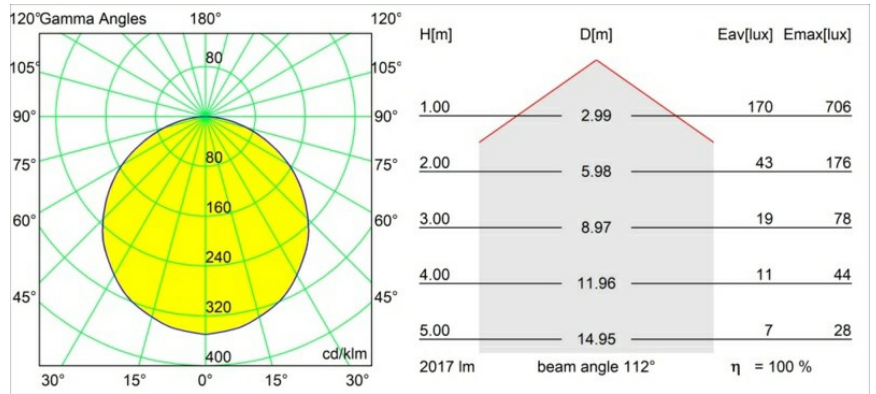

Light distribution & beam diagram