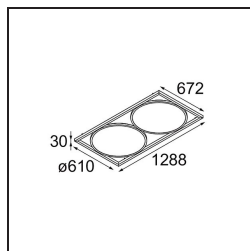

Date
Customer
Project
Type

Geometry Suspended Adjustable 672x1288 2x LED 3000K DE Black Structure - Black Structure

Specifications

Material	13750256
Light Source Type	LED
LED Type	GEOMETRY 24V LED DISC
LED technology	LED flexible PCB
CRI	Min. 90
Colour Temperature	3000K
Lifetime	L80B10 @50,000 Hours
Number of Light Sources	2
CIE flux code	47 78 95 100 100
Binning (SDCM)	3
Light Direction	Up, Down
Optic	Optic foil
Measured beam angle (°)	112.0
Input Voltage	24Vdc
Electrical Class	III
IP Rating	20
Glow wire rating (°C)	650
Indoor/Outdoor	Indoor
Application	Ceiling
Mounting	Suspended
Distance to Lighted Object (m)	0,1
Primary Colour & Primary Finish	Black, Structure
Secondary Colour & Secondary Finish	Black, Structure
Gross weight (g)	21100.0
Delivered lumens (lm)	2018
Efficacy (lm/W)	96
Glare rating	20

Geometry is a pendant luminaire that offers general lighting. Its light panel can pivot 360° around an axis, hidden by a frame that's either circular or square. The beauty of this full rotation is that you can go from direct to indirect light in one single flip. A rectangular frame holding two panels will please those who long for twinning with light. Enjoy the impossible lightness of Geometry!

- **11061132** Suspension 8000 Geometry 672x672/672x1288 (4) Black Structure
- **11061109** Suspension 8000 Geometry 672x672/672x1288 (4) White Structure

- **13720009** Power Feed Canopy Recessed DE (Incl. Power Feed Cable 2000) White Structure
- **13720032** Power Feed Canopy Recessed DE (Incl. Power Feed Cable 2000) Black Structure