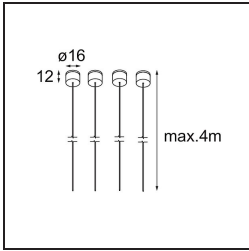

Date
Customer
Project
Type

*Geometry Suspended Adjustable 672x1288 2x LED 3000K DE Black Structure - Black Structure*

**Specifications**

Material	13750256
Light Source Type	LED
LED Type	GEOMETRY 24V LED DISC
LED technology	LED flexible PCB
CRI	Min. 90
Colour Temperature	3000K
Lifetime	L80B10 @50,000 Hours
Number of Light Sources	2
CIE flux code	47 78 95 100 100
Binning (SDCM)	3
Light Direction	Up, Down
Optic	Optic foil
Measured beam angle (°)	112.0
Input Voltage	24Vdc
Electrical Class	III
IP Rating	20
Glow wire rating (°C)	650
Indoor/Outdoor	Indoor
Application	Ceiling
Mounting	Suspended
Distance to Lighted Object (m)	0,1
Primary Colour & Primary Finish	Black, Structure
Secondary Colour & Secondary Finish	Black, Structure
Gross weight (g)	21100.0
Delivered lumens (lm)	2018
Efficacy (lm/W)	96
Glare rating	20

**TM30 & CRI diagram**

**Light distribution & beam diagram**

Diagrams

**Installation Accessories**

- **11061032** Suspension 4000 Geometry 672x672/672x1288 (4) Black Structure
- **11061009** Suspension 4000 Geometry 672x672/672x1288 (4) White Structure

- **11061132** Suspension 8000 Geometry 672x672/672x1288 (4) Black Structure
- **11061109** Suspension 8000 Geometry 672x672/672x1288 (4) White Structure

- **13720009** Power Feed Canopy Recessed DE (Incl. Power Feed Cable 2000) White Structure
- **13720032** Power Feed Canopy Recessed DE (Incl. Power Feed Cable 2000) Black Structure