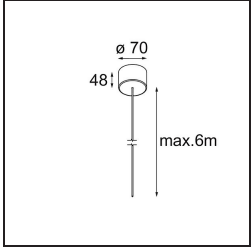

- **13720309** Power Feed Canopy Surface DE (Incl. Power Feed Cable 6000) White Structure
- **13720332** Power Feed Canopy Surface DE (Incl. Power Feed Cable 6000) Black Structure