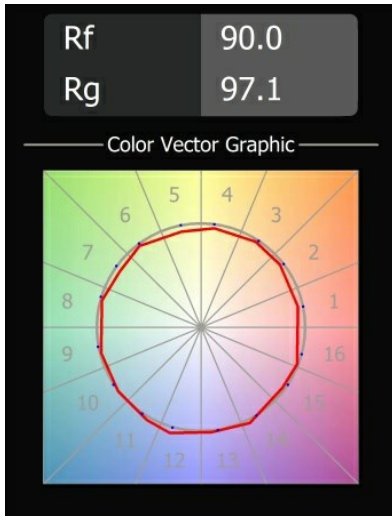

TM30 & CRI diagram