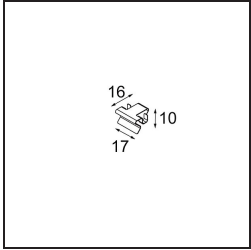

- **13750000** Connection Mechanical Geometry

■ Choose a required accessory