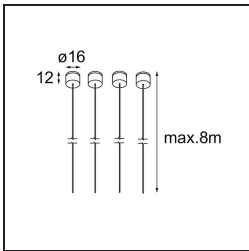

Date
Customer
Project
Type

*Geometry Suspended Adjustable 672x1288 2x LED 3000K DE Black Structure - Black Structure*

**Specifications**

Material	13750256
Light Source Type	LED
LED Type	GEOMETRY 24V LED DISC
LED technology	LED flexible PCB
CRI	Min. 90
Colour Temperature	3000K
Lifetime	L80B10 @50,000 Hours
Number of Light Sources	2
CIE flux code	47 78 95 100 100
Binning (SDCM)	3
Light Direction	Up, Down
Optic	Optic foil
Measured beam angle (°)	112.0
Input Voltage	24Vdc
Electrical Class	III
IP Rating	20
Glow wire rating (°C)	650
Indoor/Outdoor	Indoor
Application	Ceiling
Mounting	Suspended
Distance to Lighted Object (m)	0,1
Primary Colour & Primary Finish	Black, Structure
Secondary Colour & Secondary Finish	Black, Structure
Gross weight (g)	21100.0
Delivered lumens (lm)	2018
Efficacy (lm/W)	96
Glare rating	20

**TM30 & CRI diagram**

**Light distribution & beam diagram**

Diagrams

**Installation Accessories**

- **11061032** Suspension 4000 Geometry 672x672/672x1288 (4) Black Structure
- **11061009** Suspension 4000 Geometry 672x672/672x1288 (4) White Structure

- **11061132** Suspension 8000 Geometry 672x672/672x1288 (4) Black Structure
- **11061109** Suspension 8000 Geometry 672x672/672x1288 (4) White Structure

- **13720009** Power Feed Canopy Recessed DE (Incl. Power Feed Cable 2000) White Structure
- **13720032** Power Feed Canopy Recessed DE (Incl. Power Feed Cable 2000) Black Structure