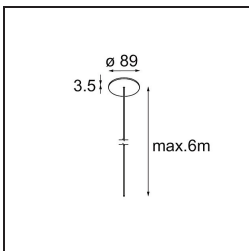

Date
Customer
Project
Type

Geometry Suspended Adjustable 672x1288 2x LED 3000K DE Black Structure - Black Structure

Specifications

Material	13750256
Light Source Type	LED
LED Type	GEOMETRY 24V LED DISC
LED technology	LED flexible PCB
CRI	Min. 90
Colour Temperature	3000K
Lifetime	L80B10 @50,000 Hours
Number of Light Sources	2
CIE flux code	47 78 95 100 100
Binning (SDCM)	3
Light Direction	Up, Down
Optic	Optic foil
Measured beam angle (°)	112.0
Input Voltage	24Vdc
Electrical Class	III
IP Rating	20
Glow wire rating (°C)	650
Indoor/Outdoor	Indoor
Application	Ceiling
Mounting	Suspended
Distance to Lighted Object (m)	0,1
Primary Colour & Primary Finish	Black, Structure
Secondary Colour & Secondary Finish	Black, Structure
Gross weight (g)	21100.0
Delivered lumens (lm)	2018
Efficacy (lm/W)	96
Glare rating	20

TM30 & CRI diagram

Light distribution & beam diagram

Installation Accessories

- **11061032** Suspension 4000 Geometry 672x672/672x1288 (4) Black Structure
- **11061009** Suspension 4000 Geometry 672x672/672x1288 (4) White Structure

- **11061132** Suspension 8000 Geometry 672x672/672x1288 (4) Black Structure
- **11061109** Suspension 8000 Geometry 672x672/672x1288 (4) White Structure

- **13720009** Power Feed Canopy Recessed DE (Incl. Power Feed Cable 2000) White Structure
- **13720032** Power Feed Canopy Recessed DE (Incl. Power Feed Cable 2000) Black Structure