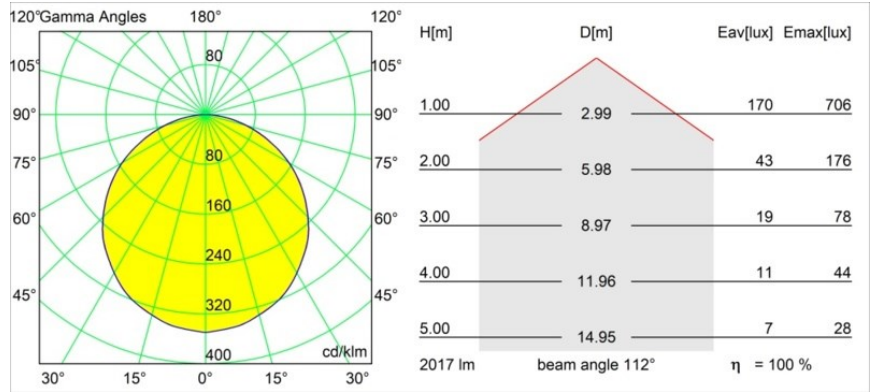

Light distribution & beam diagram