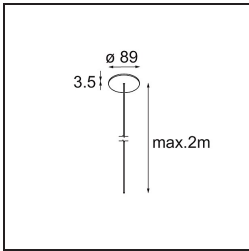

Specifications

Material	13750235
Light Source Type	LED
LED Type	GEOMETRY 24V LED DISC 2X
LED technology	LED flexible PCB
CRI	Min. 90
Colour Temperature	3000K
Lifetime	L80B10 @50,000 Hours
Number of Light Sources	2
CIE flux code	47 78 95 100 100
Binning (SDCM)	3
Light Direction	Up, Down
Optic	Optic foil
Measured beam angle (°)	112.0
Input Voltage	24Vdc
Electrical Class	III
IP Rating	20
Glow wire rating (°C)	650
Indoor/Outdoor	Indoor
Application	Ceiling
Mounting	Suspended
Distance to Lighted Object (m)	0,1
Primary Colour & Primary Finish	Black, Structure
Secondary Colour & Secondary Finish	Black, Chrome
Gross weight (g)	22500.0
Luminous flux per lamp (lm)	4036
Efficacy (lm/W)	96
Glare rating	20

Light distribution & beam diagram

Installation Accessories

- **11061032** Suspension 4000 Geometry 672x672/672x1288 (4) Black Structure
- **11061009** Suspension 4000 Geometry 672x672/672x1288 (4) White Structure

- **11061132** Suspension 8000 Geometry 672x672/672x1288 (4) Black Structure
- **11061109** Suspension 8000 Geometry 672x672/672x1288 (4) White Structure

- **13720009** Power Feed Canopy Recessed DE (Incl. Power Feed Cable 2000) White Structure
- **13720032** Power Feed Canopy Recessed DE (Incl. Power Feed Cable 2000) Black Structure