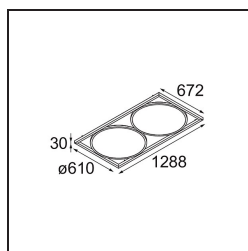

Date
Customer
Project
Type

Geometry Suspended Adjustable 672x1288 2x LED 3000K DE Black Structure - Black Chrome

Geometry is a pendant luminaire that offers general lighting. Its light panel can pivot 360° around an axis, hidden by a frame that's either circular or square. The beauty of this full rotation is that you can go from direct to indirect light in one single flip. A rectangular frame holding two panels will please those who long for twinning with light. Enjoy the impossible lightness of Geometry!

Specifications

Material	13750235
Light Source Type	LED
LED Type	GEOMETRY 24V LED DISC 2X
LED technology	LED flexible PCB
CRI	Min. 90
Colour Temperature	3000K
Lifetime	L80B10 @50,000 Hours
Number of Light Sources	2
CIE flux code	47 78 95 100 100
Binning (SDCM)	3
Light Direction	Up, Down
Optic	Optic foil
Measured beam angle (°)	112.0
Input Voltage	24Vdc
Electrical Class	III
IP Rating	20
Glow wire rating (°C)	650
Indoor/Outdoor	Indoor
Application	Ceiling
Mounting	Suspended
Distance to Lighted Object (m)	0,1
Primary Colour & Primary Finish	Black, Structure
Secondary Colour & Secondary Finish	Black, Chrome
Gross weight (g)	22500.0
Luminous flux per lamp (lm)	4036
Efficacy (lm/W)	96
Glare rating	20

Light distribution & beam diagram

Installation Accessories

- **11061032** Suspension 4000 Geometry 672x672/672x1288 (4) Black Structure
- **11061009** Suspension 4000 Geometry 672x672/672x1288 (4) White Structure

- **11061132** Suspension 8000 Geometry 672x672/672x1288 (4) Black Structure
- **11061109** Suspension 8000 Geometry 672x672/672x1288 (4) White Structure

- **13720009** Power Feed Canopy Recessed DE (Incl. Power Feed Cable 2000) White Structure
- **13720032** Power Feed Canopy Recessed DE (Incl. Power Feed Cable 2000) Black Structure