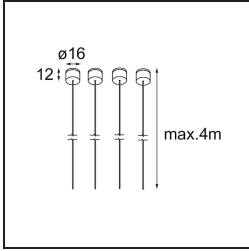

Date
Customer
Project
Type

Geometry Suspended Adjustable 672x1288 2x LED 3000K DE Black Structure - Black Chrome

Geometry is a pendant luminaire that offers general lighting. Its light panel can pivot 360° around an axis, hidden by a frame that's either circular or square. The beauty of this full rotation is that you can go from direct to indirect light in one single flip. A rectangular frame holding two panels will please those who long for twinning with light. Enjoy the impossible lightness of Geometry!

Specifications

Material	13750235
Light Source Type	LED
LED Type	GEOMETRY 24V LED DISC 2X
LED technology	LED flexible PCB
CRI	Min. 90
Colour Temperature	3000K
Lifetime	L80B10 @50,000 Hours
Number of Light Sources	2
CIE flux code	47 78 95 100 100
Binning (SDCM)	3
Light Direction	Up, Down
Optic	Optic foil
Measured beam angle (°)	112.0
Input Voltage	24Vdc
Electrical Class	III
IP Rating	20
Glow wire rating (°C)	650
Indoor/Outdoor	Indoor
Application	Ceiling
Mounting	Suspended
Distance to Lighted Object (m)	0,1
Primary Colour & Primary Finish	Black, Structure
Secondary Colour & Secondary Finish	Black, Chrome
Gross weight (g)	22500.0
Luminous flux per lamp (lm)	4036
Efficacy (lm/W)	96
Glare rating	20

Light distribution & beam diagram

Installation Accessories

- **11061032** Suspension 4000 Geometry 672x672/672x1288 (4) Black Structure
- **11061009** Suspension 4000 Geometry 672x672/672x1288 (4) White Structure

- **11061132** Suspension 8000 Geometry 672x672/672x1288 (4) Black Structure
- **11061109** Suspension 8000 Geometry 672x672/672x1288 (4) White Structure

- **13720009** Power Feed Canopy Recessed DE (Incl. Power Feed Cable 2000) White Structure
- **13720032** Power Feed Canopy Recessed DE (Incl. Power Feed Cable 2000) Black Structure