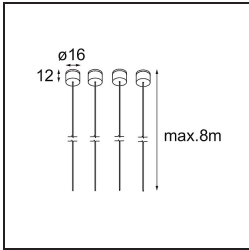

Date
Customer
Project
Type

Geometry Suspended Adjustable 672x1288 2x LED 3000K DE Black Structure - Black Chrome

Geometry is a pendant luminaire that offers general lighting. Its light panel can pivot 360° around an axis, hidden by a frame that's either circular or square. The beauty of this full rotation is that you can go from direct to indirect light in one single flip. A rectangular frame holding two panels will please those who long for twinning with light. Enjoy the impossible lightness of Geometry!

Specifications

Material	13750235
Light Source Type	LED
LED Type	GEOMETRY 24V LED DISC 2X
LED technology	LED flexible PCB
CRI	Min. 90
Colour Temperature	3000K
Lifetime	L80B10 @50,000 Hours
Number of Light Sources	2
CIE flux code	47 78 95 100 100
Binning (SDCM)	3
Light Direction	Up, Down
Optic	Optic foil
Measured beam angle (°)	112.0
Input Voltage	24Vdc
Electrical Class	III
IP Rating	20
Glow wire rating (°C)	650
Indoor/Outdoor	Indoor
Application	Ceiling
Mounting	Suspended
Distance to Lighted Object (m)	0,1
Primary Colour & Primary Finish	Black, Structure
Secondary Colour & Secondary Finish	Black, Chrome
Gross weight (g)	22500.0
Luminous flux per lamp (lm)	4036
Efficacy (lm/W)	96
Glare rating	20

Light distribution & beam diagram

Installation Accessories

- **11061032** Suspension 4000 Geometry 672x672/672x1288 (4) Black Structure
- **11061009** Suspension 4000 Geometry 672x672/672x1288 (4) White Structure

- **11061132** Suspension 8000 Geometry 672x672/672x1288 (4) Black Structure
- **11061109** Suspension 8000 Geometry 672x672/672x1288 (4) White Structure

- **13720009** Power Feed Canopy Recessed DE (Incl. Power Feed Cable 2000) White Structure
- **13720032** Power Feed Canopy Recessed DE (Incl. Power Feed Cable 2000) Black Structure