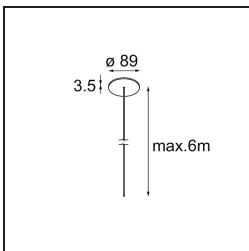

Date
Customer
Project
Type

Geometry Suspended Adjustable 672x1288 2x LED 3000K DE Black Structure - Black Chrome

Specifications

Material	13750235
Light Source Type	LED
LED Type	GEOMETRY 24V LED DISC
LED technology	LED flexible PCB
CRI	Min. 90
Colour Temperature	3000K
Lifetime	L80B10 @50,000 Hours
Number of Light Sources	2
CIE flux code	47 78 95 100 100
Binning (SDCM)	3
Light Direction	Up, Down
Optic	Optic foil
Measured beam angle (°)	112.0
Input Voltage	24Vdc
Electrical Class	III
IP Rating	20
Glow wire rating (°C)	650
Indoor/Outdoor	Indoor
Application	Ceiling
Mounting	Suspended
Distance to Lighted Object (m)	0,1
Primary Colour & Primary Finish	Black, Structure
Secondary Colour & Secondary Finish	Black, Chrome
Gross weight (g)	22500.0
Delivered lumens (lm)	2018
Efficacy (lm/W)	96
Glare rating	20

TM30 & CRI diagram

Light distribution & beam diagram

Installation Accessories

- **11061032** Suspension 4000 Geometry 672x672/672x1288 (4) Black Structure
- **11061009** Suspension 4000 Geometry 672x672/672x1288 (4) White Structure

- **11061132** Suspension 8000 Geometry 672x672/672x1288 (4) Black Structure
- **11061109** Suspension 8000 Geometry 672x672/672x1288 (4) White Structure

- **13720009** Power Feed Canopy Recessed DE (Incl. Power Feed Cable 2000) White Structure
- **13720032** Power Feed Canopy Recessed DE (Incl. Power Feed Cable 2000) Black Structure