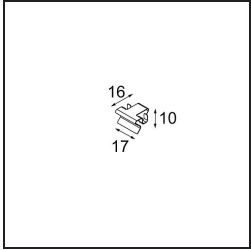

- 13750000 Connection Mechanical Geometry

Choose a required accessory