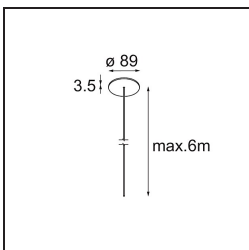

Date
Customer
Project
Type

Geometry Suspended Adjustable 672x1288 2x LED 3000K DE Black Structure - Black Chrome

Specifications

Material	13750235
Light Source Type	LED
LED Type	GEOMETRY 24V LED DISC 2X
LED technology	LED flexible PCB
CRI	Min. 90
Colour Temperature	3000K
Lifetime	L80B10 @50,000 Hours
Number of Light Sources	2
CIE flux code	47 78 95 100 100
Binning (SDCM)	3
Light Direction	Up, Down
Optic	Optic foil
Measured beam angle (°)	112.0
Input Voltage	24Vdc
Electrical Class	III
IP Rating	20
Glow wire rating (°C)	650
Indoor/Outdoor	Indoor
Application	Ceiling
Mounting	Suspended
Distance to Lighted Object (m)	0,1
Primary Colour & Primary Finish	Black, Structure
Secondary Colour & Secondary Finish	Black, Chrome
Gross weight (g)	22500.0
Luminous flux per lamp (lm)	4036
Efficacy (lm/W)	96
Glare rating	20

Light distribution & beam diagram

Installation Accessories

- **11061032** Suspension 4000 Geometry 672x672/672x1288 (4) Black Structure
- **11061009** Suspension 4000 Geometry 672x672/672x1288 (4) White Structure

- **11061132** Suspension 8000 Geometry 672x672/672x1288 (4) Black Structure
- **11061109** Suspension 8000 Geometry 672x672/672x1288 (4) White Structure

- **13720009** Power Feed Canopy Recessed DE (Incl. Power Feed Cable 2000) White Structure
- **13720032** Power Feed Canopy Recessed DE (Incl. Power Feed Cable 2000) Black Structure