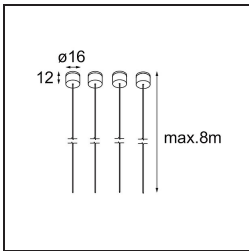

Date
Customer
Project
Type

Geometry Suspended Adjustable 672x1288 2x LED 3000K DE Black Structure - Black Chrome

Specifications

Material	13750235
Light Source Type	LED
LED Type	GEOMETRY 24V LED DISC
LED technology	LED flexible PCB
CRI	Min. 90
Colour Temperature	3000K
Lifetime	L80B10 @50,000 Hours
Number of Light Sources	2
CIE flux code	47 78 95 100 100
Binning (SDCM)	3
Light Direction	Up, Down
Optic	Optic foil
Measured beam angle (°)	112.0
Input Voltage	24Vdc
Electrical Class	III
IP Rating	20
Glow wire rating (°C)	650
Indoor/Outdoor	Indoor
Application	Ceiling
Mounting	Suspended
Distance to Lighted Object (m)	0,1
Primary Colour & Primary Finish	Black, Structure
Secondary Colour & Secondary Finish	Black, Chrome
Gross weight (g)	22500.0
Delivered lumens (lm)	2018
Efficacy (lm/W)	96
Glare rating	20

TM30 & CRI diagram

Light distribution & beam diagram

Installation Accessories

- **11061032** Suspension 4000 Geometry 672x672/672x1288 (4) Black Structure
- **11061009** Suspension 4000 Geometry 672x672/672x1288 (4) White Structure

- **11061132** Suspension 8000 Geometry 672x672/672x1288 (4) Black Structure
- **11061109** Suspension 8000 Geometry 672x672/672x1288 (4) White Structure

- **13720009** Power Feed Canopy Recessed DE (Incl. Power Feed Cable 2000) White Structure
- **13720032** Power Feed Canopy Recessed DE (Incl. Power Feed Cable 2000) Black Structure