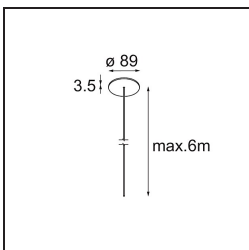

Specifications

| | |
|-------------------------------------|--------------------------|
| Material | 13750235 |
| Light Source Type | LED |
| LED Type | GEOMETRY 24V LED DISC 2X |
| LED technology | LED flexible PCB |
| CRI | Min. 90 |
| Colour Temperature | 3000K |
| Lifetime | L80B10 @50,000 Hours |
| Number of Light Sources | 2 |
| CIE flux code | 47 78 95 100 100 |
| Binning (SDCM) | 3 |
| Light Direction | Up, Down |
| Optic | Optic foil |
| Measured beam angle (°) | 112.0 |
| Input Voltage | 24Vdc |
| Electrical Class | III |
| IP Rating | 20 |
| Glow wire rating (°C) | 650 |
| Indoor/Outdoor | Indoor |
| Application | Ceiling |
| Mounting | Suspended |
| Distance to Lighted Object (m) | 0,1 |
| Primary Colour & Primary Finish | Black, Structure |
| Secondary Colour & Secondary Finish | Black, Chrome |
| Gross weight (g) | 22500.0 |
| Luminous flux per lamp (lm) | 4036 |
| Efficacy (lm/W) | 96 |
| Glare rating | 20 |

Light distribution & beam diagram

Installation Accessories

- **11061032** Suspension 4000 Geometry 672x672/672x1288 (4) Black Structure
- **11061009** Suspension 4000 Geometry 672x672/672x1288 (4) White Structure

- **11061132** Suspension 8000 Geometry 672x672/672x1288 (4) Black Structure
- **11061109** Suspension 8000 Geometry 672x672/672x1288 (4) White Structure

- **13720009** Power Feed Canopy Recessed DE (Incl. Power Feed Cable 2000) White Structure
- **13720032** Power Feed Canopy Recessed DE (Incl. Power Feed Cable 2000) Black Structure