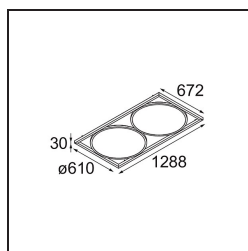

| |
|----------|
| Date |
| Customer |
| Project |
| Type |

Geometry Suspended Adjustable 672x1288 2x LED 3000K DE Black Structure - Black Chrome

Geometry is a pendant luminaire that offers general lighting. Its light panel can pivot 360° around an axis, hidden by a frame that's either circular or square. The beauty of this full rotation is that you can go from direct to indirect light in one single flip. A rectangular frame holding two panels will please those who long for twinning with light. Enjoy the impossible lightness of Geometry!

Specifications

| | |
|-------------------------------------|--------------------------|
| Material | 13750235 |
| Light Source Type | LED |
| LED Type | GEOMETRY 24V LED DISC 2X |
| LED technology | LED flexible PCB |
| CRI | Min. 90 |
| Colour Temperature | 3000K |
| Lifetime | L80B10 @50,000 Hours |
| Number of Light Sources | 2 |
| CIE flux code | 47 78 95 100 100 |
| Binning (SDCM) | 3 |
| Light Direction | Up, Down |
| Optic | Optic foil |
| Measured beam angle (°) | 112.0 |
| Input Voltage | 24Vdc |
| Electrical Class | III |
| IP Rating | 20 |
| Glow wire rating (°C) | 650 |
| Indoor/Outdoor | Indoor |
| Application | Ceiling |
| Mounting | Suspended |
| Distance to Lighted Object (m) | 0,1 |
| Primary Colour & Primary Finish | Black, Structure |
| Secondary Colour & Secondary Finish | Black, Chrome |
| Gross weight (g) | 22500.0 |
| Luminous flux per lamp (lm) | 4036 |
| Efficacy (lm/W) | 96 |
| Glare rating | 20 |

Light distribution & beam diagram

Installation Accessories

- **11061032** Suspension 4000 Geometry 672x672/672x1288 (4) Black Structure
- **11061009** Suspension 4000 Geometry 672x672/672x1288 (4) White Structure