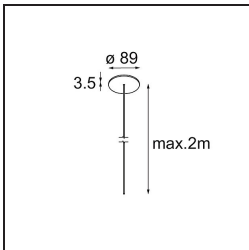

Date
Customer
Project
Type

Geometry Suspended Adjustable 672x1288 2x LED 3000K DE Black Structure - Black Chrome

Specifications

Material	13750235
Light Source Type	LED
LED Type	GEOMETRY 24V LED DISC
LED technology	LED flexible PCB
CRI	Min. 90
Colour Temperature	3000K
Lifetime	L80B10 @50,000 Hours
Number of Light Sources	2
CIE flux code	47 78 95 100 100
Binning (SDCM)	3
Light Direction	Up, Down
Optic	Optic foil
Measured beam angle (°)	112.0
Input Voltage	24Vdc
Electrical Class	III
IP Rating	20
Glow wire rating (°C)	650
Indoor/Outdoor	Indoor
Application	Ceiling
Mounting	Suspended
Distance to Lighted Object (m)	0,1
Primary Colour & Primary Finish	Black, Structure
Secondary Colour & Secondary Finish	Black, Chrome
Gross weight (g)	22500.0
Delivered lumens (lm)	2018
Efficacy (lm/W)	96
Glare rating	20

TM30 & CRI diagram

Light distribution & beam diagram

Installation Accessories

- **11061032** Suspension 4000 Geometry 672x672/672x1288 (4) Black Structure
- **11061009** Suspension 4000 Geometry 672x672/672x1288 (4) White Structure

- **11061132** Suspension 8000 Geometry 672x672/672x1288 (4) Black Structure
- **11061109** Suspension 8000 Geometry 672x672/672x1288 (4) White Structure

- **13720009** Power Feed Canopy Recessed DE (Incl. Power Feed Cable 2000) White Structure
- **13720032** Power Feed Canopy Recessed DE (Incl. Power Feed Cable 2000) Black Structure