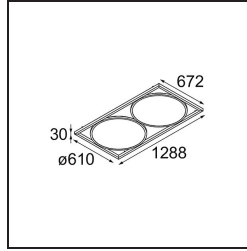

Date
Customer
Project
Type

Geometry Suspended Adjustable 672x1288 2x LED 3000K DE Black Structure - Black Chrome

Specifications

Material	13750235
Light Source Type	LED
LED Type	GEOMETRY 24V LED DISC
LED technology	LED flexible PCB
CRI	Min. 90
Colour Temperature	3000K
Lifetime	L80B10 @50,000 Hours
Number of Light Sources	2
CIE flux code	47 78 95 100 100
Binning (SDCM)	3
Light Direction	Up, Down
Optic	Optic foil
Measured beam angle (°)	112.0
Input Voltage	24Vdc
Electrical Class	III
IP Rating	20
Glow wire rating (°C)	650
Indoor/Outdoor	Indoor
Application	Ceiling
Mounting	Suspended
Distance to Lighted Object (m)	0,1
Primary Colour & Primary Finish	Black, Structure
Secondary Colour & Secondary Finish	Black, Chrome
Gross weight (g)	22500.0
Delivered lumens (lm)	2018
Efficacy (lm/W)	96
Glare rating	20

Geometry is a pendant luminaire that offers general lighting. Its light panel can pivot 360° around an axis, hidden by a frame that's either circular or square. The beauty of this full rotation is that you can go from direct to indirect light in one single flip. A rectangular frame holding two panels will please those who long for twinning with light. Enjoy the impossible lightness of Geometry!

TM30 & CRI diagram

Light distribution & beam diagram

Installation Accessories

- **11061032** Suspension 4000 Geometry 672x672/672x1288 (4) Black Structure
- **11061009** Suspension 4000 Geometry 672x672/672x1288 (4) White Structure

- **11061132** Suspension 8000 Geometry 672x672/672x1288 (4) Black Structure
- **11061109** Suspension 8000 Geometry 672x672/672x1288 (4) White Structure

- **13720009** Power Feed Canopy Recessed DE (Incl. Power Feed Cable 2000) White Structure
- **13720032** Power Feed Canopy Recessed DE (Incl. Power Feed Cable 2000) Black Structure