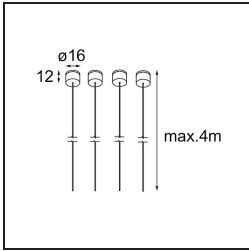

Date
Customer
Project
Type

Geometry Suspended Adjustable 672x1288 2x LED 3000K DE Black Structure - Black Chrome

Specifications

Material	13750235
Light Source Type	LED
LED Type	GEOMETRY 24V LED DISC
LED technology	LED flexible PCB
CRI	Min. 90
Colour Temperature	3000K
Lifetime	L80B10 @50,000 Hours
Number of Light Sources	2
CIE flux code	47 78 95 100 100
Binning (SDCM)	3
Light Direction	Up, Down
Optic	Optic foil
Measured beam angle (°)	112.0
Input Voltage	24Vdc
Electrical Class	III
IP Rating	20
Glow wire rating (°C)	650
Indoor/Outdoor	Indoor
Application	Ceiling
Mounting	Suspended
Distance to Lighted Object (m)	0,1
Primary Colour & Primary Finish	Black, Structure
Secondary Colour & Secondary Finish	Black, Chrome
Gross weight (g)	22500.0
Delivered lumens (lm)	2018
Efficacy (lm/W)	96
Glare rating	20

Geometry is a pendant luminaire that offers general lighting. Its light panel can pivot 360° around an axis, hidden by a frame that's either circular or square. The beauty of this full rotation is that you can go from direct to indirect light in one single flip. A rectangular frame holding two panels will please those who long for twinning with light. Enjoy the impossible lightness of Geometry!

TM30 & CRI diagram

Light distribution & beam diagram

Installation Accessories

- **11061032** Suspension 4000 Geometry 672x672/672x1288 (4) Black Structure
- **11061009** Suspension 4000 Geometry 672x672/672x1288 (4) White Structure

- **11061132** Suspension 8000 Geometry 672x672/672x1288 (4) Black Structure
- **11061109** Suspension 8000 Geometry 672x672/672x1288 (4) White Structure

- **13720009** Power Feed Canopy Recessed DE (Incl. Power Feed Cable 2000) White Structure
- **13720032** Power Feed Canopy Recessed DE (Incl. Power Feed Cable 2000) Black Structure