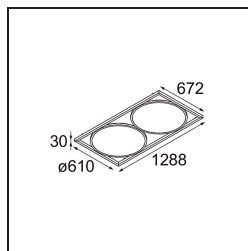

Date
Customer
Project
Type

Geometry Suspended Adjustable 672x1288 2x LED 3000K DE Black Structure - Black Chrome

Specifications

Material	13750235
Light Source Type	LED
LED Type	GEOMETRY 24V LED DISC 2X
LED technology	LED flexible PCB
CRI	Min. 90
Colour Temperature	3000K
Lifetime	L80B10 @50,000 Hours
Number of Light Sources	2
CIE flux code	47 78 95 100 100
Binning (SDCM)	3
Light Direction	Up, Down
Optic	Optic foil
Measured beam angle (°)	112.0
Input Voltage	24Vdc
Electrical Class	III
IP Rating	20
Glow wire rating (°C)	650
Indoor/Outdoor	Indoor
Application	Ceiling
Mounting	Suspended
Distance to Lighted Object (m)	0,1
Primary Colour & Primary Finish	Black, Structure
Secondary Colour & Secondary Finish	Black, Chrome
Gross weight (g)	22500.0
Luminous flux per lamp (lm)	4036
Efficacy (lm/W)	96
Glare rating	20

Geometry is a pendant luminaire that offers general lighting. Its light panel can pivot 360° around an axis, hidden by a frame that's either circular or square. The beauty of this full rotation is that you can go from direct to indirect light in one single flip. A rectangular frame holding two panels will please those who long for twinning with light. Enjoy the impossible lightness of Geometry!

Light distribution & beam diagram

Installation Accessories

- **11061032** Suspension 4000 Geometry 672x672/672x1288 (4) Black Structure
- **11061009** Suspension 4000 Geometry 672x672/672x1288 (4) White Structure

- **11061132** Suspension 8000 Geometry 672x672/672x1288 (4) Black Structure
- **11061109** Suspension 8000 Geometry 672x672/672x1288 (4) White Structure

- **13720009** Power Feed Canopy Recessed DE (Incl. Power Feed Cable 2000) White Structure
- **13720032** Power Feed Canopy Recessed DE (Incl. Power Feed Cable 2000) Black Structure