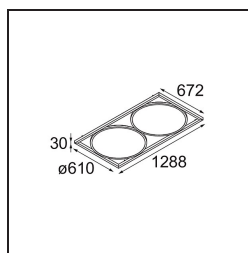

Date
Customer
Project
Type

*Geometry Suspended Adjustable 672x1288 2x LED 3000K DE White Structure - White Structure*

Geometry is a pendant luminaire that offers general lighting. Its light panel can pivot 360° around an axis, hidden by a frame that's either circular or square. The beauty of this full rotation is that you can go from direct to indirect light in one single flip. A rectangular frame holding two panels will please those who long for twinning with light. Enjoy the impossible lightness of Geometry!

### Specifications

Material	13750209
Light Source Type	LED
LED Type	GEOMETRY 24V LED DISC 2X
LED technology	LED flexible PCB
CRI	Min. 90
Colour Temperature	3000K
Lifetime	L80B10 @50,000 Hours
Number of Light Sources	2
CIE flux code	47 79 95 100 100
Binning (SDCM)	3
Light Direction	Up, Down
Optic	Optic foil
Measured beam angle (°)	112.0
Input Voltage	24Vdc
Electrical Class	III
IP Rating	20
Glow wire rating (°C)	650
Indoor/Outdoor	Indoor
Application	Ceiling
Mounting	Suspended
Distance to Lighted Object (m)	0,1
Primary Colour & Primary Finish	White, Structure
Secondary Colour & Secondary Finish	White, Structure
Gross weight (g)	21100.0
Luminous flux per lamp (lm)	4634
Efficacy (lm/W)	110
Glare rating	20

**Light distribution & beam diagram**

**Installation Accessories**

- **11061032** Suspension 4000 Geometry 672x672/672x1288 (4) Black Structure
- **11061009** Suspension 4000 Geometry 672x672/672x1288 (4) White Structure

- **11061132** Suspension 8000 Geometry 672x672/672x1288 (4) Black Structure
- **11061109** Suspension 8000 Geometry 672x672/672x1288 (4) White Structure

- **13720009** Power Feed Canopy Recessed DE (Incl. Power Feed Cable 2000) White Structure
- **13720032** Power Feed Canopy Recessed DE (Incl. Power Feed Cable 2000) Black Structure